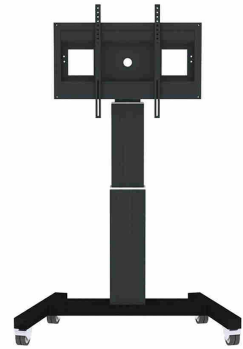

PLASMA-M2500BLACK NEOMOUNTS MOTORISED FLOOR STAND

SPECIFICATIONS

GENERAL

Min. screen size*	42 inch
Max. screen size*	100 inch
Max. weight	150 kg (per screen)
Screens	1
VESA minimum	200x200 mm
VESA maximum	800x600 mm

FUNCTIONALITY

Height adjustment	111-161 cm
Lockable	Lockable - Padlock not included
Width	104 cm
Depth	74 cm
Adjustment type	Motorised

INFORMATION

Color	Black
Main material	Steel
Warranty	5 year
EAN code	8717371445904

Neomounts

Neomounts

Neomounts Mobile Motorised TV/LFD Trolley for 42"-100" screen, Height Adjustable - Black

With the Neomounts PLASMA-M2500BLACK automatic height adjustable floor stand you place a large format flat screen on the floor. Get optimal positioning for both standing and seated audiences, in any application, in any part of your location. Perfect to use in a class room, boardroom, presentation room or public entrance.

Easily roll this cart over doorways and thresholds with to the high quality wheels. The mobile electric floor lift is automatically height adjustable over a height of 50 cm with a remote control. From the floor to the center the distance of the screen is variable from 111 cm to 161 cm. The trolley features four solid castor wheels, of which the two front wheels are equipped with a brake.