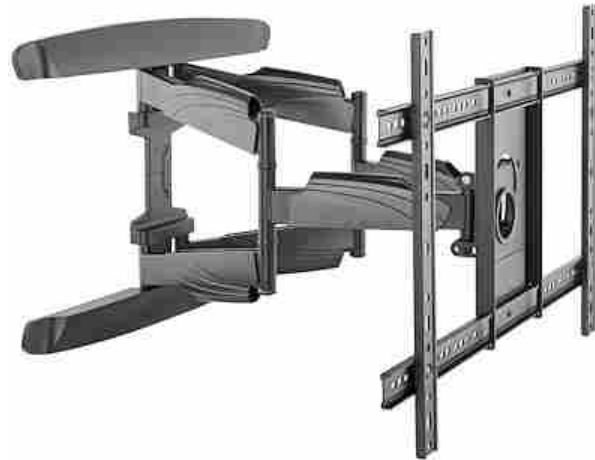

TV Wall Mount supports up to 70 inch VESA Displays - Low Profile Full Motion Universal TV Flat Screen Wall Mount - Heavy Duty Adjustable Tilt/Swivel Articulating Arm Bracket

Product ID: FPWARTB2

Maximize space while creating an impressive display. This full-motion TV wall mount supports flat-screen TVs from 32" to 70" in size, with a weight capacity of 99 lb. (45 kg).

Mount your flat-screen TV in a location that's convenient for visitors, clients and employees, and free up valuable space. The wall mount is ideal for a lobby, boardroom or other venue. The TV wall mount also includes built-in cable management to keep cables neatly out of sight.

The TV wall mount features dual arms that extend out to 20.4" (517 mm) from the wall to provide a wide range of movement and accommodate different screen positions and angles. The arms can also fold to tuck in closely to the wall, providing a low profile that enables your display to be positioned just 2.24" (57 mm) from the wall.

You can swivel your display +90 / -90 degrees and tilt +5 / -8 degrees, letting you angle your TV display toward your audience. Plus, the tilt feature lets you adjust the TV so that you can view it comfortably at any height. A built-in level adjustment also offers 5 degree clockwise and counterclockwise turning, to ensure your display is perfectly level.