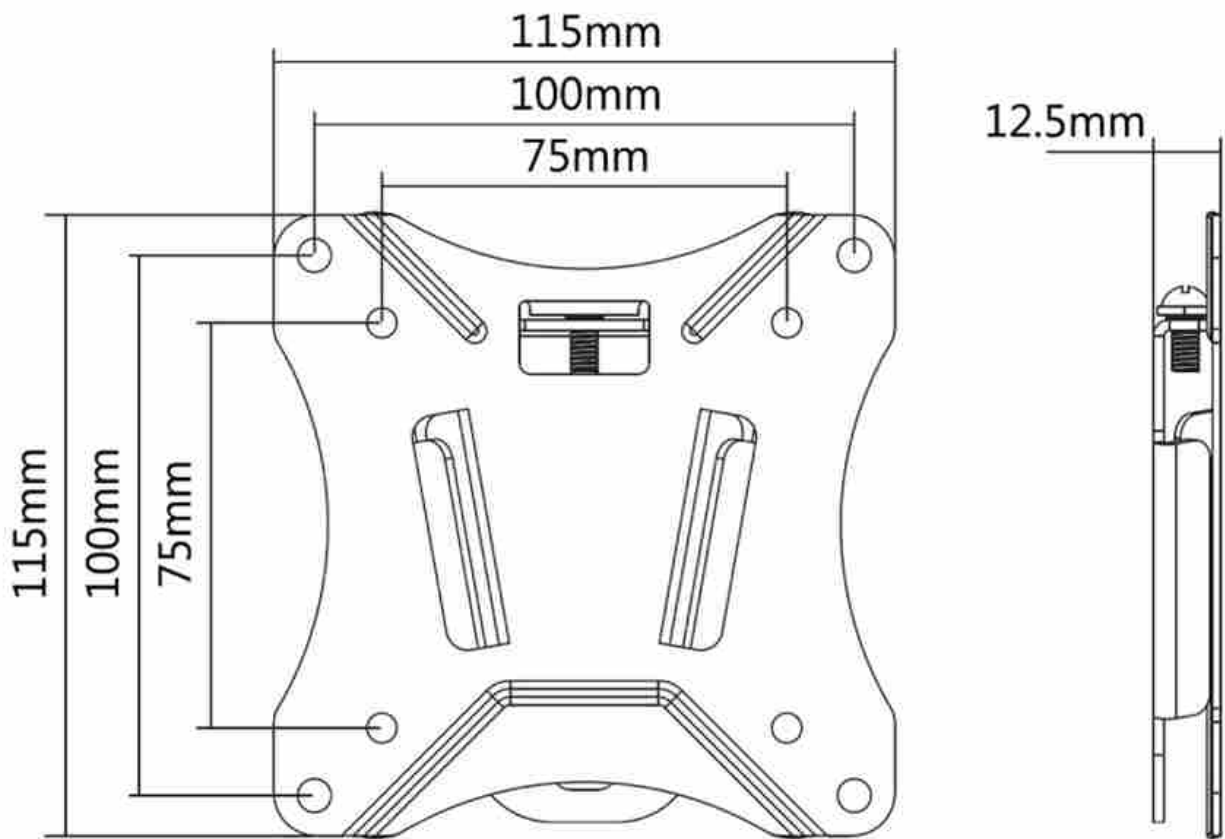

NM-W25BLACK

NEOMOUNTS TV WALL MOUNT

Neomounts