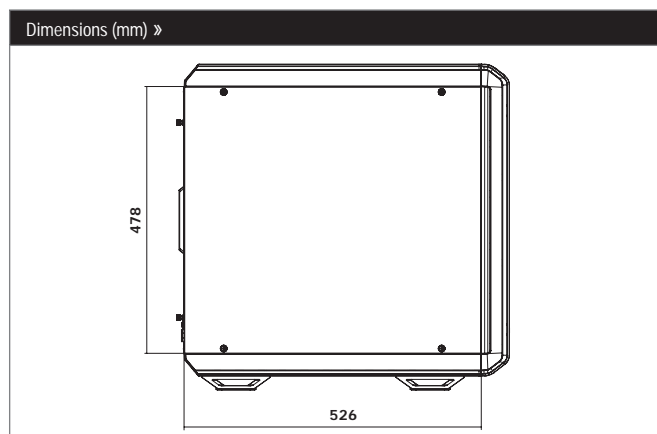

### The fully windowed side panel for all Dark Base 900 PC cases

The elegant and fully-windowed side panel fits all Dark Base 900 PC cases and gives you a perfect view of the top-end components inside your PC case. The top and bottom of the large side panel window are painted black to hide screw holes underneath, enabling an unhindered view inside the case. The window is made of 4mm tinted and tempered glass, and is decoupled from the case with rubber elements to inhibit the transfer of vibrations.

Technical Data »	
Article No.	BGA02
EAN code	4260052185216
Overall dimensions (L x W x H in mm)	478 x 526 x 4
Compatibility with be quiet! cases	Dark Base 900, Dark Base Pro 900, Dark Base Pro 900 rev. 2
Material	4mm tinted and tempered glass