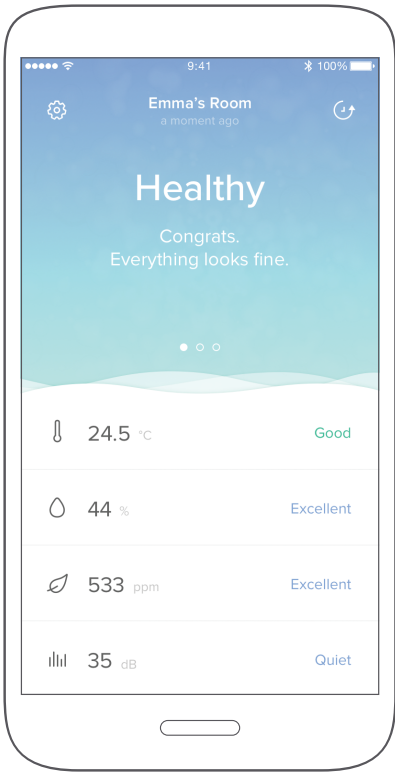

Discover how to create
a healthier home environment

HUMIDITY
Avoid excessive humidity
in your house.

TEMPERATURE
Make sure temperature
is right for you, day
and night.

AIR QUALITY
Learn how to reduce
indoor air pollution.

NOISE
Monitor the sound
level to achieve a
good night's sleep.

REMOTE ACCESS
Easy Wi-Fi set up.
No fees.
No subscription.

MULTI-ROOM
Connect more devices
and monitor all your
rooms in one App.