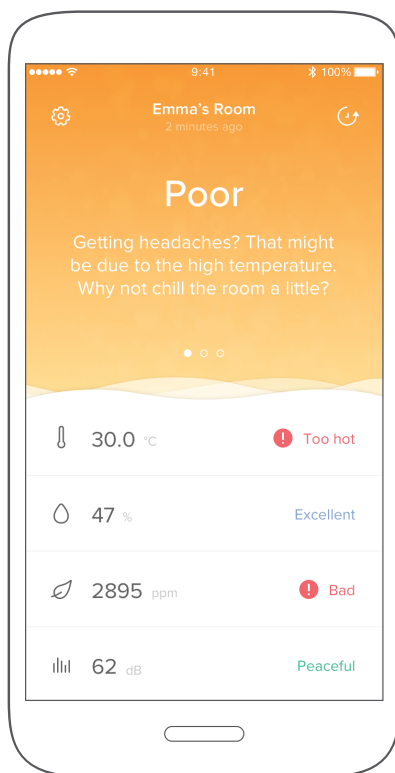

Get precise advice on what you can do to get a healthier home

Healthy Home Coach has 4 sensors that provide information about air quality, humidity, temperature and noise. It connects directly to an App in your Smartphone and advises you on how to create a healthier environment for your family.

Specifications

Temperature

Ranges from: 0°C to 50°C
Accuracy: ± 0.3°C

Humidity

Ranges from: 0 to 100%
Accuracy: ± 3%

CO2 meter

Ranges from: 0 to 5000 ppm
Accuracy: ± 50 ppm or ± 5%

Sonometer

Ranges from: 35 dB to 120 dB

Free App

No subscription fee.

Other functions

Light indicator for direct reading.
Accessible from multiple devices.

Pack Content

One Healthy Home Coach.
Power adapter.

Requirements