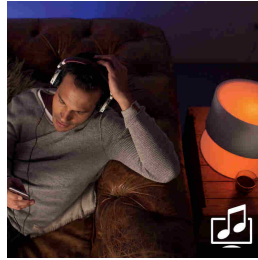

Limitless possibilities

- Be creative with 16 million colours
- Wake up and go to sleep naturally
- Sync lights with music and films
- Create your ambience with warm white to cool daylight
- Light up your gaming
- Relax, read, concentrate and energise with light recipes
- Smart control, home and away
- Set timers for your convenience
- Installation-free dimming
- Control it your way
- Dimmable only with Philips Hue-compatible devices
- Wirelessly controllable LED bulb
- Requires a Philips Hue bridge

Highlights

Be creative with colours

Play with light and choose from 16 million colours to instantly change the look and atmosphere of your room. Set the scene effortlessly with one touch of a button. Use a favourite photo and relive that special moment with splashes of light. Save your favourite light settings and recall them whenever you want with the tap of a finger.

Wake up and go to sleep

Philips Hue will help get you out of bed the way you like to, helping you start your day feeling refreshed. The light brightness increases gradually, mimicking the effect of sunrise and helps you wake up naturally, instead of being woken up by the loud sound of an alarm clock. Start your day the right way. In the evening, the relaxing warm white light helps you to unwind, relax and prepare your body for a good night's sleep.

Sync with music and films

Extend your TV viewing experience to the whole room or sync light to your favourite music and see how light reacts to the rhythm. Download the third-party apps and discover the amazing things you can do with Philips Hue.