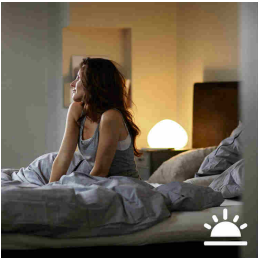

Limitless possibilities

- Be creative with 16 million colours
- Wake up and go to sleep naturally
- Sync lights with music and films
- Create your ambience with warm white to cool daylight
- Light up your gaming
- Relax, read, concentrate and energise with light recipes
- Smart control, home and away
- Set timers for your convenience
- Installation-free dimming
- Control it your way
- Dimmable only with Philips Hue-compatible devices
- Wirelessly controllable LED bulb
- Requires a Philips Hue bridge

Highlights

Be creative with colours

Play with light and choose from 16 million colours to instantly change the look and atmosphere of your room. Set the scene effortlessly with one touch of a button. Use a favourite photo and relive that special moment with splashes of light. Save your favourite light settings and recall them whenever you want with the tap of a finger.

Wake up and go to sleep

Philips Hue will help get you out of bed the way you like to, helping you start your day feeling refreshed. The light brightness increases gradually, mimicking the effect of sunrise and helps you wake up naturally, instead of being woken up by the loud sound of an alarm clock. Start your day the right way. In the evening, the relaxing warm white light helps you to unwind, relax and prepare your body for a good night's sleep.