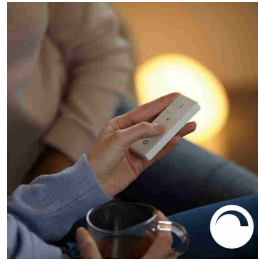

Installation-free dimming

Experience guaranteed smooth dimming with Philips Hue. Not too bright. Not too dark. Just right. No need for wires, an electrician or installation