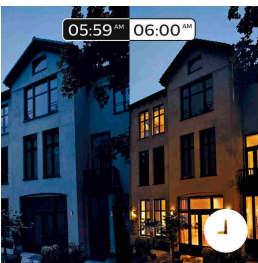

Timers for your convenience

Philips Hue can make it seem like you're at home when you're not, using the schedule function in the Philips Hue app. Set the lights to come on at a pre-set time, so the lights are on when you arrive home. You can even set rooms to light up at different times. And of course, you can let the lights turn off gradually in the night, so you never have to worry whether you've left any lights on.