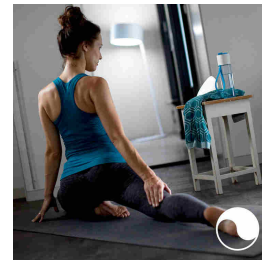

Light up your gaming

Lift your gaming experience to the next level. Download the third-party apps and discover the amazing things you can do with Philips Hue.

Light for your daily routines

Light influences our mood and behaviour. Philips Hue can help you to customise your daily routines into moments that you can enjoy. Skip your morning coffee and get ready for the day with cool, bright-white daylight that helps to energise your body and mind. Stay focused with finely tuned bright-white light. Or put your feet up and relax with a soft glow of white light for the perfect end to the day.