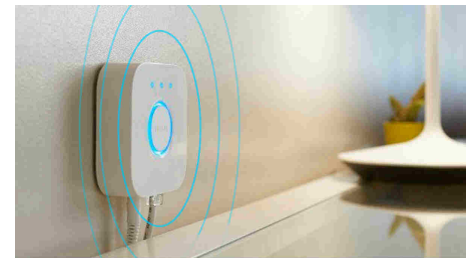

Installation-free dimming

Experience guaranteed smooth dimming with Philips Hue. Not too bright. Not too dark. Just right. No need for wires, an electrician or installation

Control it your way

Connect your Philips Hue lights with the bridge and start discovering the endless possibilities. Control your lights from your smartphone or tablet via the Philips Hue app, or add switches to your system to activate your lights. Set timers, notifications, alarms and more for the full Philips Hue experience. Philips Hue even works with Amazon Alexa, Apple Homekit and Google Home to allow you to control your lights with your voice.

Requires a Philips Hue bridge

Connect your Philips Hue lights with the bridge to control your lights from your smartphone or tablet via the Philips Hue app.

Specifications

Lamp dimensions

- Dimensions (WxHxD): 62x113x62