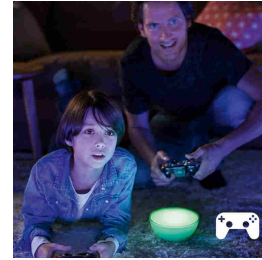

Light up your gaming

Lift your gaming experience to the next level. Download the third-party apps and discover the amazing things you can do with Philips Hue.