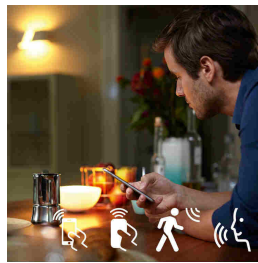

8718696593073

Smart control, home and away

With the Philips Hue iOS and Android apps, you can control your lights remotely wherever you are. Check if you have forgotten to switch your lights off before you left home, and switch them on if you are working late.

Timers for your convenience

Philips Hue can make it seem like you're at home when you're not, using the schedule function in the Philips Hue app. Set the lights to come on at a pre-set time, so the lights are on when you arrive home. You can even set rooms to light up at different times. And of course, you can let the lights turn off gradually in the night, so you never have to worry whether you've left any lights on.

Installation-free dimming

Experience guaranteed smooth dimming with Philips Hue. Not too bright. Not too dark. Just right. No need for wires, an electrician or installation

Control it your way

Connect your Philips Hue lights with the bridge and start discovering the endless possibilities. Control your lights from your smartphone or tablet via the Philips Hue app, or add switches to your system to activate your lights. Set timers, notifications, alarms and more for the full Philips Hue experience. Philips Hue even works with Amazon Alexa, Apple Homekit and Google Home to allow you to control your lights with your voice.