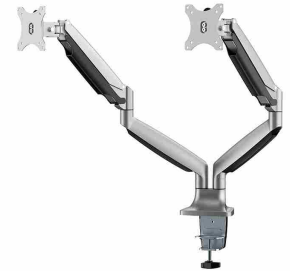

FUNCTIONALITY

Type	Tilt Rotate Swivel Full motion
Height adjustment	17-50,5 cm
Width adjustment	110 cm
Depth adjustment	0-61,5 cm
Tilt (degrees)	+90°, -90°
Swivel (degrees)	+90°, -90°
Rotate (degrees)	+180°, -180°
Adjustment type	Gas spring

NEOMOUNTS DESK MONITOR ARM

Neomounts

Neomounts

Neomounts Full Motion Dual desk monitor arm (clamp & grommet) for two 10-32" Monitor Screens, Height Adjustable (gas spring) - Silver

The Neomounts desk mount, model NM-D750DSILVER is a tilt-, swivel and rotatable desk mount for 2 flat screens up to 32". This mount is a great choice for space saving placement on desks using a desk clamp or grommet mount.

Neomounts' unique tilt (180°), rotate (180°) and swivel (180°) technology allows the mount to change to any viewing angle to fully benefit from the capabilities of the flat screen. The mount is easily individually height adjustable from 17 to 51 centimetres using a gas spring. Depth adjustable from 0 to 61 centimetres. A unique cable management conceals and routes cables from mount to flat screen. Hide your cables to keep the workplace nice and tidy.

Neomounts NM-D750DSILVER has three pivot points and is suitable for screens up to 32" (82 cm). The weight capacity of this product is 9 kg each screen. The desk mount is suitable for screens that meet VESA hole pattern 75x75 or 100x100mm. Different hole patterns can be covered using Neomounts VESA adapter plates.