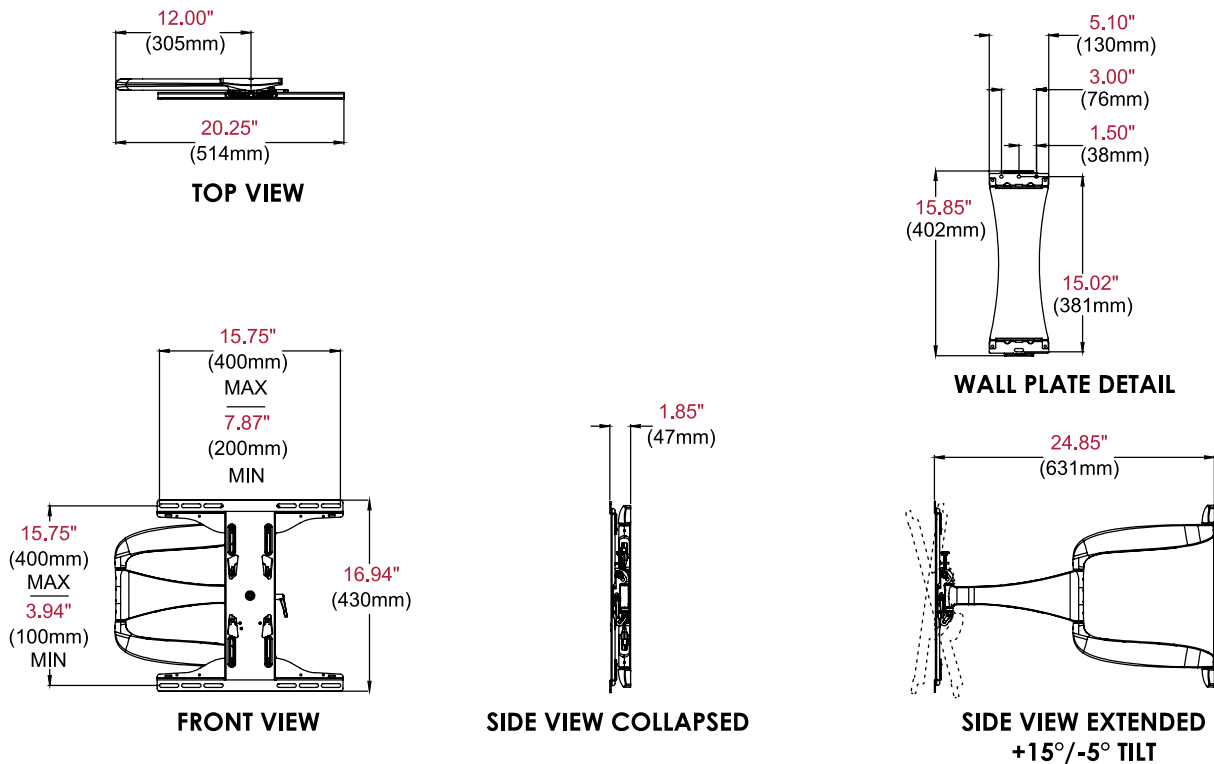

SUA747PU DesignerSeries™ Universal Ultra Slim Articulating Wall Mount for 32" to 50" Ultra-Thin Displays

Product Specifications

	DIMENSIONS (W x H x D)	PRODUCT WEIGHT	LOAD CAPACITY	FINISH	AVAILABLE COLORS
SUA747PU	20.25" x 16.94" x 1.85"-24.85" (514 x 430 x 47-631mm)	12.37lb (5.61kg)	60lb (27kg)	Scratch Resistant Fused Epoxy	Gloss Black

Package Specifications

	PACKAGE SIZE (W x H x D)	PACKAGE SHIP WEIGHT	PACKAGE UPC CODE	PACKAGE CONTENTS	UNITS IN PACKAGE
SUA747PU	21.25" x 3.25" x 19.50" (540 x 86 x 495mm)	16.75lb (7.60kg)	735029306382	Wall Mount, Wall and Display Installation Hardware, Installation Instructions	1

Accessories

- ACC925: Security Fasteners
- ACC-UCM: Universal AV Component Mount
- ESHV models: AV Wall Shelves
- IBA2(-W), IBA2AC(-W), IBA3(-W), IBA3AC(-W): Recessed Cable Management and Power Storage Accessory Box
- IBA4-W: Easy Mount Recessed Low Voltage Cable Plate
- IBA5-W: Recessed Low Voltage Media Plate with Duplex Surge Suppressor
- WSP756: Metal Stud Wall Plate

All dimensions = inch (mm)

Architect Specifications

The DesignerSeries™ Universal Ultra Slim Articulating Wall Mount shall be a Peerless-AV model SUA747PU and shall be located where indicated on the plans. Assembly and installation shall be done according to instructions provided by the manufacturer.

Visit peerless-av.com to see the complete line of AV solutions from Peerless-AV, including outdoor displays, wireless, kiosks, digital audio, display mounts, projector mounts, carts/stands, and a full assortment of accessories.

Peerless-AV
2300 White Oak Circle
Aurora, IL 60502 USA
(800) 865-2112
(630) 375-5100
Fax: (800) 359-6500

Peerless-AV EMEA
Unit 3 Watford Interchange
Colonial Way, Watford
Herts, WD24 4WP
United Kingdom
+44 (0) 1923 200100
Fax: +44 (0) 1923 200101

Peerless-AV Latin America
Ave de las Industrias 413
Parque Industrial Escobedo
Escobedo, N.L.,
Mexico 66062
+52 (81) 8384-8300
Fax: +52 (81) 8384-8360