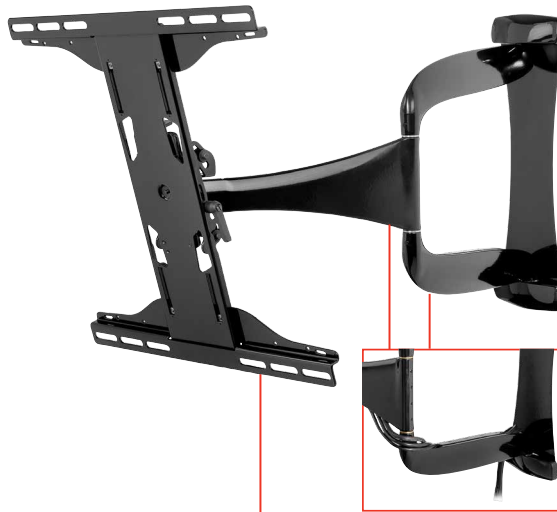

SUA747PU

Mounting Pattern  
400 x 400mm  
(15.75" x 15.75")

Max Load  
60lb  
(27kg)

Dealerscope **2017**  
**IMPACT!**  
awards

# DesignerSeries™ Universal Ultra Slim Articulating Wall Mount

FOR 32" TO 50" ULTRA-THIN DISPLAYS\*

One of the thinnest wall arm mounts on the market, the Peerless-AV® DesignerSeries™ Universal Ultra Slim Articulating Wall Mount is designed exclusively for ultra-thin displays. The SUA747PU is built to hold displays firmly in any position – landscape or portrait – while still offering an ultra-low profile. An innovative I-shaped adaptor plate makes it easy to access the back of the display, keeping hardware hidden, and features internal cable management, providing a clean, professional look that transitions smoothly from the wall to the display. With a gloss black finish, the SUA747PU matches any décor.

- Universal mount accommodates 200 x 100 to 400 x 400mm VESA® mounting patterns
- Arm retracts to 1.85" (47mm) and extends up to 24.85" (631mm) from wall
- One-Touch™ tilt mechanism allows adjustment of +15/-5° without the use of tools
- Up to ±90° of side-to-side swivel
- Added ±5° of roll for post-installation display leveling without the use of tools
- Up to ±0.5" (13mm) of vertical adjustment for post-installation leveling and height adjustment re-tuning
- Landscape or portrait mounting options increases display versatility

**I-SHAPED ADAPTOR PLATE**  
Helps avoid blocking connections on back of display

Swivel, tilt, extend or retract the display for the perfect viewing angle.

Comes in color packaging with included installation hardware and easy to follow instructions.