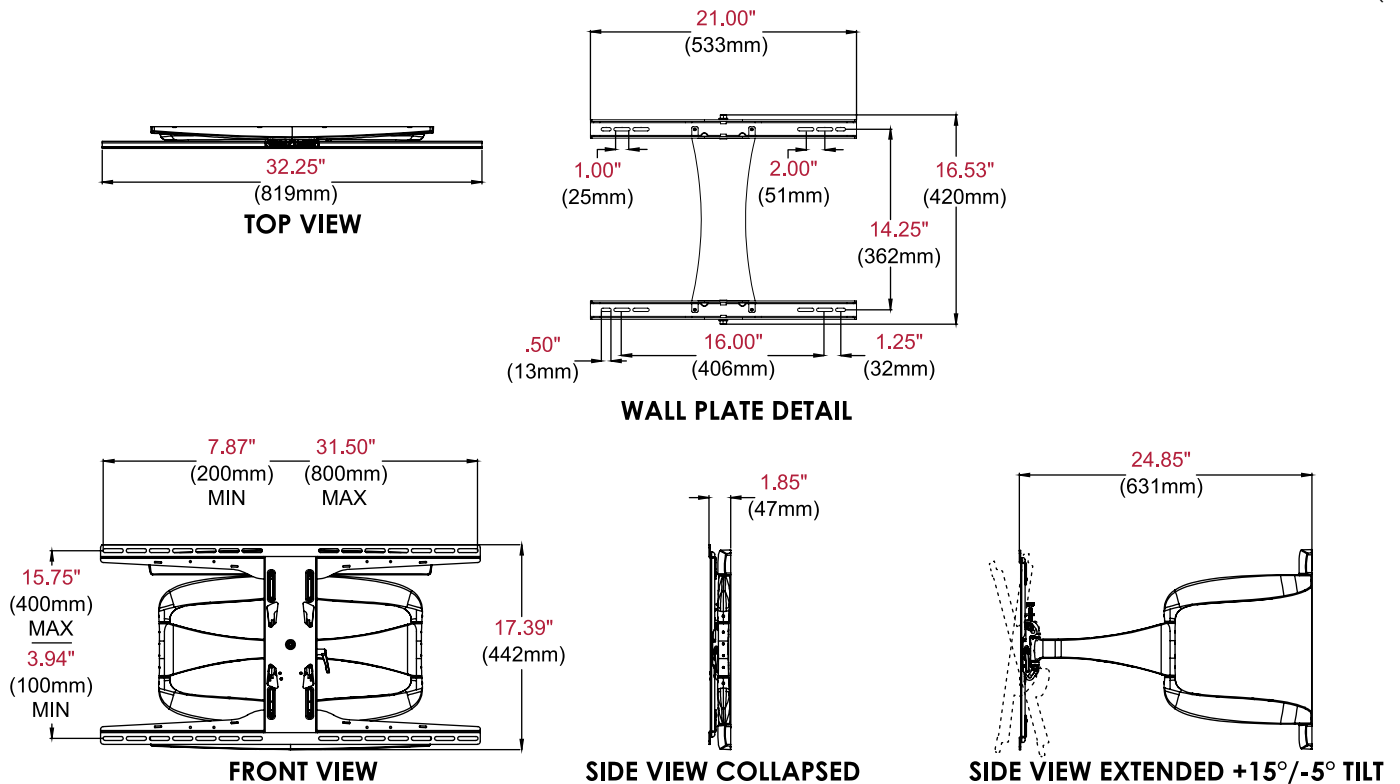

SUA771PU

DesignerSeries™ Universal Ultra Slim Articulating Wall Mount for 42" to 90" Ultra-Thin Displays*

* Designed for use with displays that are less than 3" (76mm) deep

Product Specifications

	DIMENSIONS (W x H x D)	PRODUCT WEIGHT	LOAD CAPACITY	FINISH	AVAILABLE COLORS
SUA771PU	32.25" x 17.39" x 1.85"-24.85" (819 x 442 x 47-631mm)	23.04lb (10.45kg)	125lb (57kg)	Scratch resistant fused epoxy	Gloss black

Package Specifications

	PACKAGE SIZE (W x H x D)	PACKAGE SHIP WEIGHT	PACKAGE UPC CODE	PACKAGE CONTENTS	UNITS IN PACKAGE
SUA771PU	41.00" x 4.00" x 23.75" (1041 x 102 x 603mm)	29.00lb (13.15kg)	735029306405	Wall mount, wall and display installation hardware, installation instructions	1

Accessories

- ACC925: Security Fasteners
- IBA2(AC)(-W), IBA3(AC)(-W): Recessed Cable Management and Power Storage Accessory Box
- IBA4-W: Easy Mount Recessed Low Voltage Cable Plate
- IBA5-W: Recessed Low Voltage Media Plate with Duplex Surge Suppressor
- ESHV models: AV Wall Shelves
- WSP756: Metal Stud Wall Plate

All dimensions = inch (mm)

Architect Specifications

The DesignerSeries™ Universal Ultra Slim Articulating Wall Mount shall be a Peerless-AV model SUA771PU and shall be located where indicated on the plans. Assembly and installation shall be done according to instructions provided by the manufacturer.

Visit peerless-av.com to see the complete line of AV solutions from Peerless-AV, including outdoor displays, wireless, kiosks, digital audio, display mounts, projector mounts, carts/stands, and a full assortment of accessories.

Peerless-AV
2300 White Oak Circle
Aurora, IL 60502 USA

(800) 865-2112
(630) 375-5100
Fax: (800) 359-6500

Peerless-AV Europe
Unit 3 Watford Interchange
Colonial Way, Watford
Herts, WD24 4WP
United Kingdom
+44 (0) 1923 200100
Fax: +44 (0) 1923 200101

Peerless-AV de México
Ave de las Industrias 413
Parque Industrial Escobedo
Escobedo, N.L.,
Mexico 66050
+52 (81) 8384-8300
Fax: +52 (81) 8384-8360