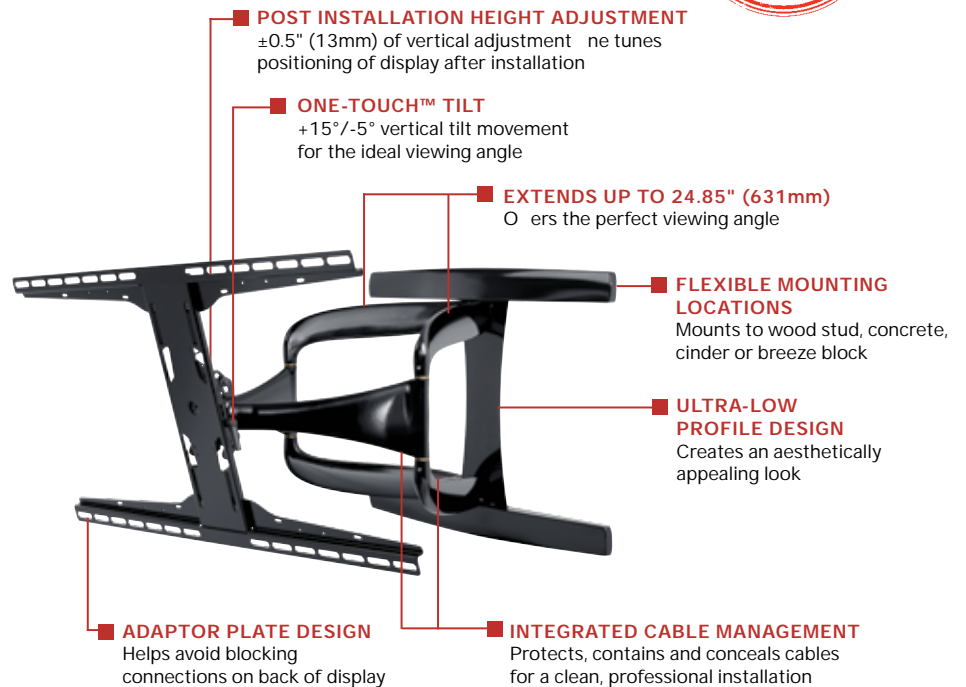

SUA771PU

Display size
42"- 90"

Max load
125lb (57kg)

DesignerSeries™ Universal Ultra Slim Articulating Wall Mount

FOR 42" TO 90" ULTRA-THIN DISPLAYS*

One of the thinnest wall arm mounts on the market, the Peerless-AV® DesignerSeries™ Universal Ultra Slim Articulating Wall Mount is designed exclusively for ultra-thin displays. Featuring a dual-arm construction, the SUA771PU is robust enough to hold larger displays firmly in any position – landscape or portrait – while still offering an ultra-low profile. An innovative I-shaped adaptor plate makes it easy to access the back of the display, keeping hardware hidden, and features internal cable management, providing a clean, professional look that transitions smoothly from the wall to the display. With a gloss black finish, the SUA771PU matches any décor.

Full-motion capabilities allow you to swivel, tilt, extend or retract your display for the perfect viewing angle.

Additional Features

- Dual-arm design enhances the stability of the articulating motion
- Arms retract to 1.85" (47mm) and extend up to 24.85" (631mm) from wall
- One-Touch™ tilt mechanism allows adjustment of +15°/-5° without the use of tools
- Up to ±72.5° of side-to-side swivel
- Added ±5° of roll for post-installation display leveling without the use of tools
- Up to ±0.5" (13mm) of vertical adjustment for post-installation leveling and height adjustment re-tuning
- Internal cable management provides clean, professional installation finish
- Universal mount fits displays with mounting patterns 200 x 100 to 800 x 400mm
- Landscape or portrait mounting options increases display versatility
- The I-Shaped Adaptor plate's innovative design helps avoid blocking connections on back of display

* Designed for use with displays that are less than 3" (76mm) deep

Swivel, tilt, extend or retract the display for the perfect viewing angle

Integrated cable management keeps cords and cables out of the way