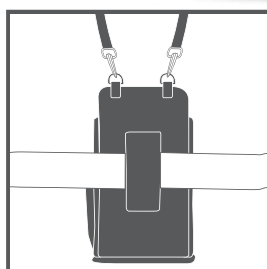

Holsters HHD

Holster S

Ref : 031001

Int. Dim : 145x85x50 mm

Holster M

Ref : 031002

Int. Dim : 180x115x65 mm

Holster L

Ref : 031003

Int. Dim : 235x125x70 mm

Holster Gun

Ref : 031004

Int. Dim : 245x130x80 mm

Belt strap & ring for shoulder strap

Pen & stylus holder

Belt carrying

Shoulder strap carrying

On vehicle carrying

- Holsters to carry safety Hand Held Devices
- 4 sizes to fit all devices
- Delivered with a belt (max. length : 185cm)
- Front pocket

- Pen & stylus holder
- High resistance Nylon 1680D
- Available options : Stylus, Shoulder Strap, Screen Protectors...