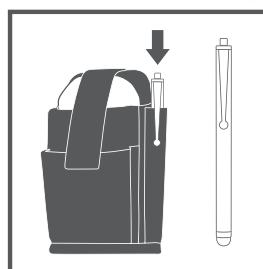

Ref : 031003

Int. Dim : 235x125x70 mm

Holster Gun

Ref : 031004

Int. Dim : 245x130x80 mm

Belt strap & ring for shoulder strap

Pen & stylus holder

Belt carrying

Shoulder strap carrying

On vehicle carrying

- Holsters to carry safety Hand Held Devices
- 4 sizes to fit all devices
- Delivered with a belt (max. length : 185cm)
- Front pocket

- Pen & stylus holder
- High resistance Nylon 1680D
- Available options : Stylus, Shoulder Strap, Screen Protectors...