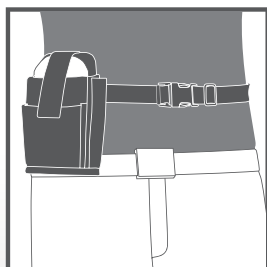

Ref : 031003

Int. Dim : 235x125x70 mm

Holster Gun

Ref : 031004

Int. Dim : 245x130x80 mm

Belt strap & ring for shoulder strap

Pen & stylus holder

Belt carrying

Shoulder strap carrying

On vehicle carrying

- Holsters to carry safety Hand Held Devices
- 4 sizes to fit all devices
- Delivered with a belt (max. length : 185cm)
- Front pocket

- Pen & stylus holder
- High resistance Nylon 1680D
- Available options : Stylus, Shoulder Strap, Screen Protectors...