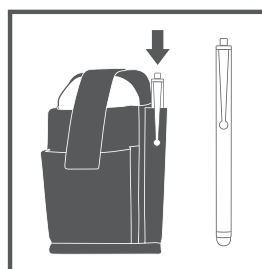

Ref : 031003

Int. Dim : 235x125x70 mm

Holster Gun

Ref : 031004

Int. Dim : 245x130x80 mm

Belt strap & ring for shoulder strap

Pen & stylus holder

Belt carrying

Shoulder strap carrying

On vehicle carrying

- Holsters to carry safety Hand Held Devices
- 4 sizes to fit all devices
- Delivered with a belt (max. length : 185cm)
- Front pocket

- Pen & stylus holder
- High resistance Nylon 1680D
- Available options : Stylus, Shoulder Strap, Screen Protectors...