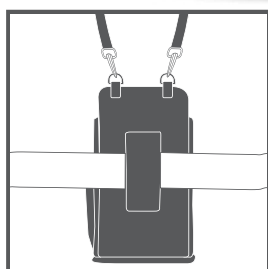

Holsters HHD

Holster S

Ref : 031001

Int. Dim : 145x85x50 mm

Holster M

Ref : 031002

Int. Dim : 180x115x65 mm

Holster L

Ref : 031003

Int. Dim : 235x125x70 mm

Holster Gun

Ref : 031004

Int. Dim : 245x130x80 mm

Belt strap & ring for shoulder strap

Pen & stylus holder

Belt carrying

Shoulder strap carrying

On vehicle carrying

- Holsters to carry safety Hand Held Devices
- 4 sizes to fit all devices
- Delivered with a belt (max. length : 185cm)
- Front pocket

- Pen & stylus holder
- High resistance Nylon 1680D
- Available options : Stylus, Shoulder Strap, Screen Protectors...