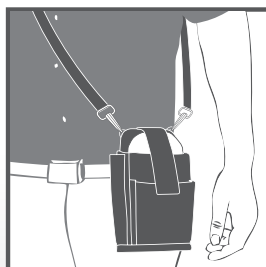

Ref : 031003

Int. Dim : 235x125x70 mm

Holster Gun

Ref : 031004

Int. Dim : 245x130x80 mm

Belt strap & ring for shoulder strap

Pen & stylus holder

Belt carrying

Shoulder strap carrying

On vehicle carrying

- Holsters to carry safety Hand Held Devices
- 4 sizes to fit all devices
- Delivered with a belt (max. length : 185cm)
- Front pocket

- Pen & stylus holder
- High resistance Nylon 1680D
- Available options : Stylus, Shoulder Strap, Screen Protectors...