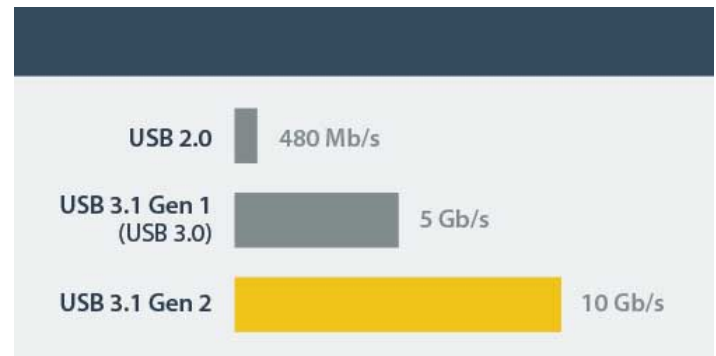

Harness the speed of USB 3.1

USB 3.1 gives you greater bandwidth and speed with file transfer rates of up to 10Gbps - twice the capability of USB 3.0 technology.

The S251BPU31C3 is backed by a StarTech.com 2-year warranty and free lifetime technical support.