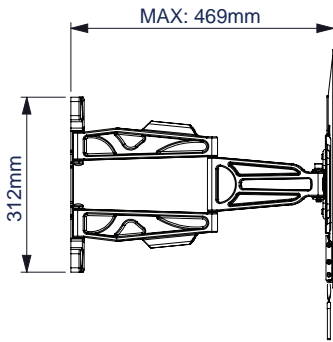

SPECIFICATION

Recommended screen size	39" - 75"
Max load	45kg
VESA® compatibility	up to 600 x 400
Universal fixings	up to 600 x 400mm
Tilt	+/-15°
Swivel	130°
Extension	40 - 469mm
Colour	Black or White

FEATURES

- Universal screen interface suitable for all screens
- Ultra-slim design allows close to the wall installation when folded at
- Twin cantilever arm for extended reach - ideal for corner mounting
- Easy tool-less tilt mechanism
- Lateral adjustment of screen once mounted
- Integrated cable management
- Cover plates to hide wall fixings
- Interface arms can be padlocked to help prevent unauthorised removal of screen (padlock not included)
- Includes spirit level for easy wall plate levelling during installation
- Suitable for concrete, brick and 16" stud walls
- Simple 'hook-on' installation
- All mounting hardware included

Ultra-slim design mounts screen only 40mm from wall when folded at

Integrated cable management

A small padlock can be used to help prevent unauthorised removal of screen

Also available in White

SIDE VIEW - MAXIMUM EXTENSION

FRONT VIEW - MAXIMUM EXTENSION

SIDE VIEW - FLAT TO WALL

FRONT VIEW WITH ARM EXTENDED TO SIDE

PACKING INFORMATION

COLOUR:	ORDER REF:	EAN CODE:	MASTER CARTON QTY:	INNER CARTON QTY:	MASTER CARTON WEIGHT:	MASTER CARTON CUBE:
Black	BT8225/B	5019318759390	2	0	16.5kg	0.041cbm
White	BT8225/W	5019318759680	2	0	16.5kg	0.041cbm