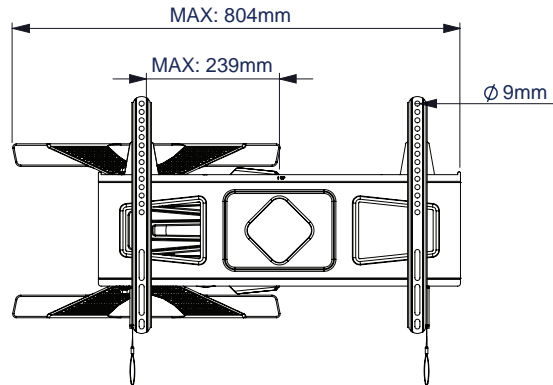

SPECIFICATION

Recommended screen size	39" - 75"
Max load	45kg
VESA® compatibility	up to 600 x 400
Universal fixings	up to 600 x 400mm
Tilt	+/-15°
Swivel	130°
Extension	40 - 469mm
Colour	Black or White

FEATURES

- Universal screen interface suitable for all screens
- Ultra-slim design allows close to the wall installation when folded at
- Twin cantilever arm for extended reach - ideal for corner mounting
- Easy tool-less tilt mechanism
- Lateral adjustment of screen once mounted
- Integrated cable management
- Cover plates to hide wall fixings
- Interface arms can be padlocked to help prevent unauthorised removal of screen (padlock not included)
- Includes spirit level for easy wall plate levelling during installation
- Suitable for concrete, brick and 16" stud walls
- Simple 'hook-on' installation
- All mounting hardware included

Ultra-slim design mounts screen only 40mm from wall when folded at

Integrated cable management

A small padlock can be used to help prevent unauthorised removal of screen

Also available in White

SIDE VIEW - MAXIMUM EXTENSION

FRONT VIEW - MAXIMUM EXTENSION

SIDE VIEW - FLAT TO WALL

FRONT VIEW WITH ARM EXTENDED TO SIDE

PACKING INFORMATION

COLOUR:	ORDER REF:	EAN CODE:	MASTER CARTON QTY:	INNER CARTON QTY:	MASTER CARTON WEIGHT:	MASTER CARTON CUBE:
Black	BT8225/B	5019318759390	2	0	16.5kg	0.041cbm
White	BT8225/W	5019318759680	2	0	16.5kg	0.041cbm