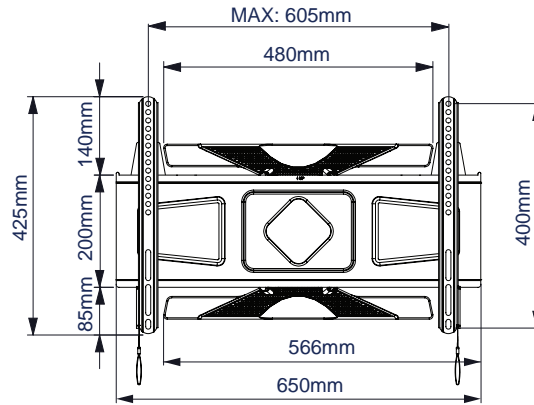

SPECIFICATION

Recommended screen size	39" - 75"
Max load	45kg
VESA® compatibility	up to 600 x 400
Universal fixings	up to 600 x 400mm
Tilt	+/-15°
Swivel	130°
Extension	40 - 469mm
Colour	Black or White

FEATURES

- Universal screen interface suitable for all screens
- Ultra-slim design allows close to the wall installation when folded at
- Twin cantilever arm for extended reach - ideal for corner mounting
- Easy tool-less tilt mechanism
- Lateral adjustment of screen once mounted
- Integrated cable management
- Cover plates to hide wall fixings
- Interface arms can be padlocked to help prevent unauthorised removal of screen (padlock not included)
- Includes spirit level for easy wall plate levelling during installation
- Suitable for concrete, brick and 16" stud walls
- Simple 'hook-on' installation
- All mounting hardware included

Ultra-slim design mounts screen only 40mm from wall when folded at

Integrated cable management

A small padlock can be used to help prevent unauthorised removal of screen

Also available in White

SIDE VIEW - MAXIMUM EXTENSION

FRONT VIEW - MAXIMUM EXTENSION

SIDE VIEW - FLAT TO WALL

FRONT VIEW WITH ARM EXTENDED TO SIDE

PACKING INFORMATION

COLOUR:	ORDER REF:	EAN CODE:	MASTER CARTON QTY:	INNER CARTON QTY:	MASTER CARTON WEIGHT:	MASTER CARTON CUBE:
Black	BT8225/B	5019318759390	2	0	16.5kg	0.041cbm
White	BT8225/W	5019318759680	2	0	16.5kg	0.041cbm