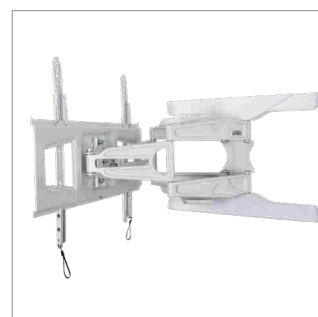

BT8225

ULTRA-SLIM FLAT SCREEN WALL MOUNT WITH TWIN CANTILEVER ARMS

FOLDS
CLOSE TO
THE WALL

Designed to mount medium to large sized screens, this ultra-slim twin cantilever arm wall mount features a tilting interface and three swivel points, allowing quick and easy repositioning of screens as required - whether folded at to the wall at a depth of just 40mm or at maximum extension. Cover plates to hide fixings and integrated cable management help make this a neat and tidy mounting solution which is ideal for commercial applications as well as home installations.

SPECIFICATION

Recommended screen size	39" - 75"
Max load	45kg
VESA® compatibility	up to 600 x 400
Universal fixings	up to 600 x 400mm
Tilt	+/-15°
Swivel	130°
Extension	40 - 469mm
Colour	Black or White

FEATURES

- Universal screen interface suitable for all screens
- Ultra-slim design allows close to the wall installation when folded at
- Twin cantilever arm for extended reach - ideal for corner mounting
- Easy tool-less tilt mechanism
- Lateral adjustment of screen once mounted
- Integrated cable management
- Cover plates to hide wall fixings
- Interface arms can be padlocked to help prevent unauthorised removal of screen (padlock not included)
- Includes spirit level for easy wall plate levelling during installation
- Suitable for concrete, brick and 16" stud walls
- Simple 'hook-on' installation
- All mounting hardware included

Ultra-slim design mounts screen only 40mm from wall when folded at

Integrated cable management

A small padlock can be used to help prevent unauthorised removal of screen

Also available in White

SIDE VIEW - MAXIMUM EXTENSION