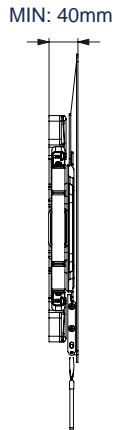

BT8225

ULTRA-SLIM FLAT SCREEN WALL MOUNT WITH TWIN CANTILEVER ARMS

FOLDS
CLOSE TO
THE WALL

Designed to mount medium to large sized screens, this ultra-slim twin cantilever arm wall mount features a tilting interface and three swivel points, allowing quick and easy repositioning of screens as required - whether folded at to the wall at a depth of just 40mm or at maximum extension. Cover plates to hide fixings and integrated cable management help make this a neat and tidy mounting solution which is ideal for commercial applications as well as home installations.

SPECIFICATION

Recommended screen size	39" - 75"
Max load	45kg
VESA® compatibility	up to 600 x 400
Universal fixings	up to 600 x 400mm
Tilt	+/-15°
Swivel	130°
Extension	40 - 469mm
Colour	Black or White

FEATURES

Ultra-slim design mounts screen only 40mm from wall when folded at

Integrated cable management

A small padlock can be used to help prevent unauthorised removal of screen

Also available in White

SIDE VIEW - MAXIMUM EXTENSION

FRONT VIEW - MAXIMUM EXTENSION

SIDE VIEW - FLAT TO WALL

FRONT VIEW WITH ARM EXTENDED TO SIDE

PACKING INFORMATION

COLOUR:	ORDER REF:	EAN CODE:	MASTER CARTON QTY:	INNER CARTON QTY:	MASTER CARTON WEIGHT:	MASTER CARTON CUBE:
Black	BT8225/B	5019318759390	2	0	16.5kg	0.041cbm
White	BT8225/W	5019318759680	2	0	16.5kg	0.041cbm