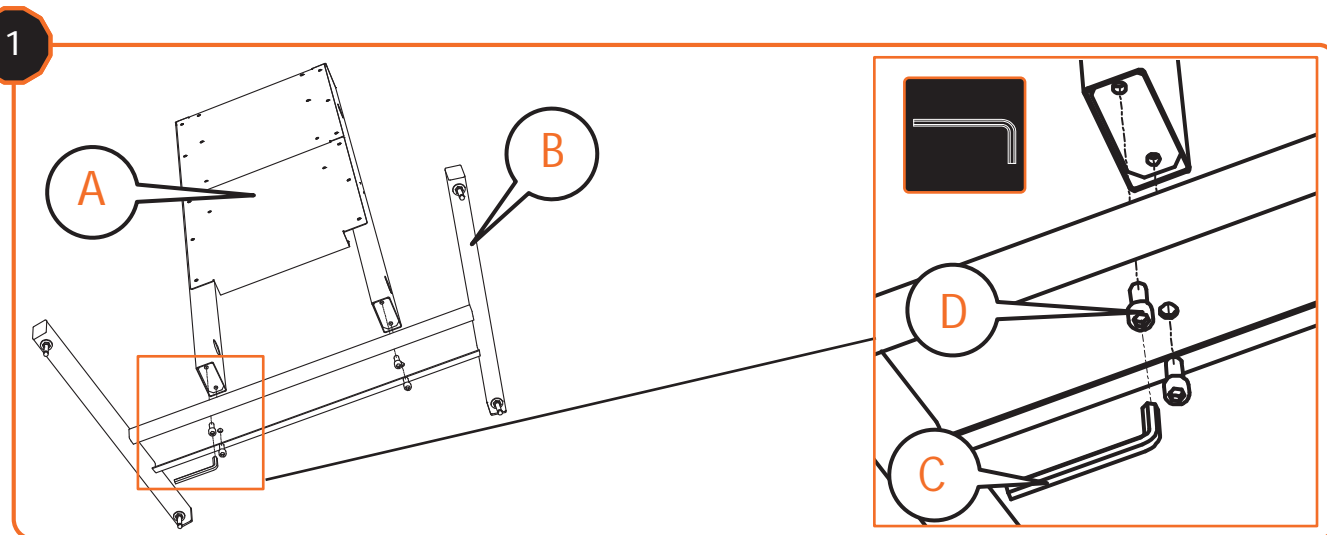

Contents of the box

Assemble (● 10 mm)

Mount the ActivPanel Adjustable Stand brackets (2 options for mounting height)

Lock ActivPanel Adjustable Stand with safety screws at the bottom

WARNING: Maximum Slope

WARNING: Do not Pull down slope

Stay above cart when moving down slope