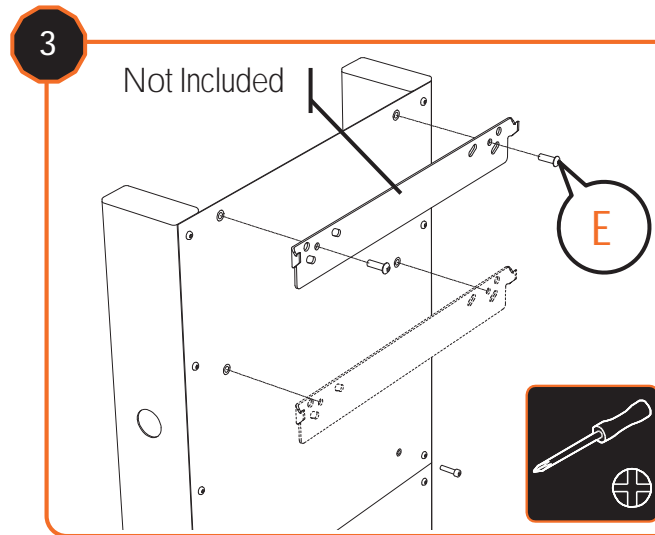

Contents of the box

Assemble (● 10 mm)

Mount the ActivPanel Adjustable Stand brackets (2 options for mounting height)

Lock ActivPanel Adjustable Stand with safety screws at the bottom

WARNING: Maximum Slope

WARNING: Do not Pull down slope

Stay above cart when moving down slope