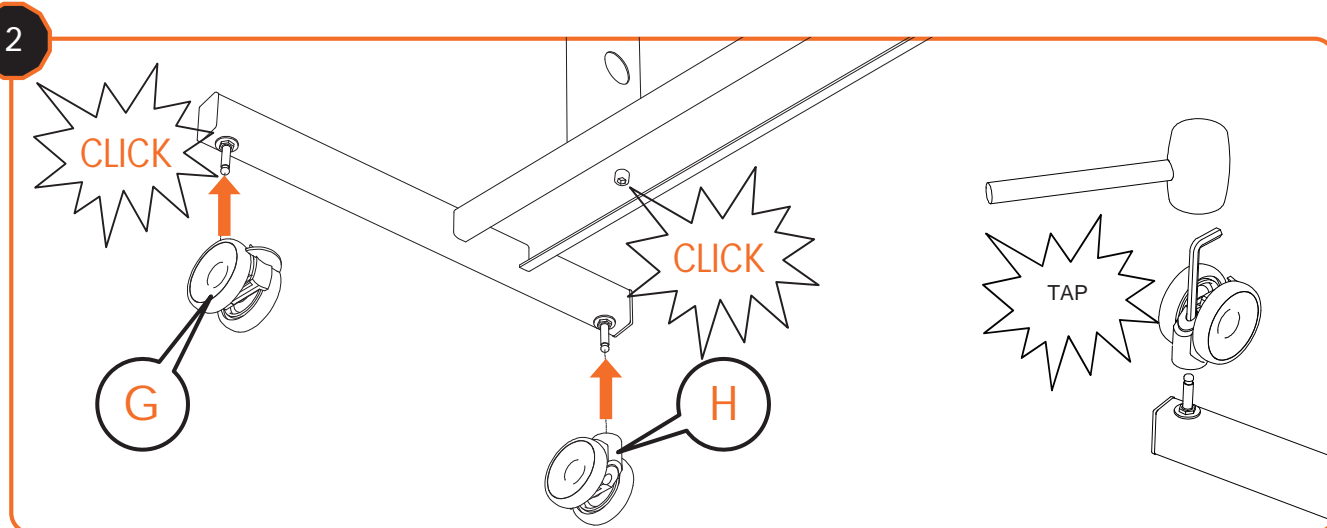

Contents of the box

Assemble (● 10 mm)

Mount the ActivPanel Adjustable Stand brackets (2 options for mounting height)

Lock ActivPanel Adjustable Stand with safety screws at the bottom

WARNING: Maximum Slope

WARNING: Do not Pull down slope

Stay above cart when moving down slope