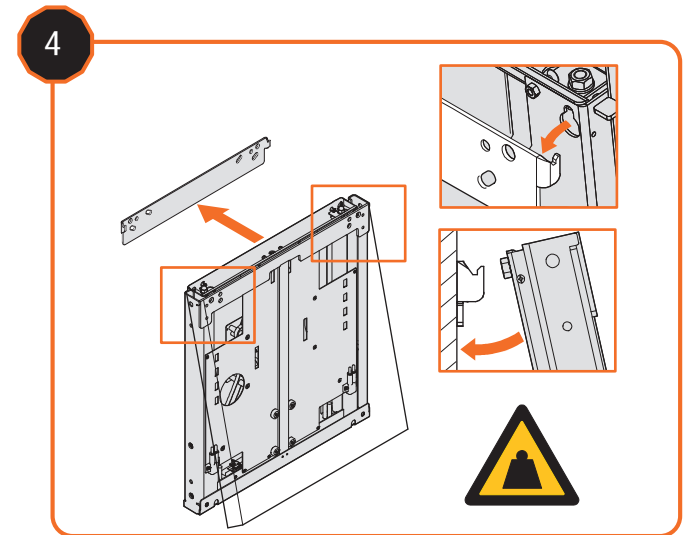

Contents of the box

Assemble (● 10 mm)

Mount the ActivPanel Adjustable Stand brackets (2 options for mounting height)

Lock ActivPanel Adjustable Stand with safety screws at the bottom

WARNING: Maximum Slope