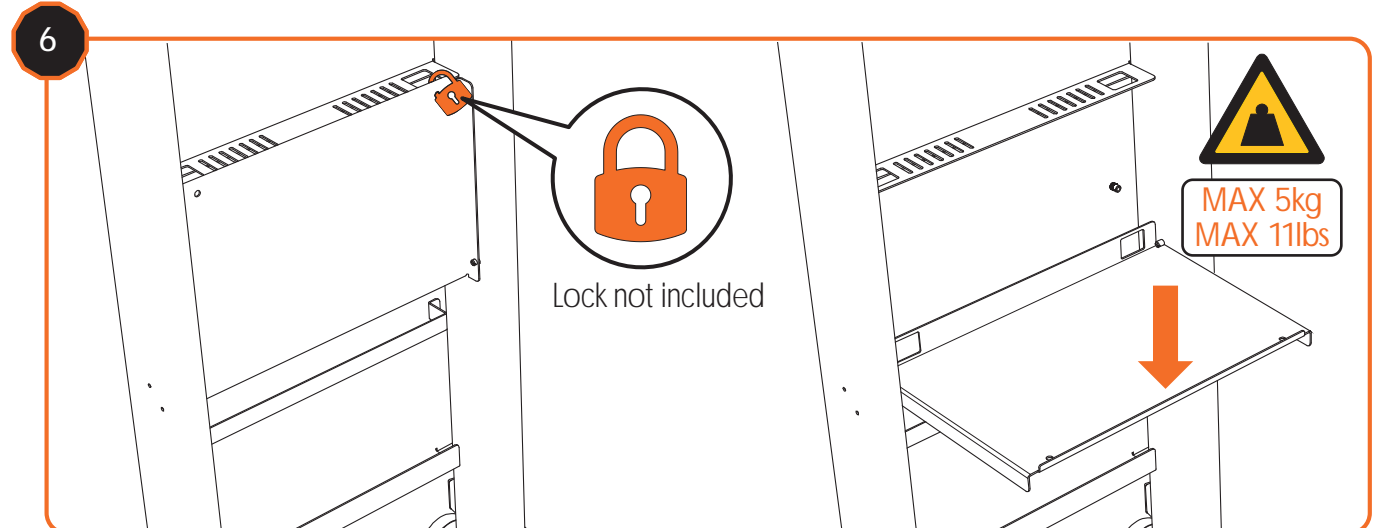

Contents of the box

Assemble (● 10 mm)

Mount the ActivPanel Adjustable Stand brackets (2 options for mounting height)

Lock ActivPanel Adjustable Stand with safety screws at the bottom

WARNING: Maximum Slope