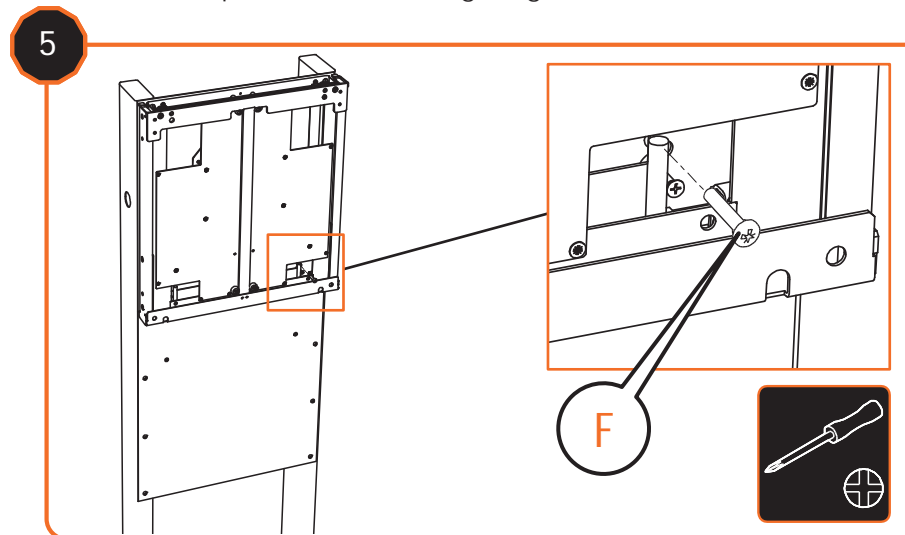

Contents of the box

Assemble (● 10 mm)

Mount the ActivPanel Adjustable Stand brackets (2 options for mounting height)

Lock ActivPanel Adjustable Stand with safety screws at the bottom

WARNING: Maximum Slope

WARNING: Do not Pull down slope

Stay above cart when moving down slope