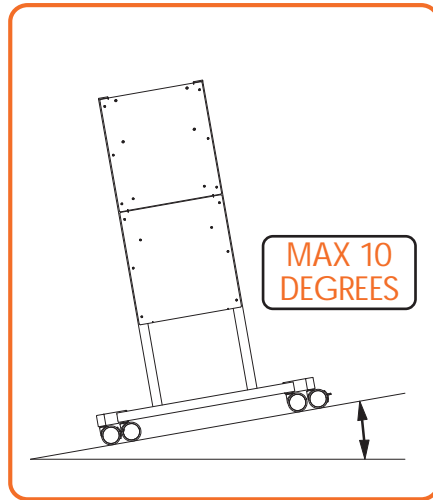

Contents of the box

Assemble (● 10 mm)

Mount the ActivPanel Adjustable Stand brackets (2 options for mounting height)

Lock ActivPanel Adjustable Stand with safety screws at the bottom

WARNING: Maximum Slope