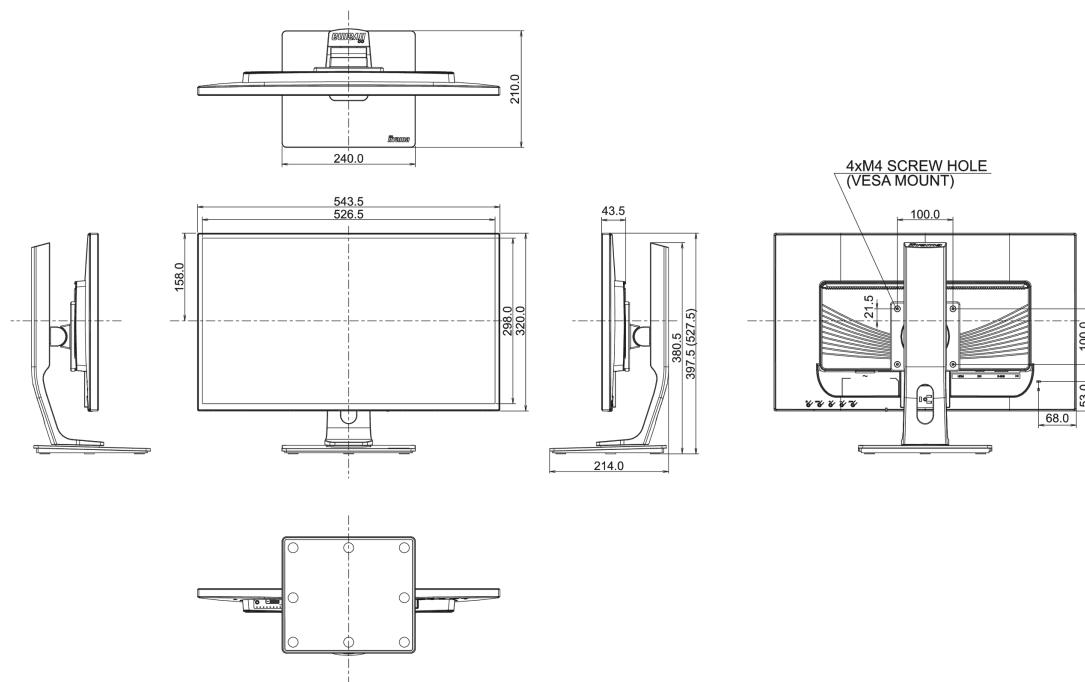

01 DISPLAY CHARACTERISTICS

Diagonal	23.6", 60cm
Panel	VA LED, matte finish
Native resolution	1920 x 1080 (2.1 megapixel Full HD)
Aspect ratio	16:9
Brightness	250 cd/m ² typical
Static contrast	3000:1 typical
Advanced contrast	12M:1
Response time	6ms
Viewing zone	horizontal/vertical: 178°/178°, right/left: 89°/89°, up/down: 89°/89°
Colour support	16.7mIn 8bit (6bit + Hi-FRC) (sRGB: 99%; NTSC: 72%)
Horizontal Sync	24 - 80KHz
Vertical Sync	56 - 75Hz
Viewable area W x H	521.28 x 293.22mm, 20.5 x 11.5"
Pixel pitch	0.2715mm
Colour	matte, black

04 MECHANICAL

Display position adjustments	height, pivot (rotation), swivel, tilt
Height adjustment	130mm
Rotation (PIVOT function)	90°
Swivel stand	90°; 45° left; 45° right
Tilt angle	22° up; 5° down
VESA mounting	100 x 100mm

07 SUSTAINABILITY

Regulations	CE, TÜV-GS, CU
Energy efficiency class	B
Other	REACH SVHC above 0.1%: Lead

08 DIMENSIONS / WEIGHT

Product dimensions W x H x D	543.5 x 397.5 (527.5) x 210mm
Weight (without box)	5.5kg
EAN code	4948570113583