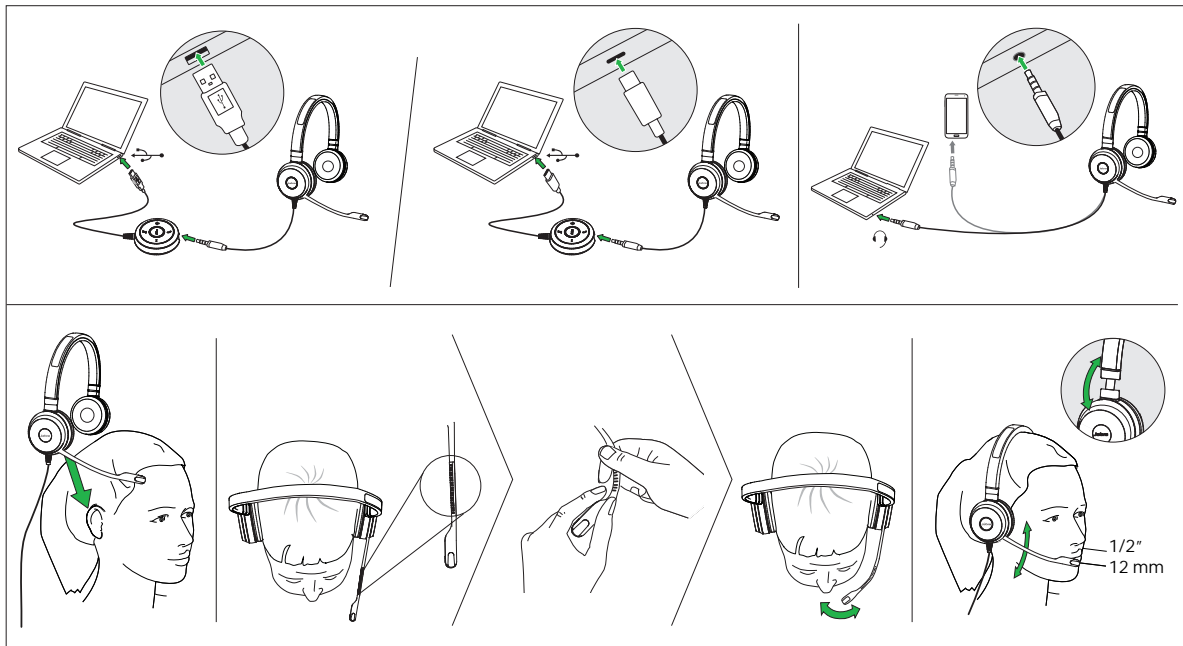

Jabra Evolve™ 40 headset

Quick Start Guide

NOTE: USB-C connection is optimized for computers. USB-C connection with a mobile phone or tablet may give reduced performance.

*requires Microsoft Teams headset variant