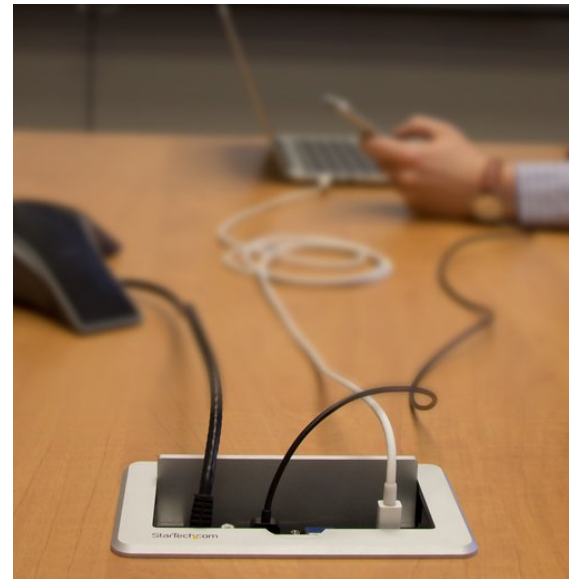

## Conference Table Box for AV Connectivity

Product ID: BOX4HDECP

This connectivity box for conference tables features a concealed, in-table design that lets you connect a VGA, Mini DisplayPort, HDMI or composite video source device to an HDMI display or projector. When the video switch isn't in use, you can simply slide the stylish cover panel over the connectors, hiding them inside the table or podium surface.

### Convenient accessibility

Presenters can conveniently share content from their own device with the table top switch automatically converting any attached audio/video source device into a single HDMI output. The switch box also offers stylish integration into your modern boardroom or classroom with a discreet hideaway panel. For added convenience the BOX4HDECP features a USB charging port to charge your mobile device and an Ethernet pass-through port for Internet connectivity in boardrooms where Wi-Fi® is not available.

## Collaborate easily

The A/V switch makes your large display accessible to any presenter's video source device, by installing directly into the surface of your table or podium, and automatically outputs the most recently connected video source. Plus, support for high-definition video resolutions up to 1920x1080 (1080p) ensures that the quality of your presentation is maintained.

### Applications

- Build directly into a boardroom table for video presentations and video conferencing
- Build into a podium, for live presentation control
- Connect your device to a projector or large display and switch from one computer to another, or to a mobile device automatically, to collaborate during a boardroom meeting
- Use in a boardroom or classroom where a projector or display may not have the required connectivity ports
- Hide your unsightly cables and switch box by building directly into your table or podium