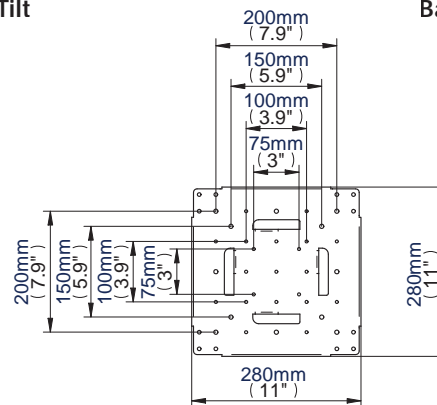

BT8540

Low Level Flat Screen Trolley

Designed for touch screens up to 65" (165cm) / 70kg (154lbs)

- Fits screens with mounting patterns up to 755mm (29.7") x 410mm (16.1") including VESA patterns up to 600 x 400mm
- Adjustable tilt of 90° with fixed positions of 0°, -22.5°, -45°, -67.5° and -90°
- Mounts screen in landscape or portrait style
- Non-marking 4" locking/braked castors included
- Also supplied with optional screw in levelling feet
- 0.5m Ø60mm poles supplied with cable management holes
- Trolley Dimensions (including wheels):
Height: 832mm (32.8")*
Depth: 774mm (30.5")
Width: 1130mm (44.5")
- Colours Available:
Black Base with Black Poles,
Black Base with Chrome Poles and
Silver Base with Chrome Poles

Minimum Tilt

Maximum Tilt

Base

Universal Interface Plate

VESA Interface Plate

Colour:	Order Ref:	EAN Code:	Master Carton Qty:	Inner Carton Qty:	Master Carton Weight:	Master Carton Cube:
Black Base & Black Poles	BT8540/BB	5019318089336	0.5/0.5	0/0	11.3kg (24.91lbs) / 17kg (37.40lbs)	0.075cbm (2.66cuft) / 0.037cbm (1.31cuft)
Black Base & Chrome Poles	BT8540/BC	5019318089343	0.5/0.5	0/0	11.3kg (24.91lbs) / 17kg (37.40lbs)	0.075cbm (2.66cuft) / 0.037cbm (1.31cuft)
Silver Base & Chrome Poles	BT8540/SC	5019318089350	0.5/0.5	0/0	11.3kg (24.91lbs) / 17kg (37.40lbs)	0.075cbm (2.66cuft) / 0.037cbm (1.31cuft)