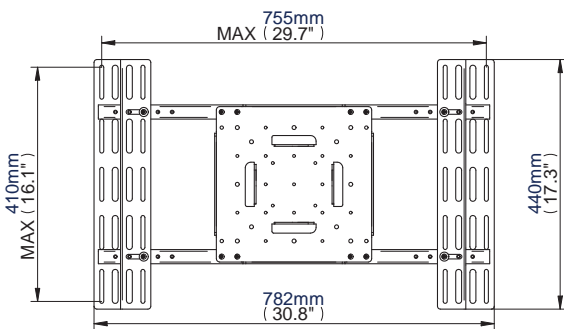

BT8540

Low Level Flat Screen Trolley

Designed for touch screens up to 65" (165cm) / 70kg (154lbs)

- Fits screens with mounting patterns up to 755mm (29.7") x 410mm (16.1") including VESA patterns up to 600 x 400mm
- Adjustable tilt of 90° with fixed positions of 0°, -22.5°, -45°, -67.5° and -90°
- Mounts screen in landscape or portrait style
- Non-marking 4" locking/braked castors included
- Also supplied with optional screw in levelling feet
- 0.5m Ø60mm poles supplied with cable management holes
- Trolley Dimensions (including wheels):
Height: 832mm (32.8")*
Depth: 774mm (30.5")
Width: 1130mm (44.5")
- Colours Available:
Black Base with Black Poles,
Black Base with Chrome Poles and
Silver Base with Chrome Poles

Levelling feet supplied

Low Level Flat Screen Trolley Designed for screens up to 65"

For more information please visit www.btechavmounts.com/BT8540

BT8540

Front view

Side view with Castors

Side view with Levelling Feet

Minimum Tilt

Maximum Tilt

Base

Universal Interface Plate

VESA Interface Plate

Colour:	Order Ref:	EAN Code:	Master Carton Qty:	Inner Carton Qty:	Master Carton Weight:	Master Carton Cube:
Black Base & Black Poles	BT8540/BB	5019318089336	0.5/0.5	0/0	11.3kg (24.91lbs) / 17kg (37.40lbs)	0.075cbm (2.66cuft) / 0.037cbm (1.31cuft)
Black Base & Chrome Poles	BT8540/BC	5019318089343	0.5/0.5	0/0	11.3kg (24.91lbs) / 17kg (37.40lbs)	0.075cbm (2.66cuft) / 0.037cbm (1.31cuft)
Silver Base & Chrome Poles	BT8540/SC	5019318089350	0.5/0.5	0/0	11.3kg (24.91lbs) / 17kg (37.40lbs)	0.075cbm (2.66cuft) / 0.037cbm (1.31cuft)