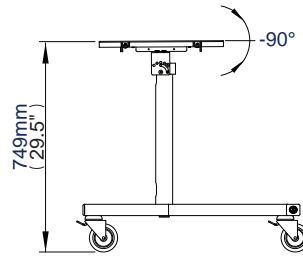

BT8540

Low Level Flat Screen Trolley

Designed for touch screens up to 65" (165cm) / 70kg (154lbs)

- Fits screens with mounting patterns up to 755mm (29.7") x 410mm (16.1") including VESA patterns up to 600 x 400mm
- Adjustable tilt of 90° with fixed positions of 0°, -22.5°, -45°, -67.5° and -90°
- Mounts screen in landscape or portrait style
- Non-marking 4" locking/braked castors included
- Also supplied with optional screw in levelling feet
- 0.5m Ø60mm poles supplied with cable management holes
- Trolley Dimensions (including wheels):
Height: 832mm (32.8")*
Depth: 774mm (30.5")
Width: 1130mm (44.5")
- Colours Available:
Black Base with Black Poles,
Black Base with Chrome Poles and
Silver Base with Chrome Poles

Levelling feet supplied

Low Level Flat Screen Trolley Designed for screens up to 65"

For more information please visit www.btechavmounts.com/BT8540

BT8540

Front view

Side view with Castors

Side view with Levelling Feet

Minimum Tilt

Maximum Tilt

Base

Universal Interface Plate

VESA Interface Plate

Colour:	Order Ref:	EAN Code:	Master Carton Qty:	Inner Carton Qty:	Master Carton Weight:	Master Carton Cube:
Black Base & Black Poles	BT8540/BB	5019318089336	0.5/0.5	0/0	11.3kg (24.91lbs) / 17kg (37.40lbs)	0.075cbm (2.66cuft) / 0.037cbm (1.31cuft)
Black Base & Chrome Poles	BT8540/BC	5019318089343	0.5/0.5	0/0	11.3kg (24.91lbs) / 17kg (37.40lbs)	0.075cbm (2.66cuft) / 0.037cbm (1.31cuft)
Silver Base & Chrome Poles	BT8540/SC	5019318089350	0.5/0.5	0/0	11.3kg (24.91lbs) / 17kg (37.40lbs)	0.075cbm (2.66cuft) / 0.037cbm (1.31cuft)