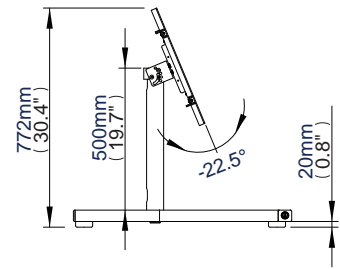

BT8540

Low Level Flat Screen Trolley

Designed for touch screens up to 65" (165cm) / 70kg (154lbs)

- Fits screens with mounting patterns up to 755mm (29.7") x 410mm (16.1") including VESA patterns up to 600 x 400mm
- Adjustable tilt of 90° with fixed positions of 0°, -22.5°, -45°, -67.5° and -90°
- Mounts screen in landscape or portrait style
- Non-marking 4" locking/braked castors included
- Also supplied with optional screw in levelling feet
- 0.5m Ø60mm poles supplied with cable management holes
- Trolley Dimensions (including wheels):
Height: 832mm (32.8")*
Depth: 774mm (30.5")
Width: 1130mm (44.5")
- Colours Available:
Black Base with Black Poles,
Black Base with Chrome Poles and
Silver Base with Chrome Poles

Levelling feet supplied

Low Level Flat Screen Trolley Designed for screens up to 65"

For more information please visit www.btechavmounts.com/BT8540

BT8540

Front view

Side view with Castors

Side view with Levelling Feet

Minimum Tilt

Maximum Tilt

Base

Universal Interface Plate

VESA Interface Plate

Colour:	Order Ref:	EAN Code:	Master Carton Qty:	Inner Carton Qty:	Master Carton Weight:	Master Carton Cube:
Black Base & Black Poles	BT8540/BB	5019318089336	0.5/0.5	0/0	11.3kg (24.91lbs) / 17kg (37.40lbs)	0.075cbm (2.66cuft) / 0.037cbm (1.31cuft)
Black Base & Chrome Poles	BT8540/BC	5019318089343	0.5/0.5	0/0	11.3kg (24.91lbs) / 17kg (37.40lbs)	0.075cbm (2.66cuft) / 0.037cbm (1.31cuft)
Silver Base & Chrome Poles	BT8540/SC	5019318089350	0.5/0.5	0/0	11.3kg (24.91lbs) / 17kg (37.40lbs)	0.075cbm (2.66cuft) / 0.037cbm (1.31cuft)