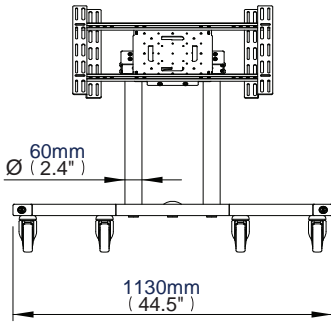

BT8540

Low Level Flat Screen Trolley

Designed for touch screens up to 65" (165cm) / 70kg (154lbs)

- Fits screens with mounting patterns up to 755mm (29.7") x 410mm (16.1") including VESA patterns up to 600 x 400mm
- Adjustable tilt of 90° with fixed positions of 0°, -22.5°, -45°, -67.5° and -90°
- Mounts screen in landscape or portrait style
- Non-marking 4" locking/braked castors included
- Also supplied with optional screw in levelling feet
- 0.5m Ø60mm poles supplied with cable management holes
- Trolley Dimensions (including wheels):
Height: 832mm (32.8")*
Depth: 774mm (30.5")
Width: 1130mm (44.5")
- Colours Available:
Black Base with Black Poles,
Black Base with Chrome Poles and
Silver Base with Chrome Poles

Levelling feet supplied

Low Level Flat Screen Trolley Designed for screens up to 65"

For more information please visit www.btechavmounts.com/BT8540

BT8540

Front view

Side view with Castors

Side view with Levelling Feet

Minimum Tilt

Maximum Tilt

Base

Universal Interface Plate

VESA Interface Plate

Colour:	Order Ref:	EAN Code:	Master Carton Qty:	Inner Carton Qty:	Master Carton Weight:	Master Carton Cube:
Black Base & Black Poles	BT8540/BB	5019318089336	0.5/0.5	0/0	11.3kg (24.91lbs) / 17kg (37.40lbs)	0.075cbm (2.66cuft) / 0.037cbm (1.31cuft)
Black Base & Chrome Poles	BT8540/BC	5019318089343	0.5/0.5	0/0	11.3kg (24.91lbs) / 17kg (37.40lbs)	0.075cbm (2.66cuft) / 0.037cbm (1.31cuft)
Silver Base & Chrome Poles	BT8540/SC	5019318089350	0.5/0.5	0/0	11.3kg (24.91lbs) / 17kg (37.40lbs)	0.075cbm (2.66cuft) / 0.037cbm (1.31cuft)