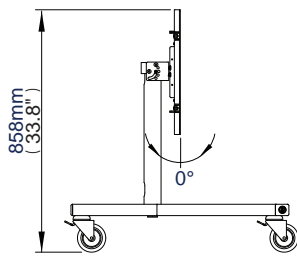

Levelling feet supplied

Low Level Flat Screen Trolley Designed for screens up to 65"

For more information please visit www.btechavmounts.com/BT8540

BT8540

Front view

Side view with Castors

Side view with Levelling Feet

Minimum Tilt

Maximum Tilt

Base

Universal Interface Plate

VESA Interface Plate

Colour:	Order Ref:	EAN Code:	Master Carton Qty:	Inner Carton Qty:	Master Carton Weight:	Master Carton Cube:
Black Base & Black Poles	BT8540/BB	5019318089336	0.5/0.5	0/0	11.3kg (24.91lbs) / 17kg (37.40lbs)	0.075cbm (2.66cuft) / 0.037cbm (1.31cuft)
Black Base & Chrome Poles	BT8540/BC	5019318089343	0.5/0.5	0/0	11.3kg (24.91lbs) / 17kg (37.40lbs)	0.075cbm (2.66cuft) / 0.037cbm (1.31cuft)
Silver Base & Chrome Poles	BT8540/SC	5019318089350	0.5/0.5	0/0	11.3kg (24.91lbs) / 17kg (37.40lbs)	0.075cbm (2.66cuft) / 0.037cbm (1.31cuft)