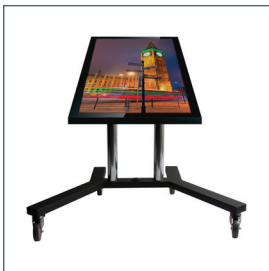

Low Level Flat Screen Trolley Designed for screens up to 65"

For more information please visit www.btechavmounts.com/BT8540

BT8540

PROINSTALL™

MAXIMUM FIXING DIMENSIONS
HORIZONTAL: 755mm (29.7") VERTICAL: 410mm (16.1")

BT8540

Low Level Flat Screen Trolley

Designed for touch screens up to 65" (165cm) / 70kg (154lbs)

- Fits screens with mounting patterns up to 755mm (29.7") x 410mm (16.1") including VESA patterns up to 600 x 400mm
- Adjustable tilt of 90° with fixed positions of 0°, -22.5°, -45°, -67.5° and -90°
- Mounts screen in landscape or portrait style
- Non-marking 4" locking/braked castors included
- Also supplied with optional screw in levelling feet
- 0.5m Ø60mm poles supplied with cable management holes
- Trolley Dimensions (including wheels):
Height: 832mm (32.8")*
Depth: 774mm (30.5")
Width: 1130mm (44.5")
- Colours Available:
Black Base with Black Poles,
Black Base with Chrome Poles and
Silver Base with Chrome Poles

*Additional height options are available, please contact us for more info

Mounts screen in landscape or portrait style

Tempered Glass Shelf and Bracket (BT7163 + BT7161) also available

Braked castors supplied