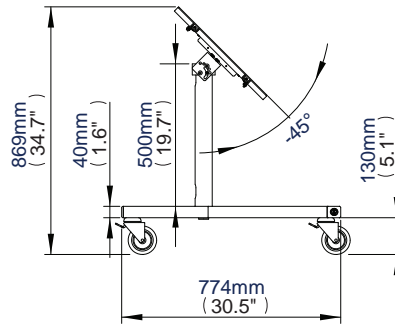

BT8540

Low Level Flat Screen Trolley

Designed for touch screens up to 65" (165cm) / 70kg (154lbs)

- Fits screens with mounting patterns up to 755mm (29.7") x 410mm (16.1") including VESA patterns up to 600 x 400mm
- Adjustable tilt of 90° with fixed positions of 0°, -22.5°, -45°, -67.5° and -90°
- Mounts screen in landscape or portrait style
- Non-marking 4" locking/braked castors included
- Also supplied with optional screw in levelling feet
- 0.5m Ø60mm poles supplied with cable management holes
- Trolley Dimensions (including wheels):
Height: 832mm (32.8")*
Depth: 774mm (30.5")
Width: 1130mm (44.5")
- Colours Available:
Black Base with Black Poles,
Black Base with Chrome Poles and
Silver Base with Chrome Poles

Levelling feet supplied

Low Level Flat Screen Trolley Designed for screens up to 65"

For more information please visit www.btechavmounts.com/BT8540

BT8540

Front view

Side view with Castors

Side view with Levelling Feet

Minimum Tilt

Maximum Tilt

Base

Universal Interface Plate

VESA Interface Plate

Colour:	Order Ref:	EAN Code:	Master Carton Qty:	Inner Carton Qty:	Master Carton Weight:	Master Carton Cube:
Black Base & Black Poles	BT8540/BB	5019318089336	0.5/0.5	0/0	11.3kg (24.91lbs) / 17kg (37.40lbs)	0.075cbm (2.66cuft) / 0.037cbm (1.31cuft)
Black Base & Chrome Poles	BT8540/BC	5019318089343	0.5/0.5	0/0	11.3kg (24.91lbs) / 17kg (37.40lbs)	0.075cbm (2.66cuft) / 0.037cbm (1.31cuft)
Silver Base & Chrome Poles	BT8540/SC	5019318089350	0.5/0.5	0/0	11.3kg (24.91lbs) / 17kg (37.40lbs)	0.075cbm (2.66cuft) / 0.037cbm (1.31cuft)