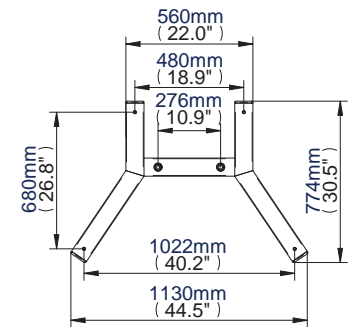

Low Level Flat Screen Trolley Designed for screens up to 65"

For more information please visit www.btechavmounts.com/BT8540

BT8540

PROINSTALL™

MAXIMUM FIXING DIMENSIONS
HORIZONTAL: 755mm (29.7") VERTICAL: 410mm (16.1")

BT8540

Low Level Flat Screen Trolley

Designed for touch screens up to 65" (165cm) / 70kg (154lbs)

- Fits screens with mounting patterns up to 755mm (29.7") x 410mm (16.1") including VESA patterns up to 600 x 400mm
- Adjustable tilt of 90° with fixed positions of 0°, -22.5°, -45°, -67.5° and -90°
- Mounts screen in landscape or portrait style
- Non-marking 4" locking/braked castors included
- Also supplied with optional screw in levelling feet
- 0.5m Ø60mm poles supplied with cable management holes
- Trolley Dimensions (including wheels):
Height: 832mm (32.8")*
Depth: 774mm (30.5")
Width: 1130mm (44.5")
- Colours Available:
Black Base with Black Poles,
Black Base with Chrome Poles and
Silver Base with Chrome Poles

Levelling feet supplied

Low Level Flat Screen Trolley Designed for screens up to 65"

For more information please visit www.btechavmounts.com/BT8540

BT8540

Front view

Side view with Castors

Side view with Levelling Feet

Minimum Tilt

Maximum Tilt

Base

Universal Interface Plate

VESA Interface Plate

Colour:	Order Ref:	EAN Code:	Master Carton Qty:	Inner Carton Qty:	Master Carton Weight:	Master Carton Cube:
Black Base & Black Poles	BT8540/BB	5019318089336	0.5/0.5	0/0	11.3kg (24.91lbs) / 17kg (37.40lbs)	0.075cbm (2.66cuft) / 0.037cbm (1.31cuft)
Black Base & Chrome Poles	BT8540/BC	5019318089343	0.5/0.5	0/0	11.3kg (24.91lbs) / 17kg (37.40lbs)	0.075cbm (2.66cuft) / 0.037cbm (1.31cuft)
Silver Base & Chrome Poles	BT8540/SC	5019318089350	0.5/0.5	0/0	11.3kg (24.91lbs) / 17kg (37.40lbs)	0.075cbm (2.66cuft) / 0.037cbm (1.31cuft)