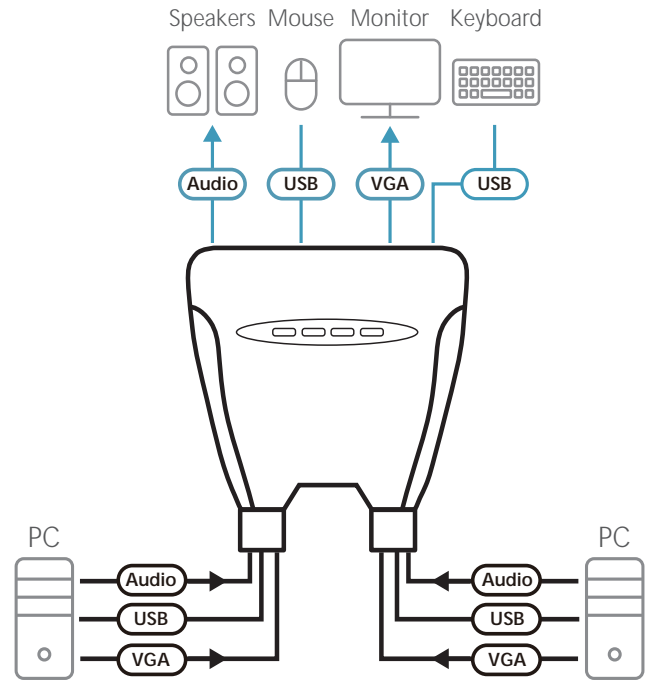

# 4-Port USB VGA/Audio Cable KVM Switch (1.8 m) / (0.9 m, 1.2 m) CS64U / CS64US

The CS64U / CS64US takes a giant step forward from prior cable KVM models, by offering built-in cables, USB peripheral sharing, and a firmware upgrade function that allows you to keep up with latest available versions.

Furthermore, the CS64U / CS64US features enhanced Video DynaSync™ technology, which stores the console monitor's EDID (Extended Display Identification Data) to optimize display resolution. The CS64U / CS64US also offers multiplatform support and computer selection via hotkeys to provide the ultimate in desktop convenience.

## Features

- One USB console controls four USB computers
  - USB mouse port can be used for USB 1.1 hub and USB 1.1 peripheral sharing
  - Computer selection via hotkeys
  - Select OS via Hotkey
  - Audio-enabled
  - Multiplatform support – Windows, Linux, Mac and Sun
  - Compact design – built-in 1.8 m cables (CS64U), or 0.9/1.2 m cables (CS64US)
  - Superior video quality – up to 2048 x 1536 @ 60 Hz; DDC2B
  - Video DynaSync™ – Exclusive ATEN technology eliminates boot-up display problems and optimizes resolution when switching between ports
  - Supports multimedia keyboards
  - Supports wireless keyboards and mice
  - Supports multifunction mice
  - Sun / Mac keyboard support and emulation\*
  - Auto Scan function to monitor computer operation
  - Bus-Powered
  - Firmware upgradable
- \* 1. PC keyboard combinations emulate Sun / Mac keyboards  
2. Sun / Mac keyboards only work with their own computers