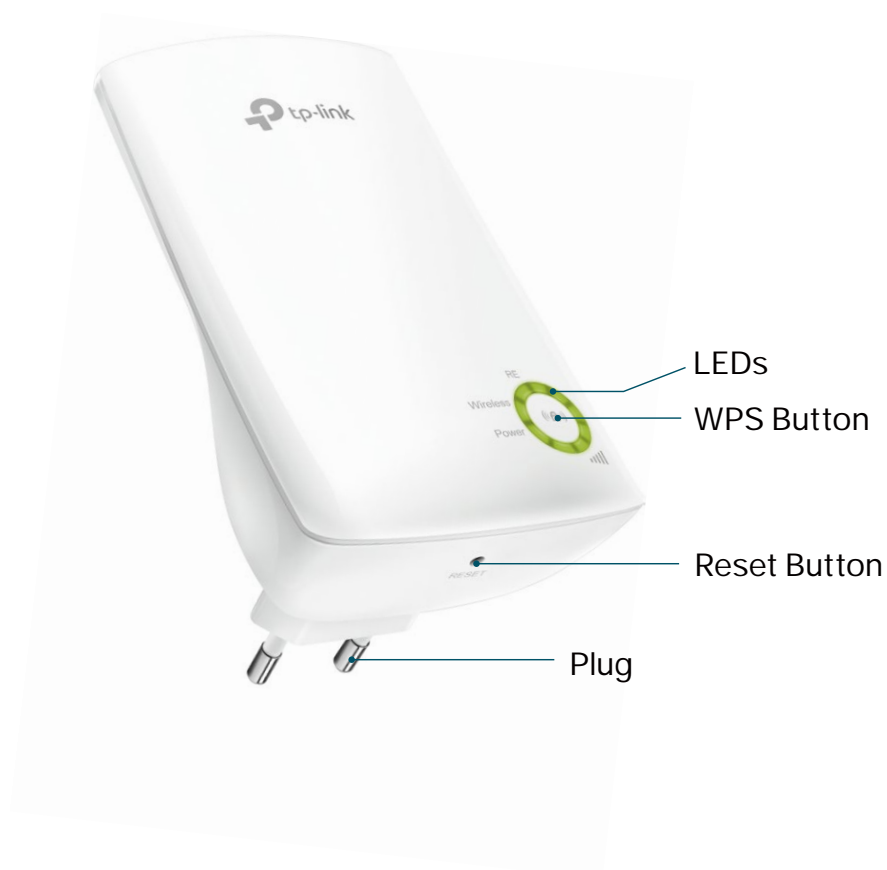

Specifications

Hardware

- Button: WPS Button, Reset Button
- Antenna: 2 Internal Antennas
- Power Consumption: 3.3W
- Dimensions (W × D × H): 65.8 × 75.2 × 110mm

Wireless

- Wireless Standards: IEEE 802.11b/g/n
- Frequency: 2.4GHz
- Signal Rate: 300Mbps at 2.4GHz
- Transmit Power: CE: <15dBm
- Reception Sensitivity:
  2.4GHz:
  11g 54Mbps: -80dBm, 11n HT20 MCS7: -79dBm
  11n HT40 MCS7: -76dBm
- Wireless Function: Enable/Disable Wireless Radio, Power Schedule
- Wireless Security: 64/128-bit WEP, WPA/WPA2-PSK encryptions

Others

- Certification
  CE, RoHS
- System Requirements
  Microsoft Windows 98SE, NT, 2000, XP, Vista™ or Windows 7, 8, 8.1, 10, MAC OS, NetWare, UNIX or Linux
  Internet Explorer 11, Firefox 12.0, Chrome 20.0, Safari 4.0, or other Java-enabled browser
- Package Contents
  300Mbps Wi-Fi Range Extender TL-WA854RE
  Quick Installation Guide

For more information, please visit

<http://www.tp-link.com/en/products/details/TL-WA854RE.html>

or scan the QR code left

Specifications are subject to change without notice. TP-Link is a registered trademark of TP-Link Technologies Co., Ltd. Other brands and product names are trademarks or registered trademarks of their respective holders. Copyright ©2018 TP-Link Technologies Co., Ltd. All rights reserved.

*Maximum wireless signal rates are the physical rates derived from IEEE Standard 802.11 specifications. Actual wireless data throughput and wireless coverage are not guaranteed and will vary as a result of network conditions, client limitations, and environmental factors, including building materials, obstacles, volume and density of traffic, and client location.

*The maximum extended Wi-Fi coverage specification is based on performance testing results. Actual Wi-Fi coverage may vary due to environmental factors, including building materials and wireless interferences.

www.tp-link.com

TP-Link 300Mbps Wi-Fi Range Extender TL-WA854RE