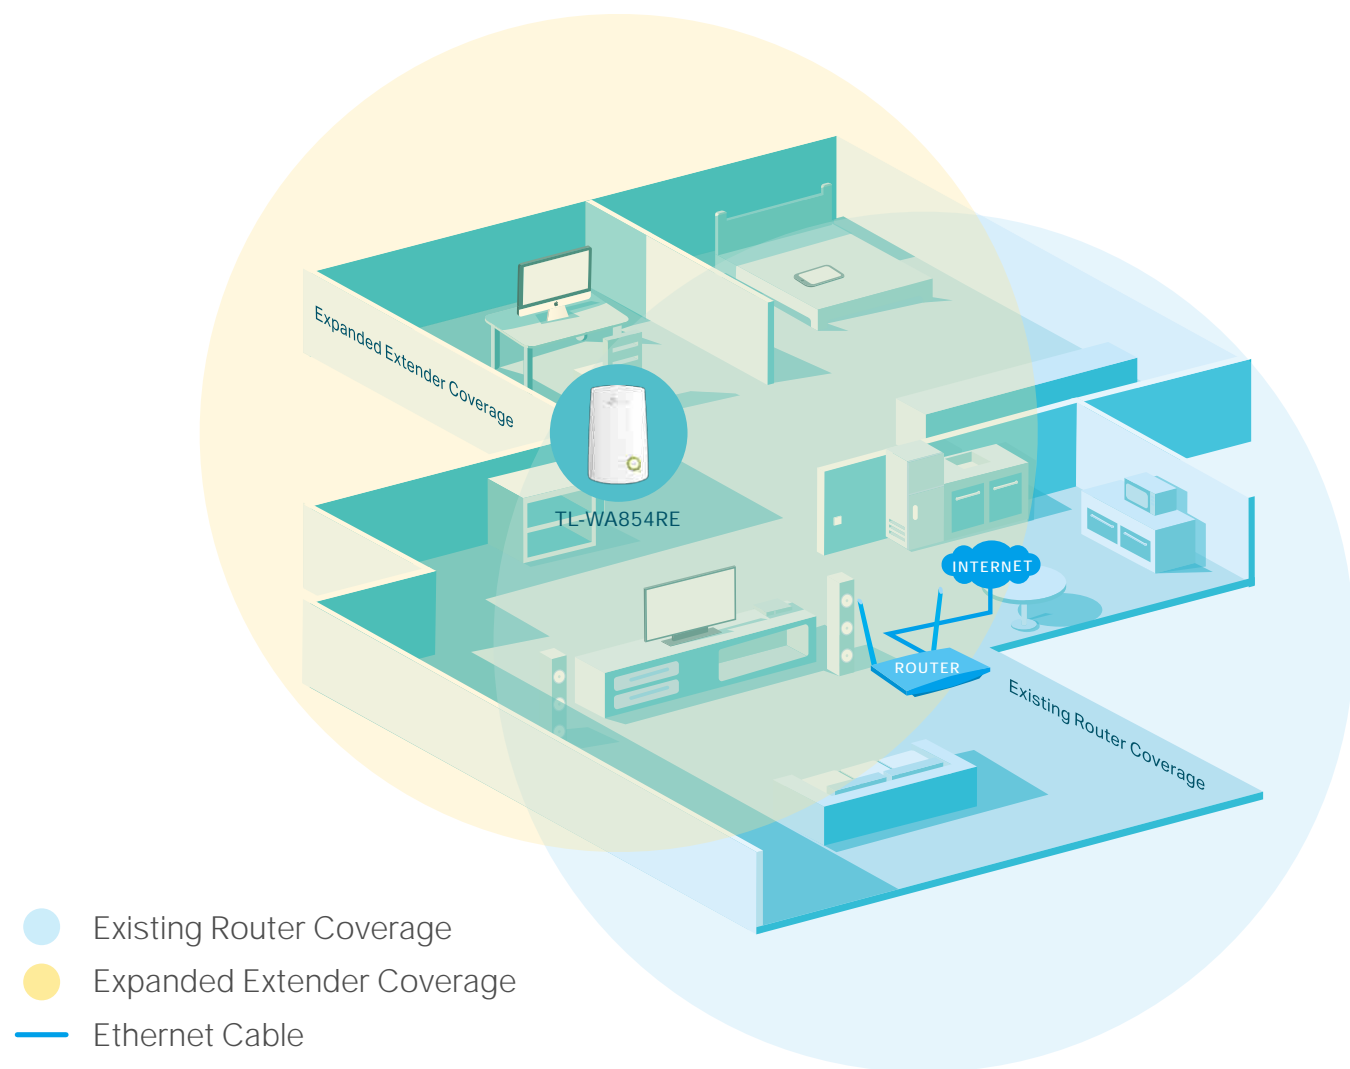

# 300Mbps Wi-Fi Range Extender

N300 2×2 MIMO

TL-WA854RE

Easy Setup

Tether App

Wi-Fi Dead-Zone Killer

## Extend the Range of Your Wi-Fi Network

The 300Mbps Wi-Fi Range Extender connects to your router wirelessly, strengthening and expanding its signal into areas it can't reach on its own, achieving speed of 300Mbps.

## Perfect Location at a Glimpse

The intelligent signal lights help you quickly find the best location to install the range extender.