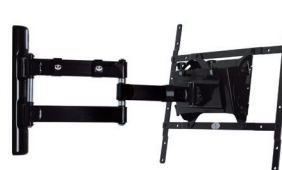

Double Arm Wall Mount with Tilt & Swivel designed for screens up to 50"

BTV504