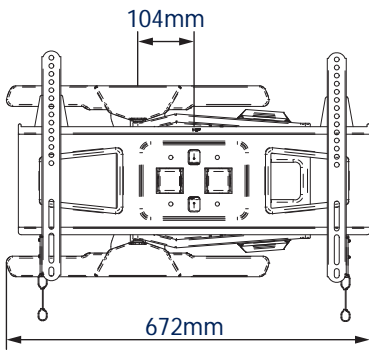

FRONT VIEW - FLAT TO WALL