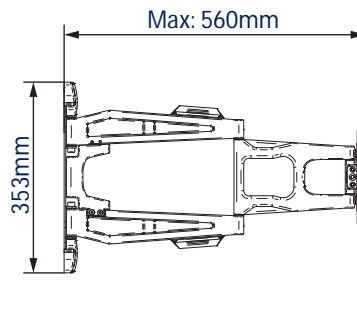

SIDE VIEW - MAXIMUM EXTENSION