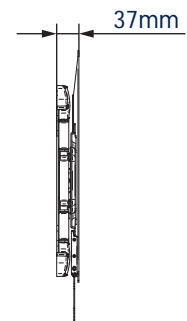

SIDE VIEW - FLAT TO WALL

PACKING INFORMATION

ORIGINAL DESIGNS BY B-TECH AV MOUNTS - REGISTERED DESIGNS & PATENTS APPLY

COLOUR:	ORDER REF:	EAN CODE:	MASTER CARTON QTY:	INNER CARTON QTY:	MASTER CARTON WEIGHT:	MASTER CARTON CUBE:
Black	BT8221/B	5019318759031	2	0	16.25kg	0.069cbm
White	BT8221/W	5019318759598	2	0	16.25kg	0.069cbm