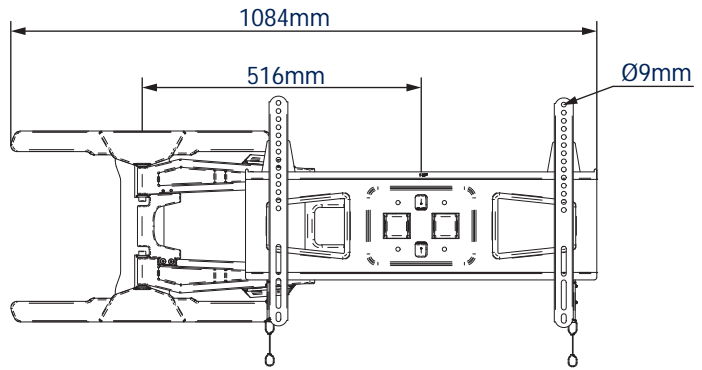

FRONT VIEW WITH ARM EXTENDED TO SIDE