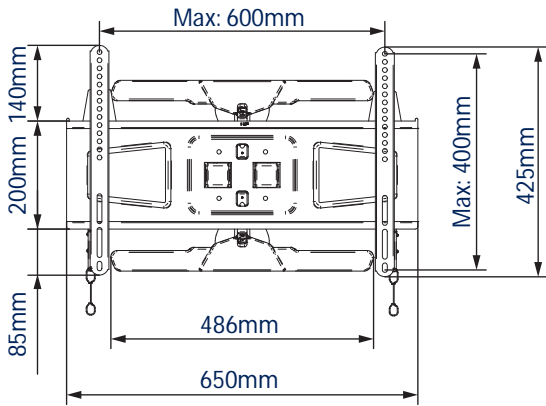

FRONT VIEW - MAXIMUM EXTENSION