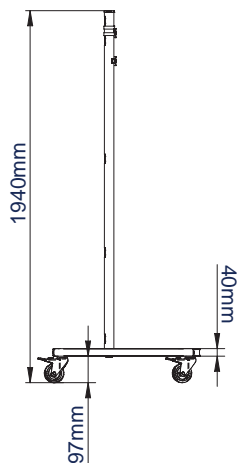

SIDE VIEW WITH CASTORS