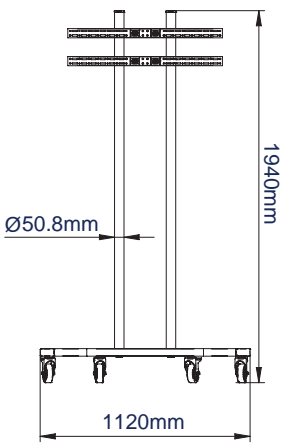

FRONT VIEW WITH CASTORS