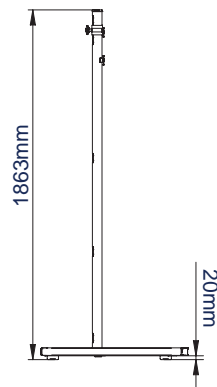

SIDE VIEW WITH LEVELLING FEET