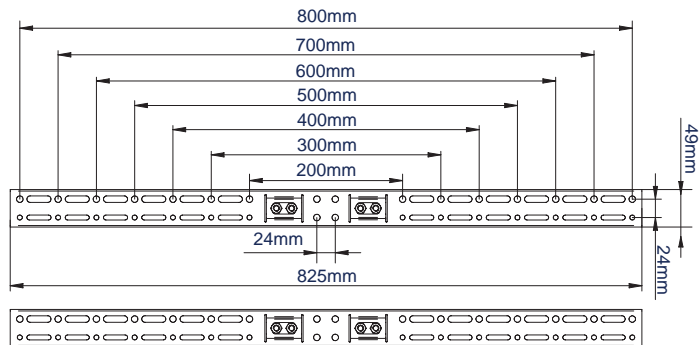

INTERFACE ARMS FOR SCREEN FIXINGS UP TO 800

PACKING INFORMATION

PLEASE NOTE, THIS IS A MULTI-BOX ITEM

COLOUR:	ORDER REF:	EAN CODE:	MASTER CARTON QTY:	INNER CARTON QTY:	MASTER CARTON WEIGHT:	MASTER CARTON CUBE:
Black	BT8503/B	5019318085451	1	0	17.3kg / 7.4kg	0.075cbm / 0.012cbm