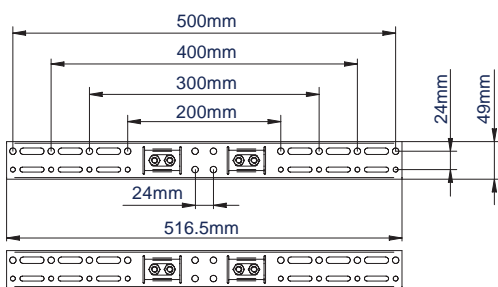

INTERFACE ARMS FOR SCREEN FIXINGS UP TO 500