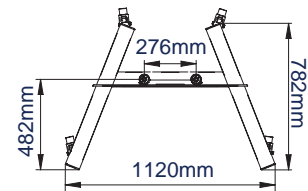

TROLLEY BASE