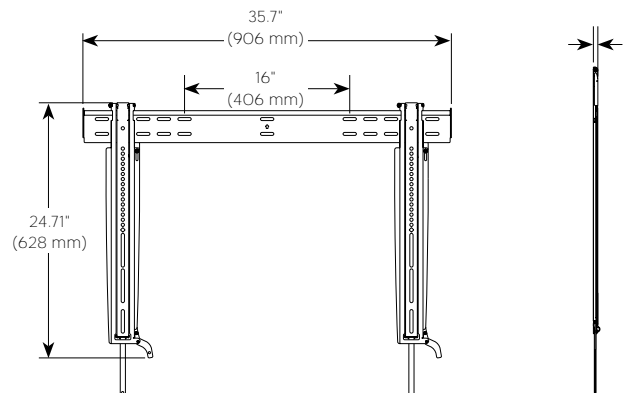

TECHNICAL DRAWINGS

For a complete list of THININSTALL accessories see pages 88 - 89.