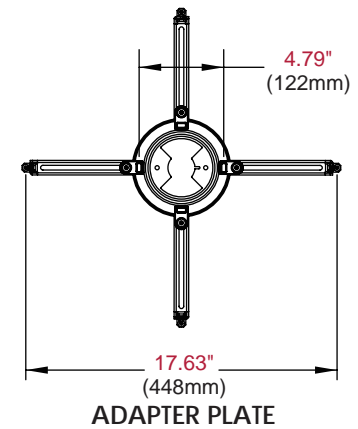

#### UNIVERSAL COMPATIBILITY

Spider® Universal Adaptor Plate extends up to 17.63" (448 mm) to fit most projector models

Pin-Point Image Alignment

PRGS-UNV(-S)(-W): PRGS Projector Mount for Projectors up to 50lb (22kg)

**Product Specifications**

	DIMENSIONS (W x H x D)	PRODUCT WEIGHT	LOAD CAPACITY	FINISH	AVAILABLE COLORS
PRGS-UNV(-S)(-W)	8.50" -17.63" x 3.63"-4.63" x 8.50"-17.63" (216-448 x 92-118 x 216-448mm)	4.27lb (1.9kg)	50lb (22kg)	Powder Coat	PRGS-UNV: Black PRGS-UNV-S: Silver PRGS-UNV-W: White

**Package Specifications**

	PACKAGE SIZE (W x H x D)	PACKAGE SHIP WEIGHT	PACKAGE UPC CODE	PACKAGE CONTENTS	UNITS IN PACKAGE
PRGS-UNV(-S)(-W)	14.25" x 6.75" x 3.00" (362 x 171 x 76mm)	4.9lb (2kg)	PRGS-UNV: 735029281795 PRGS-UNV-S: 735029281863 PRGS-UNV-W: 735029281870	Projector Mount, Spider® Universal Adaptor Plate, Mounting and Projector Attachment Hardware & Assembly Instructions	1

**Accessories**

- ACC & CMJ MODELS: Ceiling Plates
- AEC & EXT MODELS: Extension Columns
- PWA-14(W): Projector Wall Arm

All dimensions = inch (mm)

**SWIVEL (YAW) 360°** (when attached to extension column)  
+/- 15° (when flush mounted)