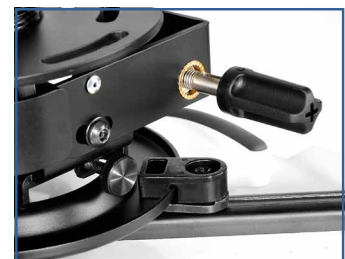

Pin-Point Image Alignment