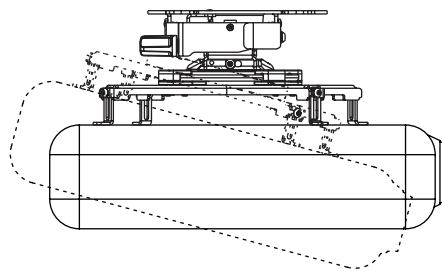

**Package Specifications**

	PACKAGE SIZE (W x H x D)	PACKAGE SHIP WEIGHT	PACKAGE UPC CODE	PACKAGE CONTENTS	UNITS IN PACKAGE
PRGS-UNV(-S)(-W)	14.25" x 6.75" x 3.00" (362 x 171 x 76mm)	4.9lb (2kg)	PRGS-UNV: 735029281795 PRGS-UNV-S: 735029281863 PRGS-UNV-W: 735029281870	Projector Mount, Spider® Universal Adaptor Plate, Mounting and Projector Attachment Hardware & Assembly Instructions	1

**Accessories**

- ACC & CMJ MODELS: Ceiling Plates
- AEC & EXT MODELS: Extension Columns
- PWA-14(W): Projector Wall Arm

All dimensions = inch (mm)

**SWIVEL (YAW) 360°** (when attached to extension column)  
+/- 15° (when flush mounted)