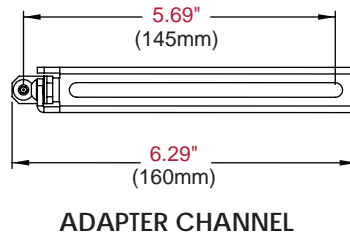

#### UNIVERSAL COMPATIBILITY

Spider® Universal Adaptor Plate extends up to 17.63" (448 mm) to fit most projector models

Pin-Point Image Alignment

PRGS-UNV(-S)(-W): PRGS Projector Mount for Projectors up to 50lb (22kg)

**Product Specifications**

	DIMENSIONS (W x H x D)	PRODUCT WEIGHT	LOAD CAPACITY	FINISH	AVAILABLE COLORS
PRGS-UNV(-S)(-W)	8.50" -17.63" x 3.63"-4.63" x 8.50"-17.63" (216-448 x 92-118 x 216-448mm)	4.27lb (1.9kg)	50lb (22kg)	Powder Coat	PRGS-UNV: Black PRGS-UNV-S: Silver PRGS-UNV-W: White

**Package Specifications**

	PACKAGE SIZE (W x H x D)	PACKAGE SHIP WEIGHT	PACKAGE UPC CODE	PACKAGE CONTENTS	UNITS IN PACKAGE
PRGS-UNV(-S)(-W)	14.25" x 6.75" x 3.00" (362 x 171 x 76mm)	4.9lb (2kg)	PRGS-UNV: 735029281795 PRGS-UNV-S: 735029281863 PRGS-UNV-W: 735029281870	Projector Mount, Spider® Universal Adaptor Plate, Mounting and Projector Attachment Hardware & Assembly Instructions	1

**Accessories**

- ACC & CMJ MODELS: Ceiling Plates
- AEC & EXT MODELS: Extension Columns
- PWA-14(W): Projector Wall Arm

All dimensions = inch (mm)

**SWIVEL (YAW) 360°** (when attached to extension column)  
+/- 15° (when flush mounted)