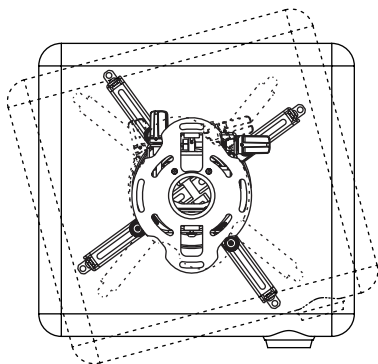

#### UNIVERSAL COMPATIBILITY

Spider® Universal Adaptor Plate extends up to 17.63" (448 mm) to fit most projector models

Pin-Point Image Alignment

PRGS-UNV(-S)(-W): PRGS Projector Mount for Projectors up to 50lb (22kg)

**Product Specifications**

	DIMENSIONS (W x H x D)	PRODUCT WEIGHT	LOAD CAPACITY	FINISH	AVAILABLE COLORS
PRGS-UNV(-S)(-W)	8.50" -17.63" x 3.63"-4.63" x 8.50"-17.63" (216-448 x 92-118 x 216-448mm)	4.27lb (1.9kg)	50lb (22kg)	Powder Coat	PRGS-UNV: Black PRGS-UNV-S: Silver PRGS-UNV-W: White

**Package Specifications**

	PACKAGE SIZE (W x H x D)	PACKAGE SHIP WEIGHT	PACKAGE UPC CODE	PACKAGE CONTENTS	UNITS IN PACKAGE
PRGS-UNV(-S)(-W)	14.25" x 6.75" x 3.00" (362 x 171 x 76mm)	4.9lb (2kg)	PRGS-UNV: 735029281795 PRGS-UNV-S: 735029281863 PRGS-UNV-W: 735029281870	Projector Mount, Spider® Universal Adaptor Plate, Mounting and Projector Attachment Hardware & Assembly Instructions	1

**Accessories**

- ACC & CMJ MODELS: Ceiling Plates
- AEC & EXT MODELS: Extension Columns
- PWA-14(W): Projector Wall Arm

All dimensions = inch (mm)

**SWIVEL (YAW) 360°** (when attached to extension column)  
+/- 15° (when flush mounted)