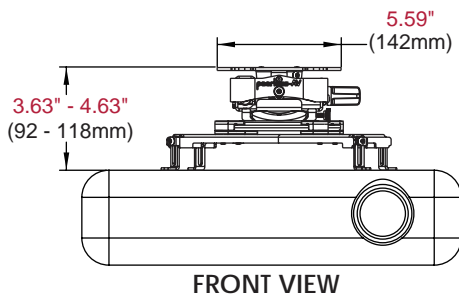

#### UNIVERSAL COMPATIBILITY

Spider® Universal Adaptor Plate extends up to 17.63" (448 mm) to fit most projector models

Pin-Point Image Alignment

PRGS-UNV(-S)(-W): PRGS Projector Mount for Projectors up to 50lb (22kg)

**Product Specifications**

	DIMENSIONS (W x H x D)	PRODUCT WEIGHT	LOAD CAPACITY	FINISH	AVAILABLE COLORS
PRGS-UNV(-S)(-W)	8.50" -17.63" x 3.63"-4.63" x 8.50"-17.63" (216-448 x 92-118 x 216-448mm)	4.27lb (1.9kg)	50lb (22kg)	Powder Coat	PRGS-UNV: Black PRGS-UNV-S: Silver PRGS-UNV-W: White

**Package Specifications**

	PACKAGE SIZE (W x H x D)	PACKAGE SHIP WEIGHT	PACKAGE UPC CODE	PACKAGE CONTENTS	UNITS IN PACKAGE
PRGS-UNV(-S)(-W)	14.25" x 6.75" x 3.00" (362 x 171 x 76mm)	4.9lb (2kg)	PRGS-UNV: 735029281795 PRGS-UNV-S: 735029281863 PRGS-UNV-W: 735029281870	Projector Mount, Spider® Universal Adaptor Plate, Mounting and Projector Attachment Hardware & Assembly Instructions	1

**Accessories**

- ACC & CMJ MODELS: Ceiling Plates
- AEC & EXT MODELS: Extension Columns
- PWA-14(W): Projector Wall Arm

All dimensions = inch (mm)

**SWIVEL (YAW) 360°** (when attached to extension column)  
+/- 15° (when flush mounted)