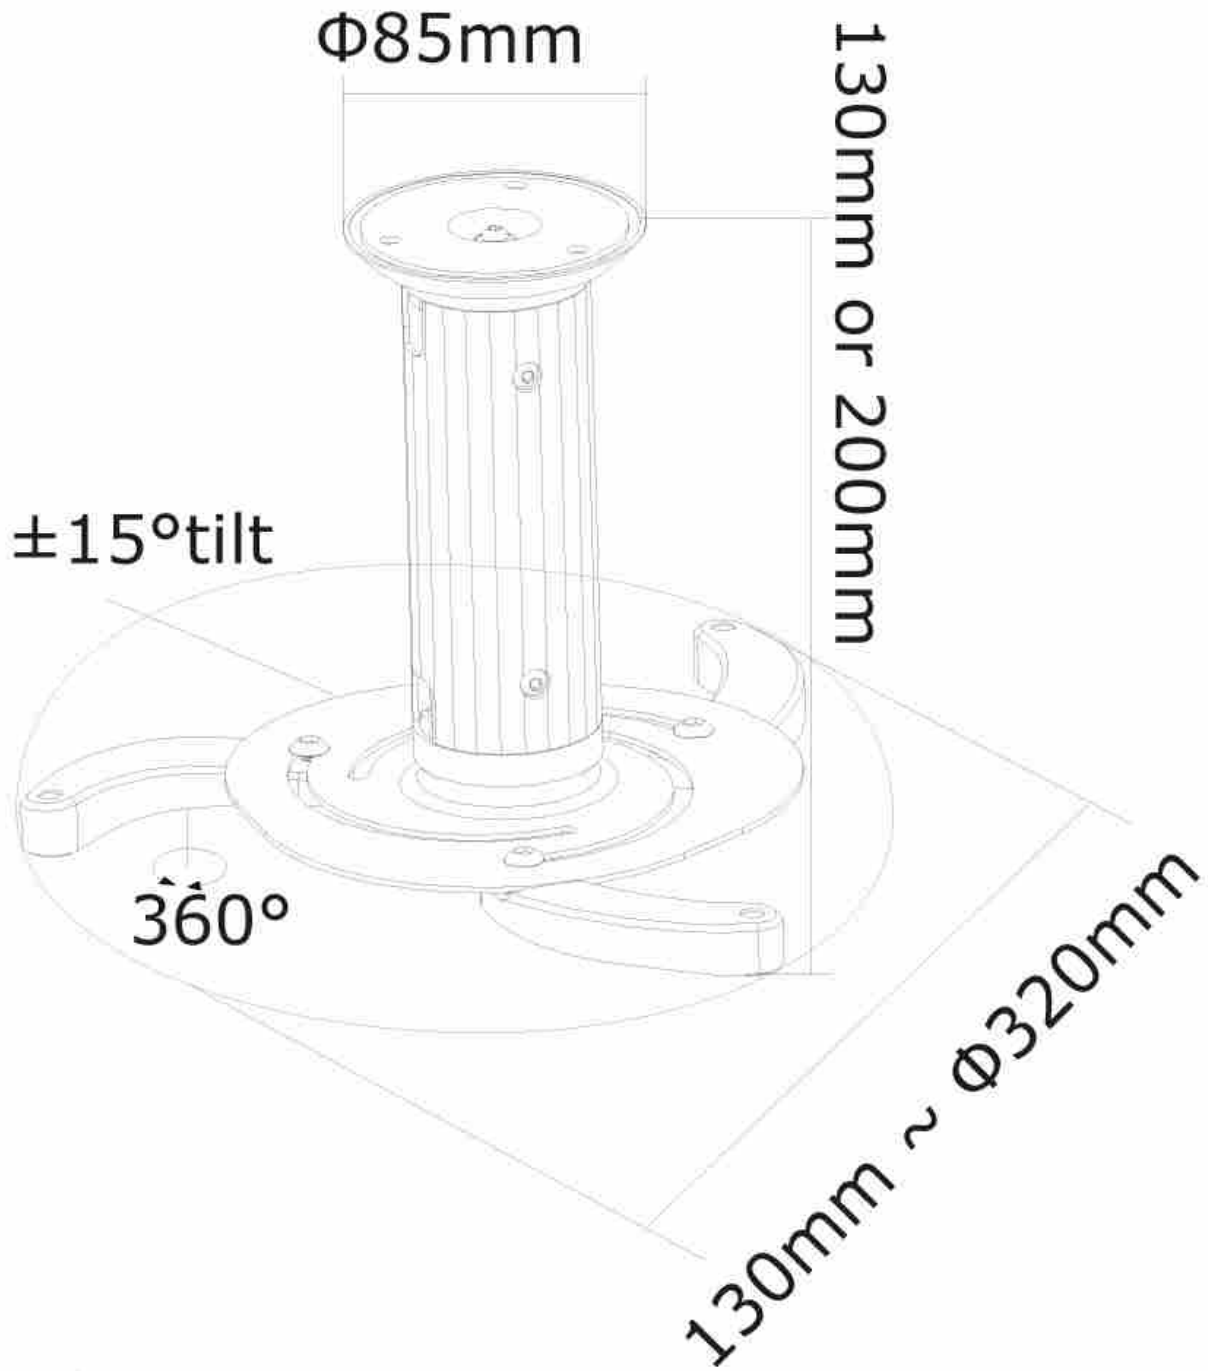

BEAMER-C80WHITE

NEOMOUNTS PROJECTOR CEILING MOUNT

Neomounts