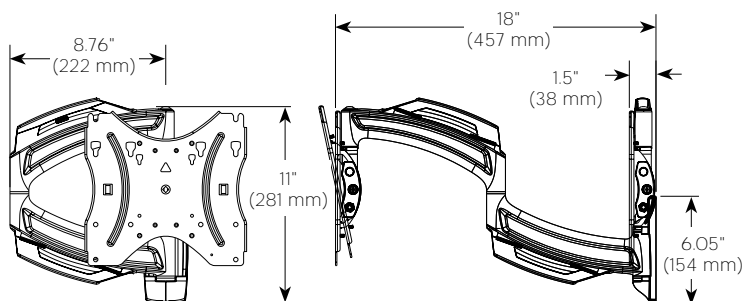

TECHNICAL DRAWINGS

RECOMMENDED ACCESSORIES

TA110 ■ Thinstall Series Component Shelf
- Below and Above

TA502 ■ In-Wall Accessory Box

For a complete list of Thinstall accessories see page **88 - 89**.