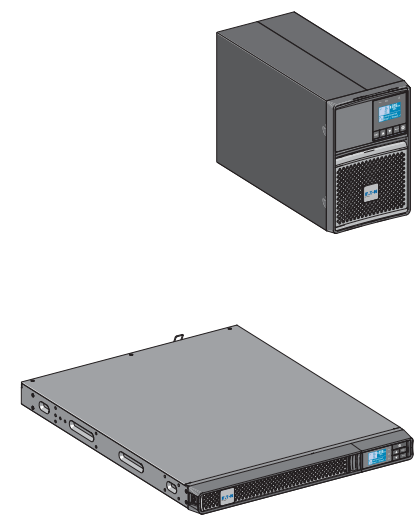

www.eaton.com

www.eaton.com

Tower models  
5P650IG2  
5P850IG2  
5P1150IG2  
5P1550IG2

1U Rack models  
5P650IRG2  
5P850IRG2  
5P1150IRG2  
5P1550IRG2

Quick Start

614-40230-00