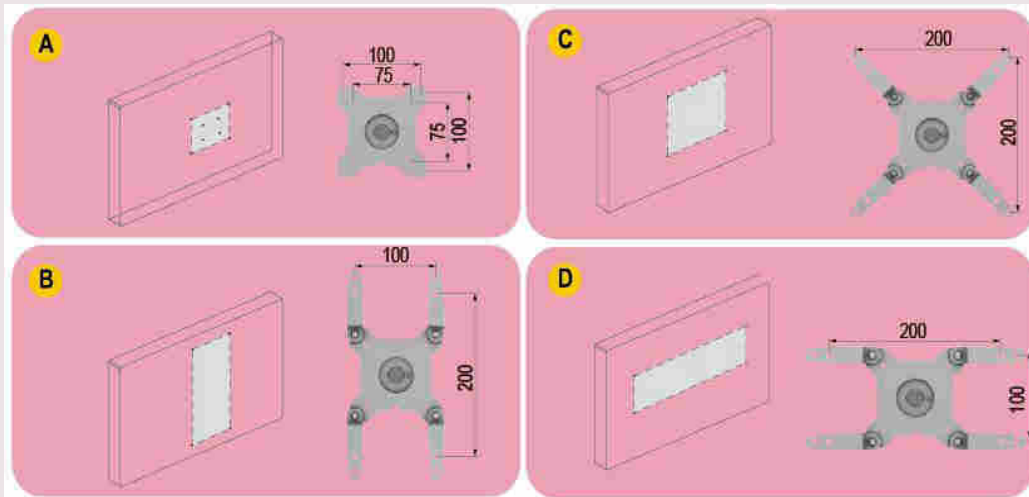

Specifications

Physical Specifications

Mounting Pattern:

- Max.200 x 200 mm

Screw Type:

- M4, M5, M6, M8

Material:

- Steel

Dimensions(WxLxD):

- 3.49" x 0.79" x 0.41"
88.6 x 20 x 10.3mm

Weight:

- 0.36Kg (0.79lbs)

Finish:

- Black

Warranty and Support

Warranty: 3 Years

Revision 1.02

AMRV100B

VESA 100x100 to VESA 200x200 or 200/100 Adapter, Black finish

AMRV100B

www.amer.com / www.amermounts.com

sales@amer.com

1-800-262-9703

Specifications subject to change without notice. Errors and omissions excepted. All trademarks are properties of their respective owners.