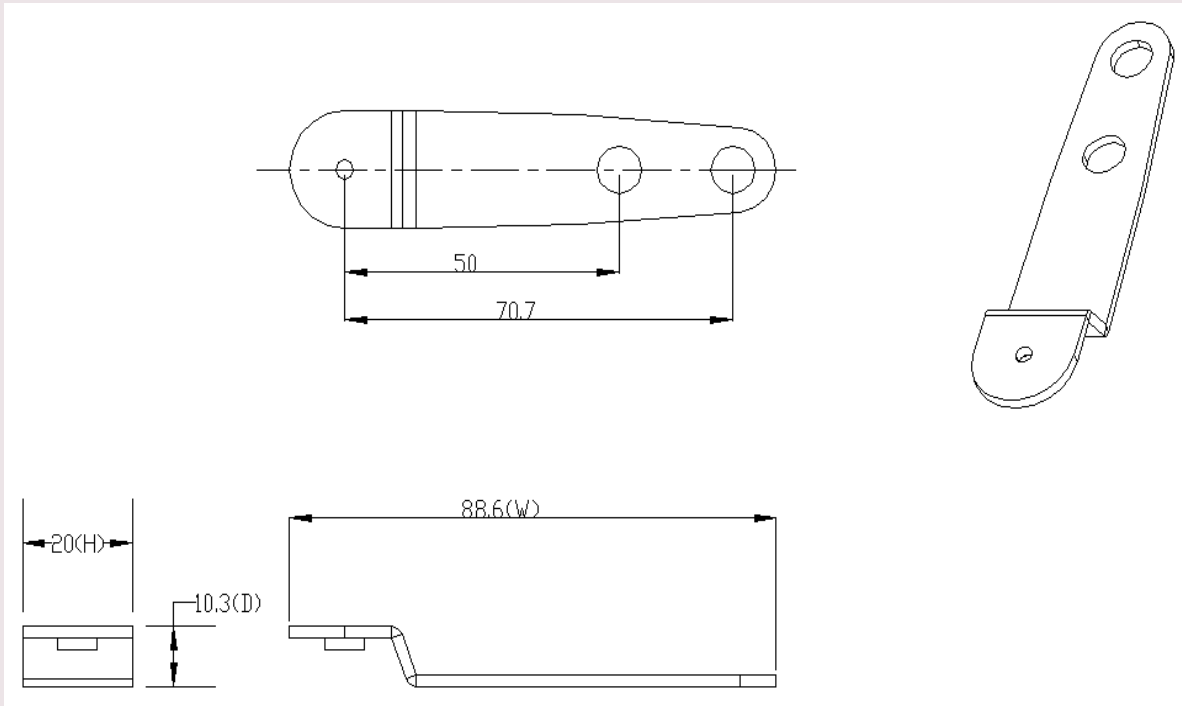

Specifications

Physical Specifications

Mounting Pattern:

- Max.200 x 200 mm

Screw Type:

- M4, M5, M6, M8

Material:

- Steel

Dimensions(WxLxD):

- 3.49" x 0.79" x 0.41"
88.6 x 20 x 10.3mm

Weight:

- 0.36Kg (0.79lbs)

Finish:

- Black

Warranty and Support

Warranty: 3 Years

Revision 1.02

AMRV100B

VESA 100x100 to VESA 200x200 or 200/100 Adapter, Black finish

AMRV100B

www.amer.com / www.amermounts.com

sales@amer.com

1-800-262-9703

Specifications subject to change without notice. Errors and omissions excepted. All trademarks are properties of their respective owners.