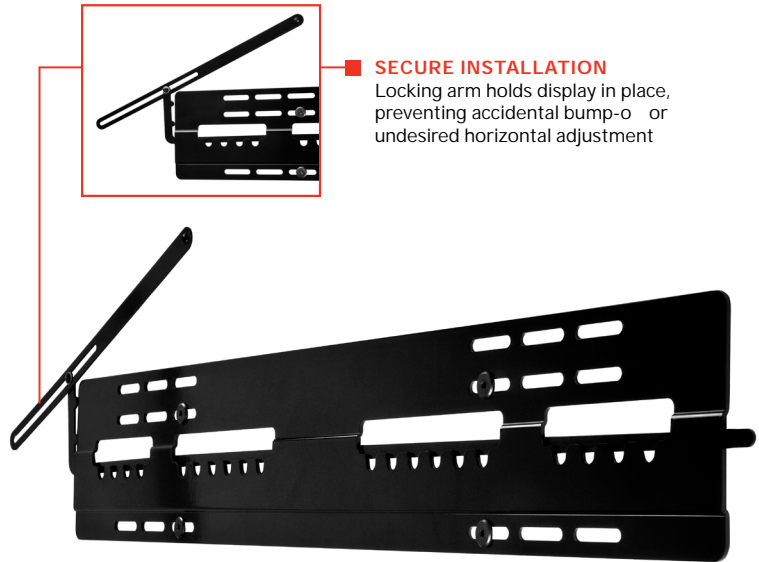

SUF651

**Mounting Pattern**  
150 to 400mm &  
550 to 700mm

**Max Load**  
150lb  
(68kg)

# DesignerSeries™ Universal Ultra Slim Flat Wall Mount

FOR 37" TO 75" ULTRA-THIN DISPLAYS\*

One of the world's slimmest mounts, at only 0.19" (5mm) thin, the SUF651 brings displays closer to the wall than most other products in the industry. This near-invisible mount is the beauty that supports the modern style of the latest ultra-thin displays, while the locking arm ensures a secure installation. This unmatched solution delivers space-saving, ultra-sleek looks and brings the display ultra-close to the wall.

- Mount compatible with ultra-thin displays with 150-400mm (in 25mm increments) and 550-700mm (in 25mm increments) horizontal mounting hole patterns
- Ultra slim design holds ultra-thin display only 0.19" (5mm) from the wall for a near-invisible application
- Theft resistant security screw on locking arm
- Easy three-step installation:
  1. Mount the wall plate
  2. Attach display adaptors to display
  3. Hang display
- Mounts to wood studs and concrete
- Comes with fastener pack with all necessary display attachment hardware

**SECURE INSTALLATION**

Locking arm holds display in place, preventing accidental bump-off or undesired horizontal adjustment

Holds display 0.19" (5mm) from the wall

Please visit [peerless-av.com/en-us/patents](http://peerless-av.com/en-us/patents) for patent information.