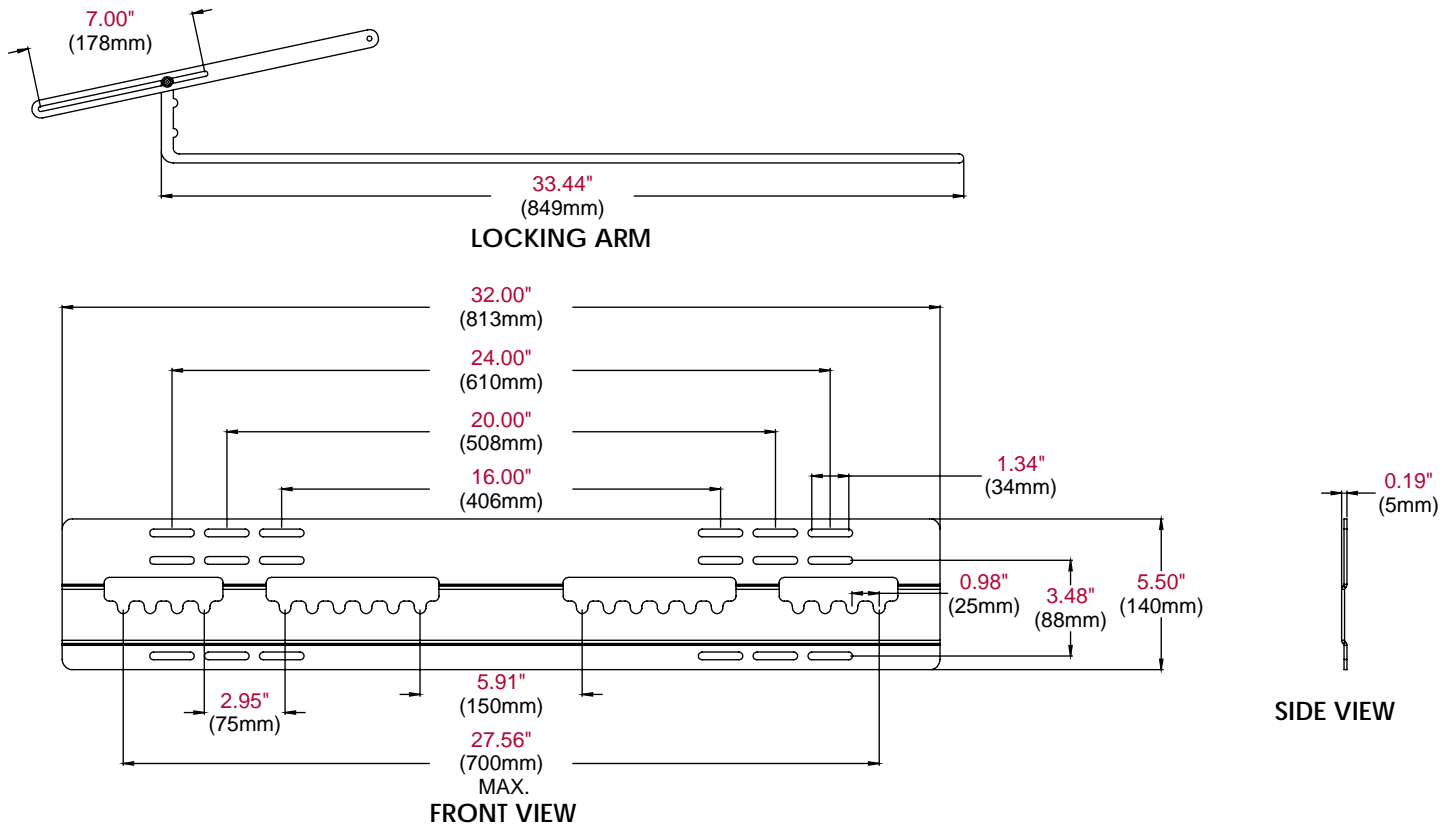

SUF651 DesignerSeries™ Universal Ultra Slim Flat Wall Mount for 37" to 75" Ultra-Thin Displays

Product Specifications

	DIMENSIONS (W x H x D)	PRODUCT WEIGHT	LOAD CAPACITY	FINISH	AVAILABLE COLORS
SUF651	32.00" x 5.50" x 0.19" (813 x 140 x 5mm)	4.32lb (1.94kg)	150lb (68kg)	Scratch Resistant Fused Epoxy	Gloss Black

Package Specifications

	PACKAGE SIZE (W x H x D)	PACKAGE SHIP WEIGHT	PACKAGE UPC CODE	PACKAGE CONTENTS	UNITS IN PACKAGE
SUF651	6.00" x 1.375" x 39.75" (152.4 x 34.925 x 1009.65mm)	5.8lb (2.61kg)	735029278375	Wall Mount, Locking Arm, Mounting and Display Attachment Hardware	1

Accessories

- ACC952: Above Display SUF Security Lock Accessory
- ESHV models: AV Wall Shelves
- IBA2(-W), IBA2AC(-W), IBA3(-W), IBA3AC(-W): Recessed Cable Management and Power Storage Accessory Box
- IBA4-W: Easy Mount Recessed Low Voltage Cable Plate
- IBA5-W: Recessed Low Voltage Media Plate with Duplex Surge Suppressor

All dimensions = inch (mm)

Architect Specifications

The DesignerSeries™ Universal Ultra Slim Flat Wall Mount shall be a Peerless-AV model SUF651 and shall be located where indicated on the plans. Assembly and installation shall be done according to instructions provided by the manufacturer.

Visit peerless-av.com to see the complete line of AV solutions from Peerless-AV, including outdoor displays, wireless, kiosks, digital audio, display mounts, projector mounts, carts/stands, and a full assortment of accessories.

Peerless-AV
2300 White Oak Circle
Aurora, IL 60502 USA

(800) 865-2112
(630) 375-5100
Fax: (800) 359-6500

Peerless-AV EMEA
Unit 3 Watford Interchange
Colonial Way, Watford
Herts, WD24 4WP
United Kingdom
+44 (0) 1923 200100
Fax: +44 (0) 1923 200101

Peerless-AV Latin America
Ave de las Industrias 413
Parque Industrial Escobedo
Escobedo, N.L.,
Mexico 66062
+52 (81) 8384-8300
Fax: +52 (81) 8384-8360