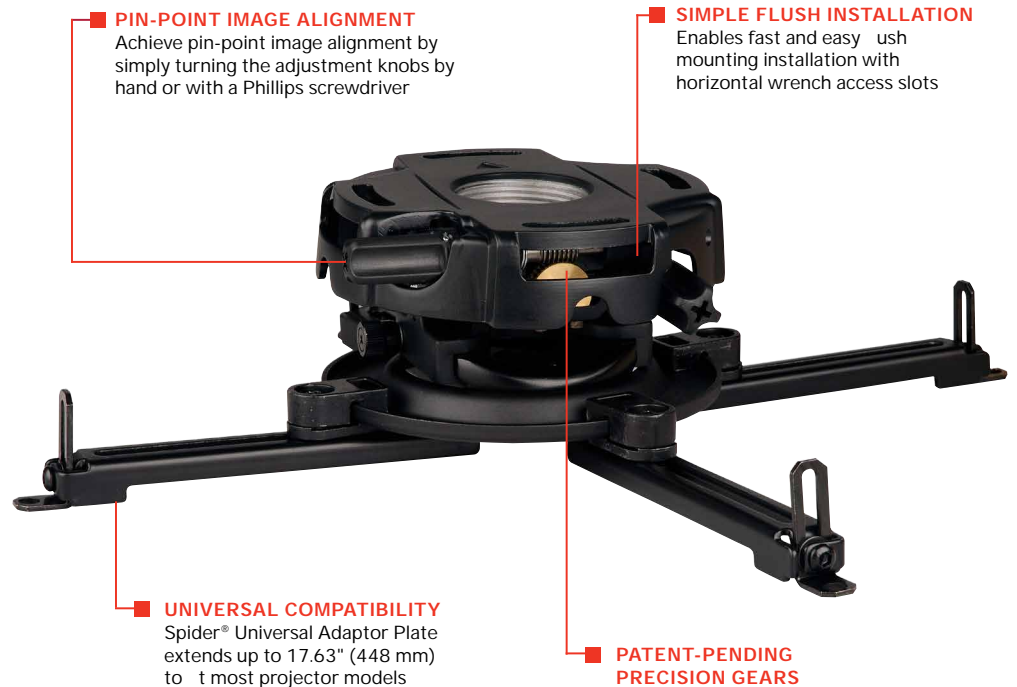

PRG-UNV(-W)
PRG-1(-W)

Max load
50lb (22kg)

PRG Precision Gear Projector Mount

FOR MULTIMEDIA PROJECTORS UP TO 50LB (22KG)

Peerless-AV's PRG Precision Gear Projector Mount simplifies image alignment. The patent-pending precision gear design allows exact tilt and roll image positioning by either simply turning two adjustment knobs with a Phillips screw driver, or use the tool-less option by extending the knobs to adjust by hand. Just set the precision gear to the desired position to secure it in place – it will hold its position even during projector maintenance. With Peerless-AV's PRG Precision Gear Projector Mount, just set it and forget it. No more adjustment screws. No more micro adjustments. No more hassles.

- Patent-pending precision gears provide exact projector image alignment
- Two adjustment knobs control projector image alignment
- Pre-assembled design reduces installation time
- Horizontal wrench access slots make flush mounting installations fast and easy
- Cable management allows cables to be routed through the projector mount and out of sight
- "U" shaped pitch bracket allows for hassle free cable routing
- Quick-release mechanism to easily service projector
- Spider® Universal Adaptor Plate extends up to 17.63" (448 mm) to fit most projector models
- Pre-installed security screws provide optional tilt and roll lock to prevent tampering with adjustment knobs
- Specifications:
 - Tilt: $\pm 20^\circ$
 - Roll: $\pm 10^\circ$
 - Swivel: 360° when mounted on extension column
 $\pm 15^\circ$ when flush mounted on ceilings

PIN-POINT IMAGE ALIGNMENT

Achieve pin-point image alignment by simply turning the adjustment knobs by hand or with a Phillips screwdriver

SIMPLE FLUSH INSTALLATION

Enables fast and easy flush mounting installation with horizontal wrench access slots