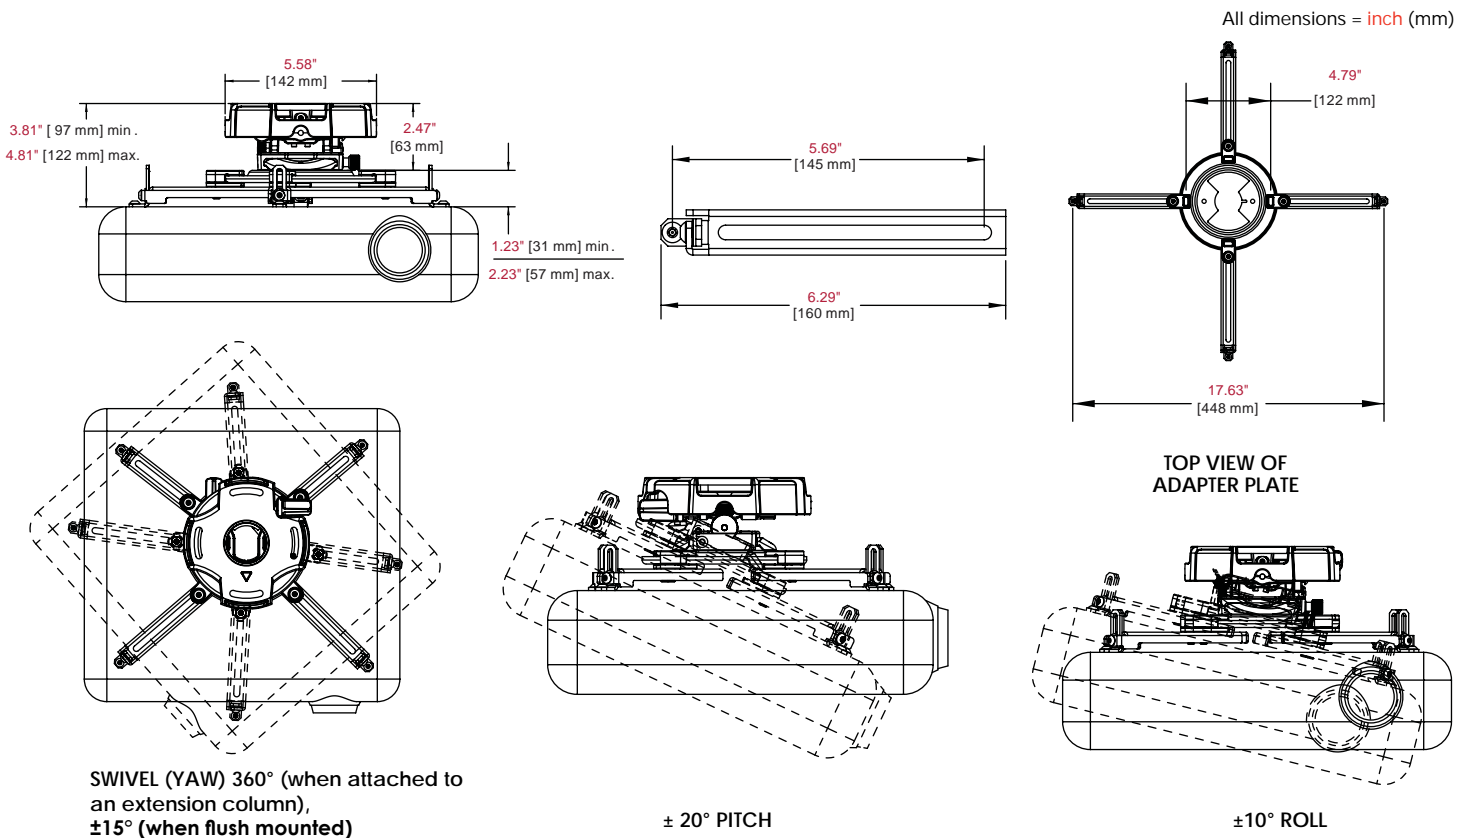

PRG-UNV(-W): PRG Precision Projector Mount with Spider® Universal Adaptor Plate
PRG-1(-W): PRG Precision Projector Mount (PAP Model Adaptor Plate Required)

Product Specifications

	DIMENSIONS (W x H x D)	PRODUCT WEIGHT	LOAD CAPACITY	FINISH	AVAILABLE COLORS
PRG-UNV(-W)	8.5"-17.63" x 3.81"-4.81" x 8.5"-17.63" (216-448 x 97-122 x 216-448mm)	3.08lb (1.4kg)	50lb (22kg)	Scratch Resistant Fused Epoxy	PRG-UNV: Black
PRG-1(-W)	5.58" x 2.47" x 5.58" (142 x 63 x 142mm)	1.56lb (.71kg)			PRG-UNV-W: White PRG-1: Black PRG-1-W: White

Package Specifications

	PACKAGE SIZE (W x H x D)	PACKAGE SHIP WEIGHT	PACKAGE UPC CODE	PACKAGE CONTENTS	UNITS IN PACKAGE	
PRG-UNV(-W)	6.19" x 2.81" x 11.63" (157 x 71 x 295mm)	3.78lb (1.7kg)	PRG-UNV: 735029249887 PRG-UNV-W: 735029249900	PRG Precision Gear Projector Mount, Spider® Universal Adaptor Plate, Mounting and Projector Attachment Hardware, Assembly Instructions	1	
PRG-1(-W)	6.5" x 3" x 7.125" (165 x 76 x 181mm)	1.82lb (.83kg)	PRG-1: 735029249856 PRG-1-W: 735029249870			PRG Precision Gear Projector Mount, Mounting Attachment Hardware, Assembly Instructions

Accessories

CMJ MODELS, ACC570, ACC571, ACC912: Ceiling Kits
ACC840/845: Anit-Vibration Mount
ADJ, EXT AND EXA/B/C: Extension Columns
ACC800/850 & ACC852/856: Cable Management Adaptor
ACC830: Side-to-Side Adjuster
PWA14 & EXA/B: Wall Mount Arm
ACC050: Stability Kit

Architect Specifications

The PRG-Precision Gear Projector Mount shall be a Peerless-AV model PRG-UNV or PRG-1 and shall be located where indicated on the plans. Assembly and installation shall be done according to instructions provided by the manufacturer.

Visit peerless-av.com to see the complete line of AV solutions from Peerless-AV, including outdoor displays, wireless, kiosks, digital audio, display mounts, projector mounts, carts/stands, and a full assortment of accessories.

Peerless-AV
2300 White Oak Circle
Aurora, IL 60502 USA
(800) 865-2112
(630) 375-5100
Fax: (800) 359-6500

Peerless-AV EMEA
Unit 3 Watford Interchange
Colonial Way, Watford
Herts, WD24 4WP
United Kingdom
+44 (0) 1923 200100
Fax: +44 (0) 1923 200101

Peerless-AV Latin America
Ave de las Industrias 413
Parque Industrial Escobedo
Escobedo, N.L.,
Mexico 66062
+52 (81) 8384-8300
Fax: +52 (81) 8384-8360