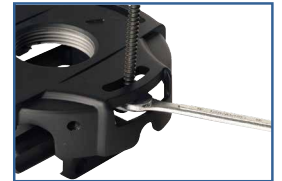

Exclusive Horizontal Wrench Access Slot

✉ info@peerless-av.com

🌐 peerless-av.com

peerless-AV®
Driving Technology Through Innovation