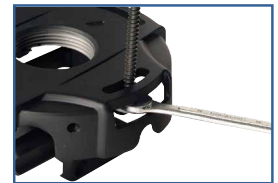

PRG-UNV(-W)
PRG-1(-W)

Max load
50lb (22kg)

PRG Precision Gear Projector Mount

FOR MULTIMEDIA PROJECTORS UP TO 50LB (22KG)

Peerless-AV's PRG Precision Gear Projector Mount simplifies image alignment. The patent-pending precision gear design allows exact tilt and roll image positioning by either simply turning two adjustment knobs with a Phillips screw driver, or use the tool-less option by extending the knobs to adjust by hand. Just set the precision gear to the desired position to secure it in place – it will hold its position even during projector maintenance. With Peerless-AV's PRG Precision Gear Projector Mount, just set it and forget it. No more adjustment screws. No more micro adjustments. No more hassles.

PIN-POINT IMAGE ALIGNMENT
Achieve pin-point image alignment by simply turning the adjustment knobs by hand or with a Phillips screwdriver

SIMPLE FLUSH INSTALLATION
Enables fast and easy flush mounting installation with horizontal wrench access slots

UNIVERSAL COMPATIBILITY
Spider® Universal Adaptor Plate extends up to 17.63" (448 mm) to fit most projector models

PATENT-PENDING PRECISION GEARS
Reduces installation time and delivers pin-point image alignment

Precision Gear Technology

"U" Shaped Pitch Bracket for Easy Cable Routing

Exclusive Horizontal Wrench Access Slot

✉ info@peerless-av.com

🌐 peerless-av.com

peerless-AV®
Driving Technology Through Innovation