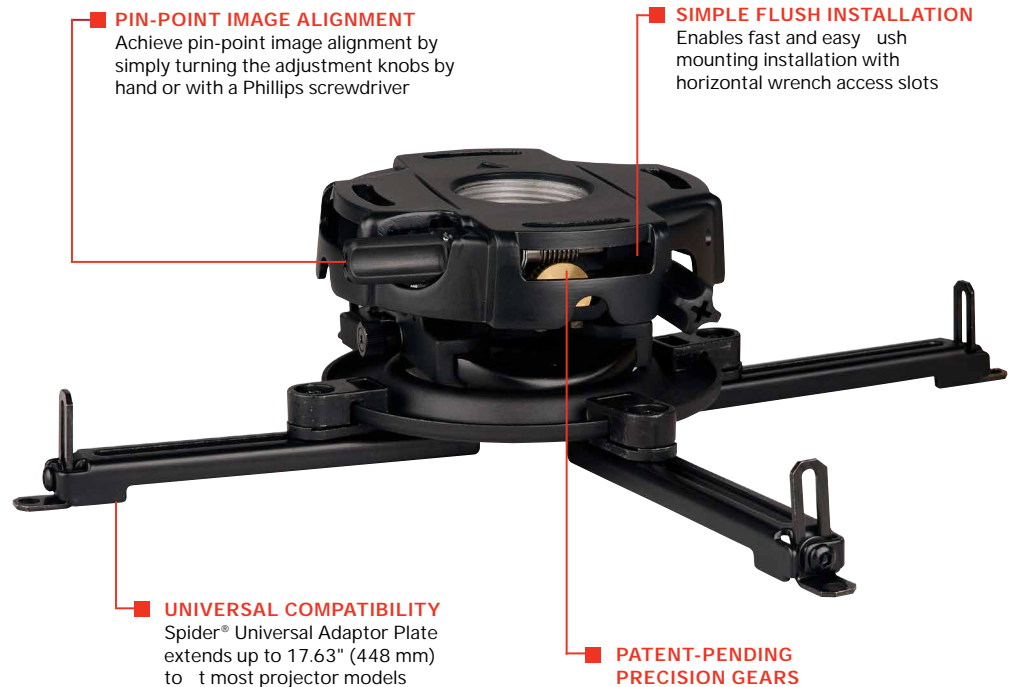

PRG-UNV(-W)
PRG-1(-W)

Max load
50lb (22kg)

PRG Precision Gear Projector Mount

FOR MULTIMEDIA PROJECTORS UP TO 50LB (22KG)

Peerless-AV's PRG Precision Gear Projector Mount simplifies image alignment. The patent-pending precision gear design allows exact tilt and roll image positioning by either simply turning two adjustment knobs with a Phillips screw driver, or use the tool-less option by extending the knobs to adjust by hand. Just set the precision gear to the desired position to secure it in place – it will hold its position even during projector maintenance. With Peerless-AV's PRG Precision Gear Projector Mount, just set it and forget it. No more adjustment screws. No more micro adjustments. No more hassles.

- Patent-pending precision gears provide exact projector image alignment
- Two adjustment knobs control projector image alignment
- Pre-assembled design reduces installation time
- Horizontal wrench access slots make flush mounting installations fast and easy
- Cable management allows cables to be routed through the projector mount and out of sight
- "U" shaped pitch bracket allows for hassle free cable routing
- Quick-release mechanism to easily service projector
- Spider® Universal Adaptor Plate extends up to 17.63" (448 mm) to fit most projector models
- Pre-installed security screws provide optional tilt and roll lock to prevent tampering with adjustment knobs
- Specifications:
 - Tilt: $\pm 20^\circ$
 - Roll: $\pm 10^\circ$
 - Swivel: 360° when mounted on extension column
 $\pm 15^\circ$ when flush mounted on ceilings

PIN-POINT IMAGE ALIGNMENT
Achieve pin-point image alignment by simply turning the adjustment knobs by hand or with a Phillips screwdriver

SIMPLE FLUSH INSTALLATION
Enables fast and easy flush mounting installation with horizontal wrench access slots