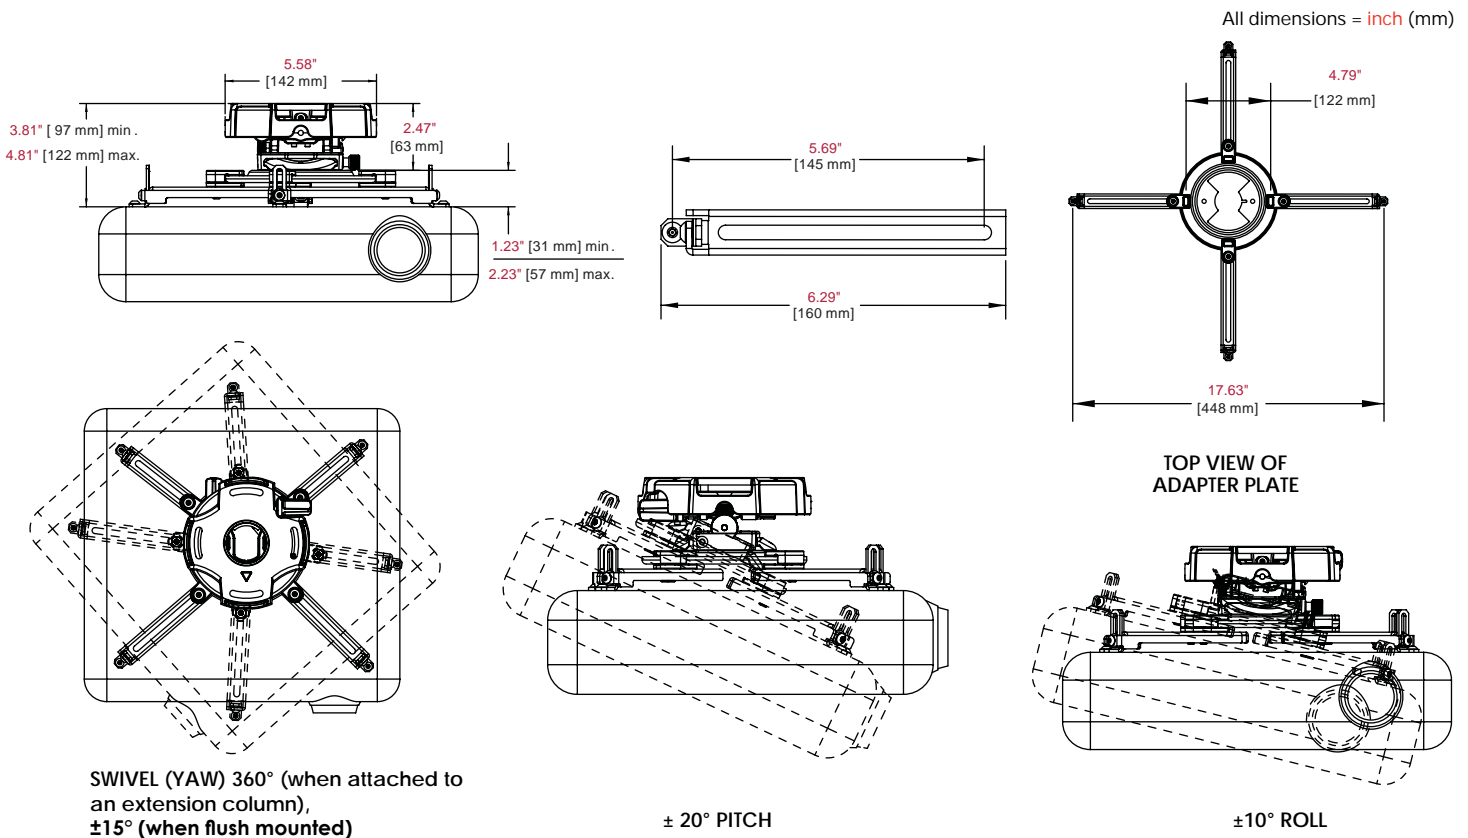

PRG-UNV(-W): PRG Precision Projector Mount with Spider® Universal Adaptor Plate
PRG-1(-W): PRG Precision Projector Mount (PAP Model Adaptor Plate Required)

Product Specifications

	DIMENSIONS (W x H x D)	PRODUCT WEIGHT	LOAD CAPACITY	FINISH	AVAILABLE COLORS
PRG-UNV(-W)	8.5"-17.63" x 3.81"-4.81" x 8.5"-17.63" (216-448 x 97-122 x 216-448mm)	3.08lb (1.4kg)	50lb (22kg)	Scratch Resistant Fused Epoxy	PRG-UNV: Black
PRG-1(-W)	5.58" x 2.47" x 5.58" (142 x 63 x 142mm)	1.56lb (.71kg)			PRG-UNV-W: White PRG-1: Black PRG-1-W: White

Package Specifications

	PACKAGE SIZE (W x H x D)	PACKAGE SHIP WEIGHT	PACKAGE UPC CODE	PACKAGE CONTENTS	UNITS IN PACKAGE	
PRG-UNV(-W)	6.19" x 2.81" x 11.63" (157 x 71 x 295mm)	3.78lb (1.7kg)	PRG-UNV: 735029249887 PRG-UNV-W: 735029249900	PRG Precision Gear Projector Mount, Spider® Universal Adaptor Plate, Mounting and Projector Attachment Hardware, Assembly Instructions	1	
PRG-1(-W)	6.5" x 3" x 7.125" (165 x 76 x 181mm)	1.82lb (.83kg)	PRG-1: 735029249856 PRG-1-W: 735029249870			PRG Precision Gear Projector Mount, Mounting Attachment Hardware, Assembly Instructions

Accessories

CMJ MODELS, ACC570, ACC571, ACC912:	Ceiling Kits	ACC830:	Side-to-Side Adjuster
ACC840/845:	Anit-Vibration Mount	PWA14 & EXA/B:	Wall Mount Arm
ADJ, EXT AND EXA/B/C:	Extension Columns	ACC050:	Stability Kit
ACC800/850 & ACC852/856:	Cable Management Adaptor		

Architect Specifications

The PRG-Precision Gear Projector Mount shall be a Peerless-AV model PRG-UNV or PRG-1 and shall be located where indicated on the plans. Assembly and installation shall be done according to instructions provided by the manufacturer.

Visit peerless-av.com to see the complete line of AV solutions from Peerless-AV, including outdoor displays, wireless, kiosks, digital audio, display mounts, projector mounts, carts/stands, and a full assortment of accessories.

Peerless-AV
2300 White Oak Circle
Aurora, IL 60502 USA
(800) 865-2112
(630) 375-5100
Fax: (800) 359-6500

Peerless-AV EMEA
Unit 3 Watford Interchange
Colonial Way, Watford
Herts, WD24 4WP
United Kingdom
+44 (0) 1923 200100
Fax: +44 (0) 1923 200101

Peerless-AV Latin America
Ave de las Industrias 413
Parque Industrial Escobedo
Escobedo, N.L.,
Mexico 66062
+52 (81) 8384-8300
Fax: +52 (81) 8384-8360