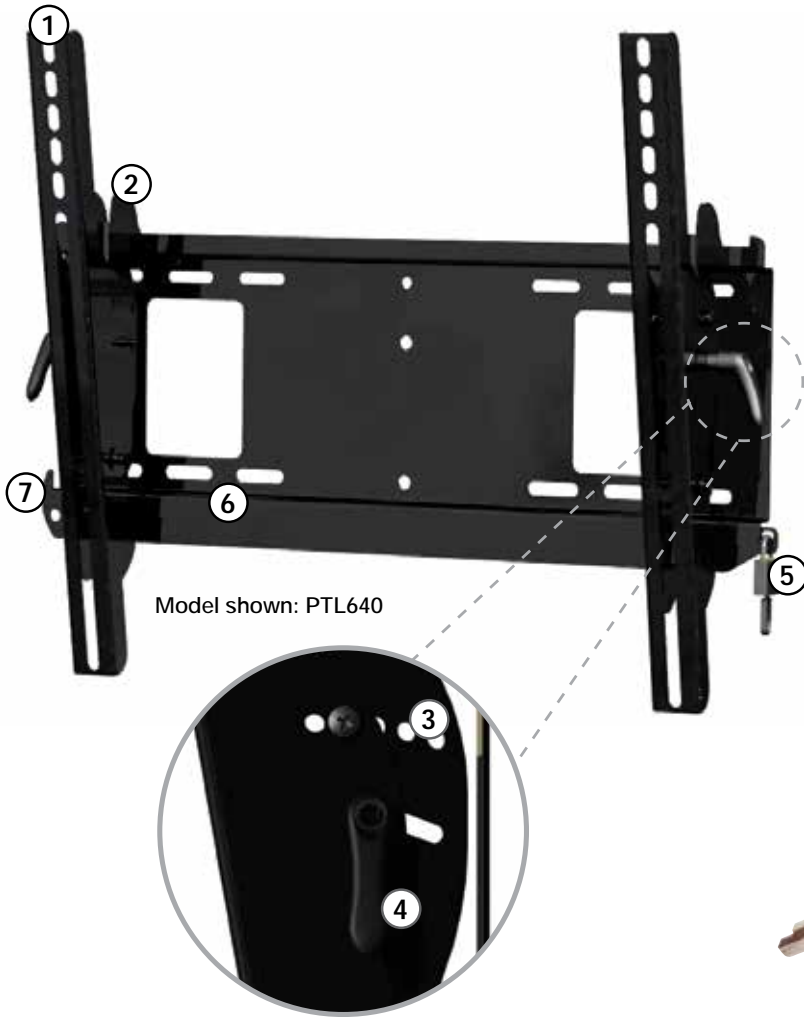

peerless-AV™

Security Locking Wall Mounts

Product Features & Benefits

Peerless' new Security Locking Mounts offer the next level of security within the wall mount range with a secure locking bar and provided pad lock. With 3 size ranges in flat to wall, tilting, and portrait mountable solutions, this line provides a high level of theft deterrence for 22" to 75" screens in public areas where security is of higher concern.

Model shown: PTL640

1. Wide screen compatibility with maximised mounting patterns; 635 and 640 models display screens in landscape and portrait orientations
2. Lateral adjustment to position screen at desired location
3. Unique Increlock™ sets screens at -5°, 0°, 5°, 10° or 15° tilt
4. Ratcheting knobs allow continuous +15°/-5° tilt adjustment
5. Provided security padlock adds visual theft deterrence
6. Easy to install locking bar installs from either side
7. Ramplock™ feature on lock bar reduces screen movement and vibration after engagement

	LANDSCAPE		PORTRAIT	
	FLAT	TILT	FLAT	TILT
SMALL 22" - 40" LCD 56kg/125lb VESA 200X200	PFL635 	PTL635 	PFL635 	PTL635 
MEDIUM 32" - 60" LCD 68kg/150lb VESA 400X400	PFL640 	PTL640 	PFL640 	PTL640 
LARGE 37" - 75" LCD & PLASMA 79kg/175lb VESA 700X400	PFL650 	PTL650 	PFLP650  68kg/150lb	PTLP650  68kg/150lb

Product Specifications

PFL635

PTL635

Model	UPC	Screen Size	Max Load	Max VESA
PFL635	735029277460	22"-40" LCD	56kg/125lb	200x200
PTL635	735029277491	22"-40" LCD	56kg/125lb	200x200

PFL640

PTL640

Model	UPC	Screen Size	Max Load	Max VESA
PFL640	735029277477	32"-60" LCD	68kg/150lb	400x400mm
PTL640	735029277507	32"-60" LCD	68kg/150lb	400x400mm