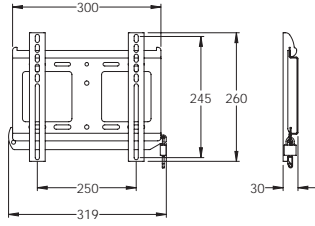

peerless-AV™

Security Locking Wall Mounts

Product Features & Benefits

Peerless' new Security Locking Mounts offer the next level of security within the wall mount range with a secure locking bar and provided pad lock. With 3 size ranges in flat to wall, tilting, and portrait mountable solutions, this line provides a high level of theft deterrence for 22" to 75" screens in public areas where security is of higher concern.

Model shown: PTL640

1. Wide screen compatibility with maximised mounting patterns; 635 and 640 models display screens in landscape and portrait orientations
2. Lateral adjustment to position screen at desired location
3. Unique Increlock™ sets screens at -5°, 0°, 5°, 10° or 15° tilt
4. Ratcheting knobs allow continuous +15°/-5° tilt adjustment
5. Provided security padlock adds visual theft deterrence
6. Easy to install locking bar installs from either side
7. Ramplock™ feature on lock bar reduces screen movement and vibration after engagement

Product Specifications

PFL635

PTL635

Model	UPC	Screen Size	Max Load	Max VESA
PFL635	735029277460	22"-40" LCD	56kg/125lb	200x200
PTL635	735029277491	22"-40" LCD	56kg/125lb	200x200

PFL640

PTL640

Model	UPC	Screen Size	Max Load	Max VESA
PFL640	735029277477	32"-60" LCD	68kg/150lb	400x400mm
PTL640	735029277507	32"-60" LCD	68kg/150lb	400x400mm

PFL650

PTL650

Model	UPC	Screen Size	Max Load	Max VESA
PFL650	735029277484	37"-75" LCD & PLASMA	79kg/175lb	700x400mm
PTL650	735029277514	37"-75" LCD & PLASMA	79kg/175lb	700x400mm

PFLP650

PTLP650

Model	UPC	Screen Size	Max Load	Max VESA
PFLP650	735029277521	37"-75" LCD & PLASMA	68kg/150lb	700x400mm
PTLP650	735029277538	37"-75" LCD & PLASMA	68kg/150lb	700x400mm