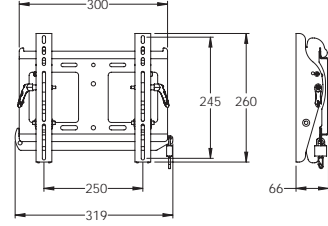

Model shown: PTL640

1. Wide screen compatibility with maximised mounting patterns; 635 and 640 models display screens in landscape and portrait orientations
2. Lateral adjustment to position screen at desired location
3. Unique Increlock™ sets screens at -5°, 0°, 5°, 10° or 15° tilt
4. Ratcheting knobs allow continuous +15°/-5° tilt adjustment
5. Provided security padlock adds visual theft deterrence
6. Easy to install locking bar installs from either side
7. Ramplock™ feature on lock bar reduces screen movement and vibration after engagement

	LANDSCAPE		PORTRAIT	
	FLAT	TILT	FLAT	TILT
SMALL 22" - 40" LCD 56kg/125lb VESA 200X200	PFL635 	PTL635 	PFL635 	PTL635 
MEDIUM 32" - 60" LCD 68kg/150lb VESA 400X400	PFL640 	PTL640 	PFL640 	PTL640 
LARGE 37" - 75" LCD & PLASMA 79kg/175lb VESA 700X400	PFL650 	PTL650 	PFLP650  68kg/150lb	PTLP650  68kg/150lb

Product Specifications

PFL635

PTL635

Model	UPC	Screen Size	Max Load	Max VESA
PFL635	735029277460	22"-40" LCD	56kg/125lb	200x200
PTL635	735029277491	22"-40" LCD	56kg/125lb	200x200

PFL640

PTL640

Model	UPC	Screen Size	Max Load	Max VESA
PFL640	735029277477	32"-60" LCD	68kg/150lb	400x400mm
PTL640	735029277507	32"-60" LCD	68kg/150lb	400x400mm

PFL650

PTL650

Model	UPC	Screen Size	Max Load	Max VESA
PFL650	735029277484	37"-75" LCD & PLASMA	79kg/175lb	700x400mm
PTL650	735029277514	37"-75" LCD & PLASMA	79kg/175lb	700x400mm

PFLP650

PTLP650

Model	UPC	Screen Size	Max Load	Max VESA
PFLP650	735029277521	37"-75" LCD & PLASMA	68kg/150lb	700x400mm
PTLP650	735029277538	37"-75" LCD & PLASMA	68kg/150lb	700x400mm