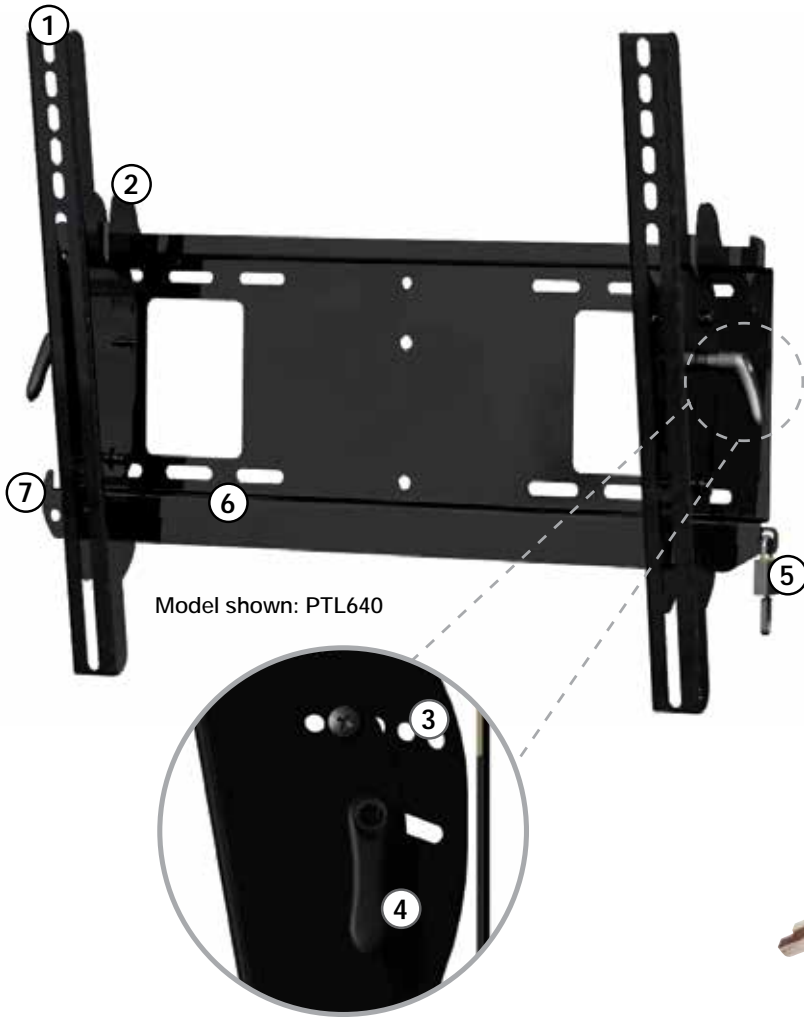

# Security Locking Wall Mounts

# Product Features & Benefits

Peerless' new Security Locking Mounts offer the next level of security within the wall mount range with a secure locking bar and provided pad lock. With 3 size ranges in flat to wall, tilting, and portrait mountable solutions, this line provides a high level of theft deterrence for 22" to 75" screens in public areas where security is of higher concern.

1. Wide screen compatibility with maximised mounting patterns; 635 and 640 models display screens in landscape and portrait orientations
2. Lateral adjustment to position screen at desired location
3. Unique Incremental Lock™ sets screens at -5°, 0°, 5°, 10° or 15° tilt
4. Ratcheting knobs allow continuous +15°/-5° tilt adjustment
5. Provided security padlock adds visual theft deterrence
6. Easy to install locking bar installs from either side
7. Ramplock™ feature on lock bar reduces screen movement and vibration after engagement

# Product Specifications

PFL635

PTL635

Model	UPC	Screen Size	Max Load	Max VESA
PFL635	735029277460	22"-40" LCD	56kg/125lb	200x200
PTL635	735029277491	22"-40" LCD	56kg/125lb	200x200

PFL640

PTL640

Model	UPC	Screen Size	Max Load	Max VESA
PFL640	735029277477	32"-60" LCD	68kg/150lb	400x400mm
PTL640	735029277507	32"-60" LCD	68kg/150lb	400x400mm