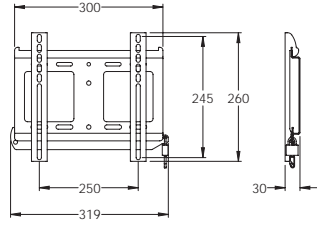

# Product Features & Benefits

Peerless' new Security Locking Mounts offer the next level of security within the wall mount range with a secure locking bar and provided pad lock. With 3 size ranges in flat to wall, tilting, and portrait mountable solutions, this line provides a high level of theft deterrence for 22" to 75" screens in public areas where security is of higher concern.

1. Wide screen compatibility with maximised mounting patterns; 635 and 640 models display screens in landscape and portrait orientations
2. Lateral adjustment to position screen at desired location
3. Unique Incremental Lock™ sets screens at -5°, 0°, 5°, 10° or 15° tilt
4. Ratcheting knobs allow continuous +15°/-5° tilt adjustment
5. Provided security padlock adds visual theft deterrence
6. Easy to install locking bar installs from either side
7. Ramplock™ feature on lock bar reduces screen movement and vibration after engagement

# Product Specifications

PFL635

PTL635

Model	UPC	Screen Size	Max Load	Max VESA
PFL635	735029277460	22"-40" LCD	56kg/125lb	200x200
PTL635	735029277491	22"-40" LCD	56kg/125lb	200x200

PFL640

PTL640

Model	UPC	Screen Size	Max Load	Max VESA
PFL640	735029277477	32"-60" LCD	68kg/150lb	400x400mm
PTL640	735029277507	32"-60" LCD	68kg/150lb	400x400mm

PFL650

PTL650

Model	UPC	Screen Size	Max Load	Max VESA
PFL650	735029277484	37"-75" LCD & PLASMA	79kg/175lb	700x400mm
PTL650	735029277514	37"-75" LCD & PLASMA	79kg/175lb	700x400mm

PFLP650

PTLP650

Model	UPC	Screen Size	Max Load	Max VESA
PFLP650	735029277521	37"-75" LCD & PLASMA	68kg/150lb	700x400mm
PTLP650	735029277538	37"-75" LCD & PLASMA	68kg/150lb	700x400mm