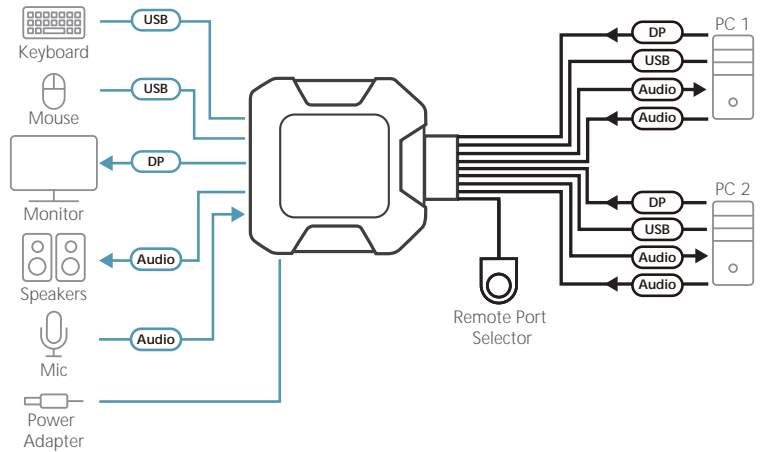

Specifications

	CS22DP
Computer Connections	2
Port Selection	Remote Port Selector
Connectors	
Console Ports	1 x DisplayPort Female 2 x USB Type-A Female 1 x 3.5mm Audio Jack Female (Green) 1 x 3.5mm Audio Jack Female (Pink)
Computer Ports	2 x USB Type-A Male 2 x DisplayPort Male 2 x 3.5mm Audio Plug Male (Green) 2 x 3.5mm Audio Plug Male (Pink)
Power (Optional)	1 x USB Micro Type-B Female
LEDs	
KVM Port (On Line /Selected)	2 (White)
Cable Length	
KVM	2 x 1.2 m
Remote Port Selector	1.8 m
Emulation	
Keyboard / Mouse	N/A
Video	4096 x 2160 @ 30 Hz
Power Consumption	DC 5 V : 1.38 W
Environmental	
Operating Temperature	0 – 50 °C
Storage Temperature	-20 – 60 °C
Humidity	0 – 80% RH, Non-condensing
Physical Properties	
Housing	Plastic
Weight	0.35 kg
Dimensions (L x W x H)	8.34 x 8.42 x 3.04 cm

Product information is subject to change without prior notice.

Released: 10/2022 V5.0

© Copyright 2022 ATEN® International Co. Ltd.
ATEN and the ATEN logo are registered trademarks of ATEN International Co., Ltd.
All rights reserved. All other trademarks are the property of their respective owners.