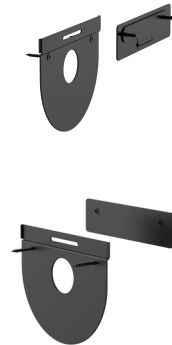

## Logitech Tap Wall Mount

**Brand :** Logitech

**Product code:** 939-001817

**Product name :** Tap Wall Mount

- Mounts flush and stays put – The sturdy plate and cleat construction hold Tap securely in place, adding virtually no thickness for a sleek appearance.
- Convenient content sharing – Magnetic HDMI cable dock keeps an HDMI cable within reach but out of the way for applications that support wired content sharing.
- Supports in-wall cabling – Compatible with Tap’s rear and bottom cable exits so you can route cabling either within or down the wall. Tap’s integrated strain relief and retention mechanisms keep connections tight.

Tap Wall Mount

[Logitech Tap Wall Mount:](#)

Designed to conserve table space in huddle rooms and for stand-up operation in hallways and open areas, the Logitech Tap Wall Mount offers convenient access to touch controls. A magnetic cable dock neatly holds an HDMI cable for wired content sharing. Compatibility with Tap’s rear and bottom cable exits supports cable routing either within or down the wall. Tap’s integrated strain relief and retention mechanisms keep connections tight.

Features		Logistics data	
Product type *	Wall mount	Master (outer) case width	166 mm
Product colour *	Black	Master (outer) case height	165 mm
Placement supported	Wall	Harmonized System (HS) code	85299097
Brand compatibility	Logitech	<b>Packaging data</b>	
Compatible products	Tap	Package width	109 mm
<b>Weight &amp; dimensions</b>		Package depth	159 mm
Width	244 mm	Package height	76 mm
Depth	179 mm	Package weight	428 g
Height	58 mm	<b>Packaging content</b>	
<b>Logistics data</b>		Quantity *	1
Master (outer) case gross weight	1.89 kg	Wall mount assembly (plate and cleat) Magnetic HDMI cable clip and dock Mounting hardware Documentation 2-year manufacturer’s guarantee	
Master (outer) case length	225 mm		
		Packaging content	