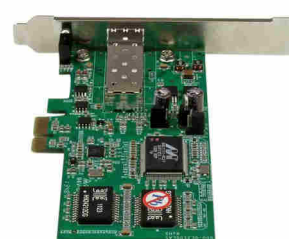

StarTech.com PCI Express Gigabit Ethernet Fiber Network Card w/ Open SFP - PCIe SFP Network Card Adapter NIC

Brand : StarTech.com

Product code: PEX1000SFP2

Product name : PCI Express Gigabit Ethernet Fiber Network Card w/ Open SFP - PCIe SFP Network Card Adapter NIC

StarTech.com PCI Express Gigabit Ethernet Fiber Network Card w/ Open SFP - PCIe GbE SFP Network Card Adapter NIC - Fiber Optic SFP Adapter
StarTech.com PCI Express Gigabit Ethernet Fiber Network Card w/ Open SFP - PCIe SFP Network Card Adapter NIC. Internal. Connectivity technology: Wired, Host interface: PCI Express, Interface: Fiber. Maximum data transfer rate: 2000 Mbit/s