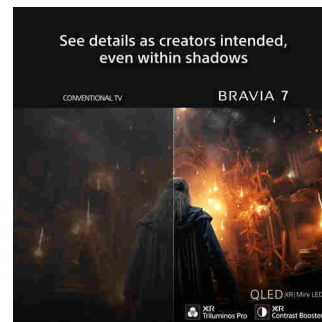

## Sony FWD-65XR70 TV 165.1 cm (65") 4K Ultra HD Smart TV Wi-Fi Black

Brand : Sony

Product code: FWD-65XR70

Product name : FWD-65XR70

BRAVIA 7 Series QLED XR|Mini LED 4K Display with Google TV & 3 years PrimeSupport.  
 Sony FWD-65XR70. Display diagonal: 165.1 cm (65"), Display resolution: 3840 x 2160 pixels, HD type: 4K Ultra HD, Display technology: LCD, Screen shape: Flat, LED backlighting type: Mini LED. Smart TV. Motion interpolation technology: XR Motion Clarity, Native aspect ratio: 16:9. Digital signal format system: DVB-C, DVB-S, DVB-S2, DVB-T, DVB-T2. Wi-Fi, Ethernet LAN. Product colour: Black