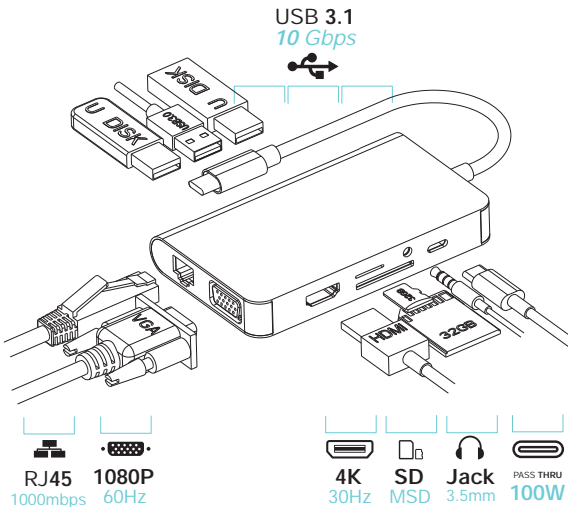

Signed in Paris
Name and function

24 June 2021 by
Thierry Zeitoun
General Manager

EN

Ports description

HUBEE STATION PLUS 3/4 VIEW:

WARNING

- 1- Do not insert a screwdriver or other blunt objects into the moldings, ports, buttons or aeration of the USB hub.
- 2- Do not open the USB hub.
- 3- Do not throw the USB hub but send it to a recycling center.
- 4- Do not immerse or wet.
- 5- Do not throw in the fire.
- 6- Do not use the USB hub for any purpose other than the one for which it was designed.
- 7- Do not expose to the sun.
- 8- Keep away from children

EN

Technical features

HUBEE Station Plus

USB-C mobile station with power distribution in Pass-Thru mode (100W). USB-C 3.1 input. USB TYPE-C output with power delivery. HDMI output in 4K 30Hz resolution. VGA video output in 1080P. 3 X USB 3.1 (10Gbps). Gigabit Ethernet LAN port (1Gbps). Sideral Grey/ Aluminum Finish.

**Ability to connect an external USB-C power supply (100Watts)*

Input	1 x USB-C Port
Outputs	1 x Port USB-C (20V/5A: Max 100W) 3 x Ports USB 3.1 (10 Gbps) 1 x Port HDMI 4K(30Hz) 1 x Port VGA analogic 1080P (60Hz) 1 x Port RJ45 Gigabit Lan 1000Mb/s 2 x Ports SD / MSD 1 x Port Jack audio 3.5mm
Compatibility	Devices with full USB-C port - Charging support - Data support - DP Alternate Mode support
System Requirements	WIN7/ WIN8/ WIN10/ WIN 11/ MAC OS
Drivers	No - Plug & Play
USB Agreement	USB 3.1
Size	105*62*15mm
Weight	102gr
Material	Sideral Grey Aluminium/ Black ABS