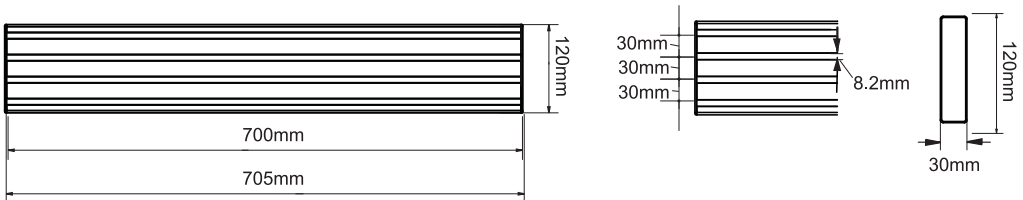

PRODUCT DIMENSIONS

THESE DIMENSIONS ARE INTENDED AS A GUIDE ONLY AND
B-TECH ACCEPTS NO LIABILITY FOR THE ACCURACY OF THE INFORMATION

B-TECH AUDIO VIDEO MOUNTS

HEAD OFFICE

B-Tech International Limited

Bennett House, Long March, Daventry, Northants., NN11 4NR, UK

Email: info@btechavmounts.com

www.btechavmounts.com