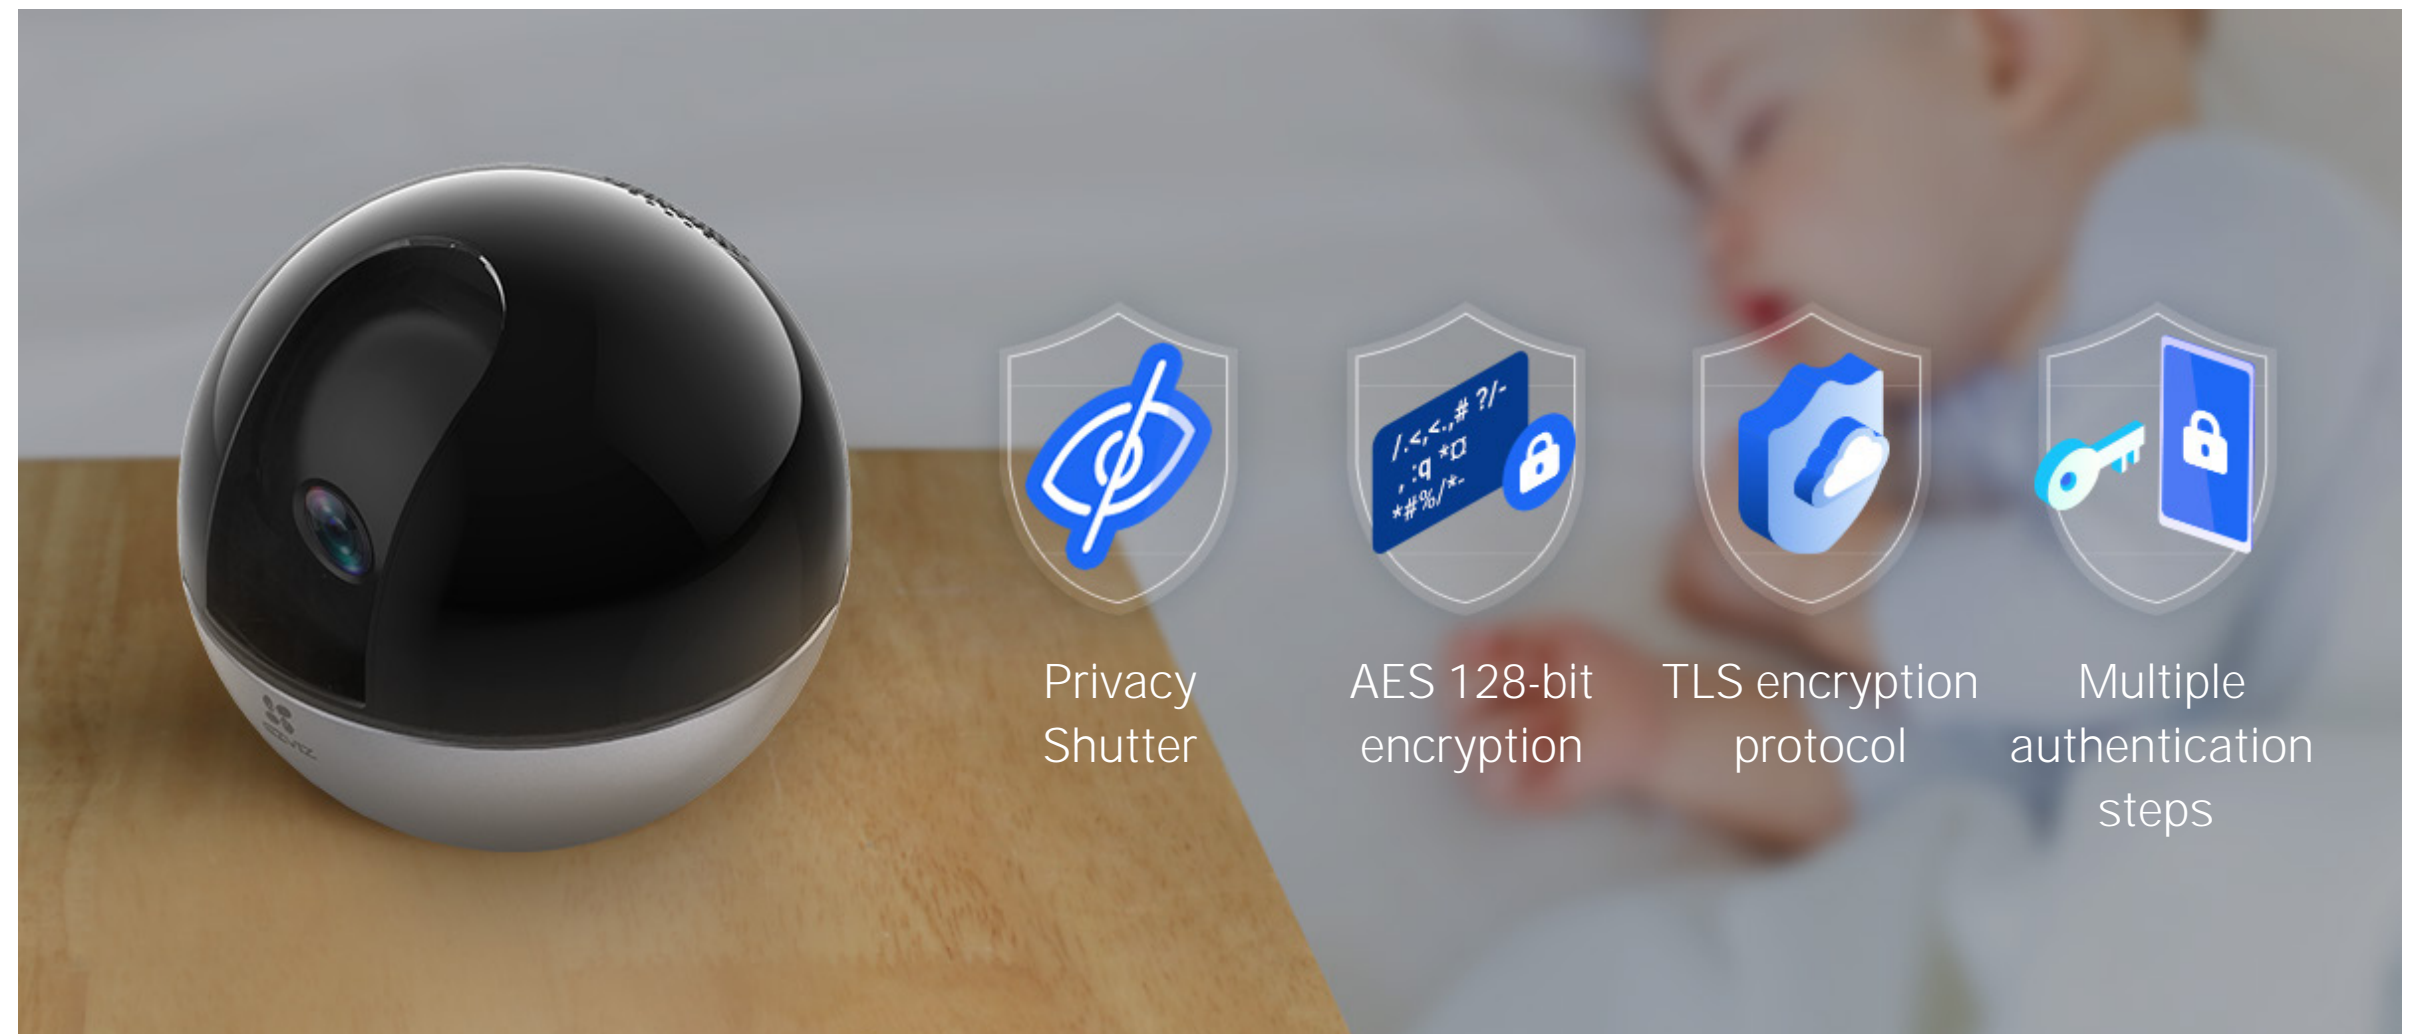

## Two-way talk.

---

Use the EZVIZ App on your mobile device to call home when you are away. You'll love the opportunity to have a two-way conversation now that both sides can speak to and hear each other – just like a normal phone call.

## See clearer, even in the dark.

---

The C6W camera uses two powerful infrared lights to render sharp nighttime imaging up to 10 meters away. It is smart enough to automatically switch between day and night vision so you can rest assured knowing your home and belongings are protected 24/7.

## We protect your data and privacy.

Protecting your data and privacy is our highest priority. Data transmission between the camera and the EZVIZ Cloud is encrypted from end to end. Only you have the keys to decrypt your data.