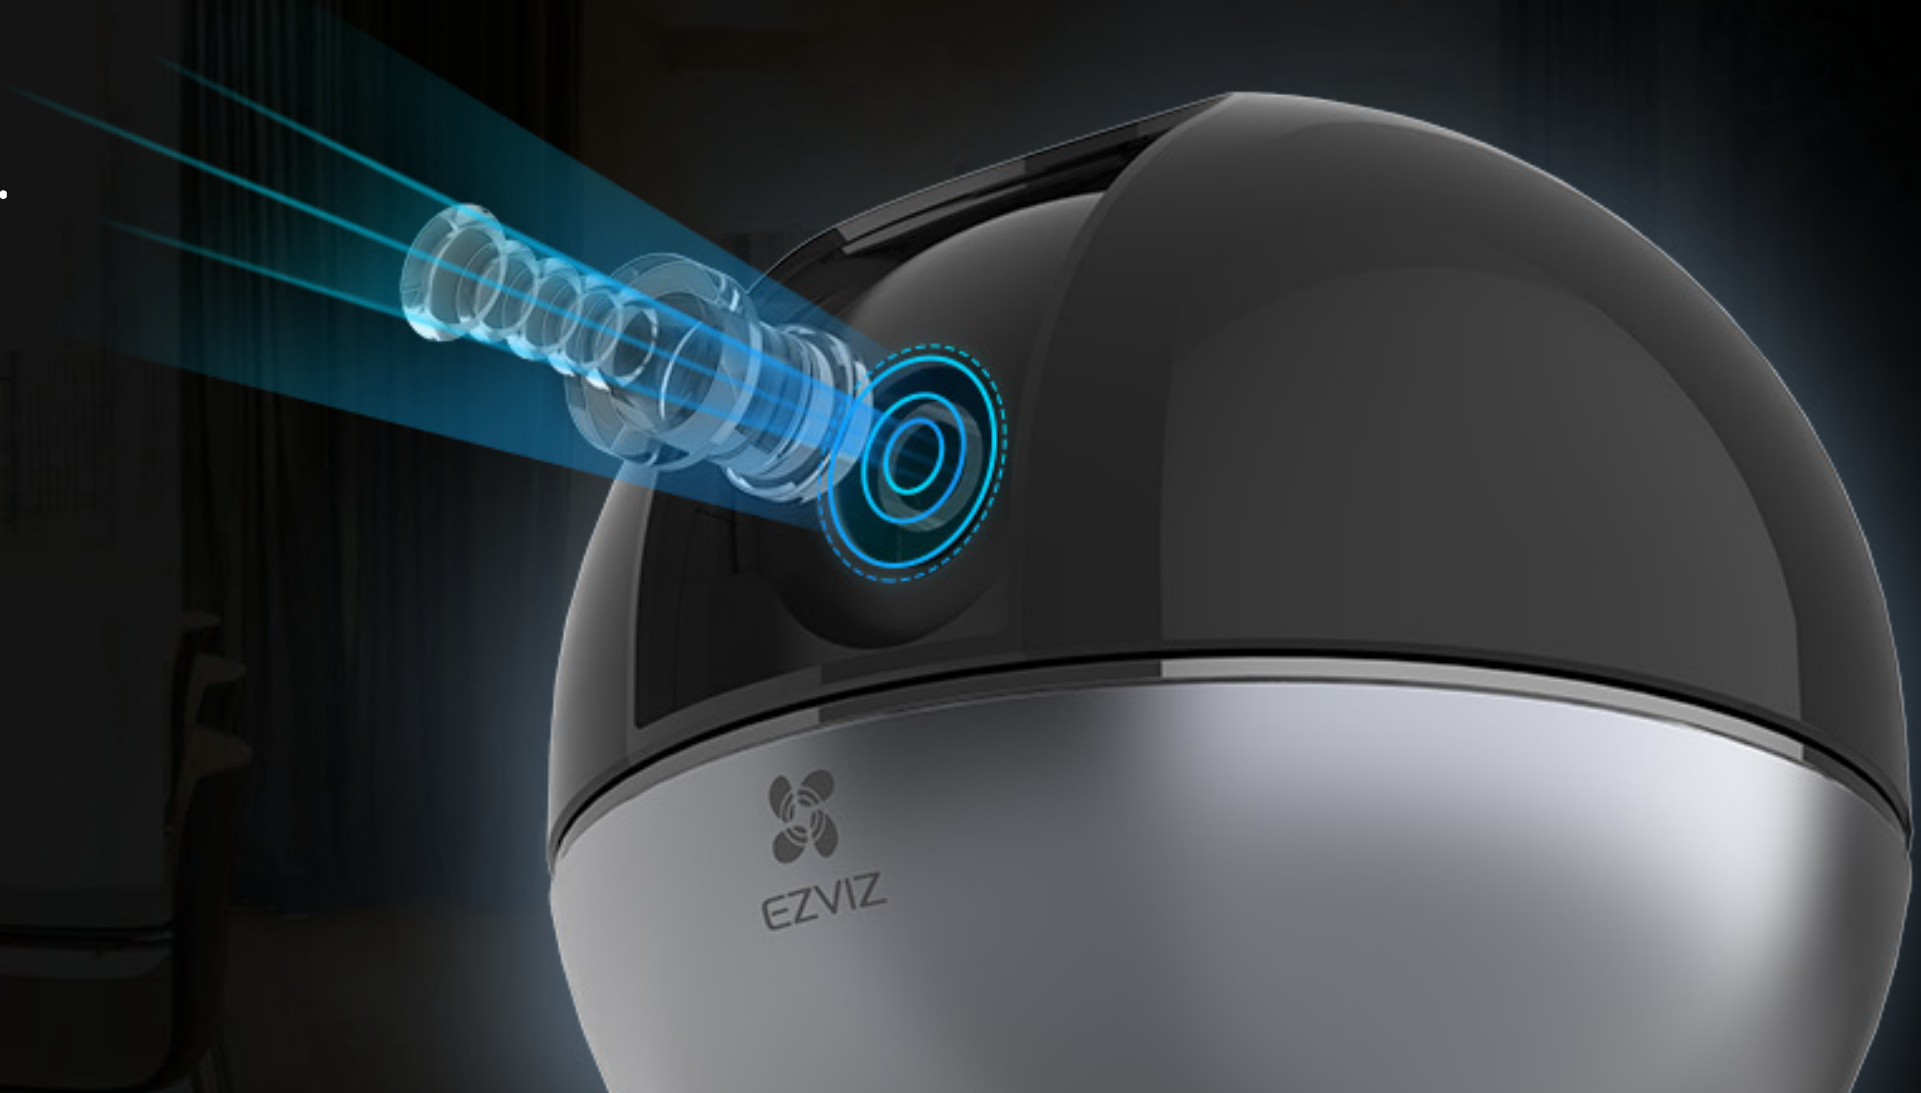

## Pan & Tilt Wi-Fi Camera

### The décor that protects your home.

Elegant and versatile, the C6W camera is all the protection you need for a large home. It records in 2K resolution and automatically tracks motion in 4x zoom to make sure nothing escapes the eye.

## Records every corner in 2K resolution.

The small but powerful camera records images in 2K resolution, rendering crisp details even in 4x digital zoom.

## Auto-zoom motion tracking, especially for human movements.

After enabling the auto-zoom tracking function, the camera automatically zooms in up to 4 times to track a moving object so you can easily tell what's going on when viewing live. In the app, it also offers the option to track motion that is specifically human.