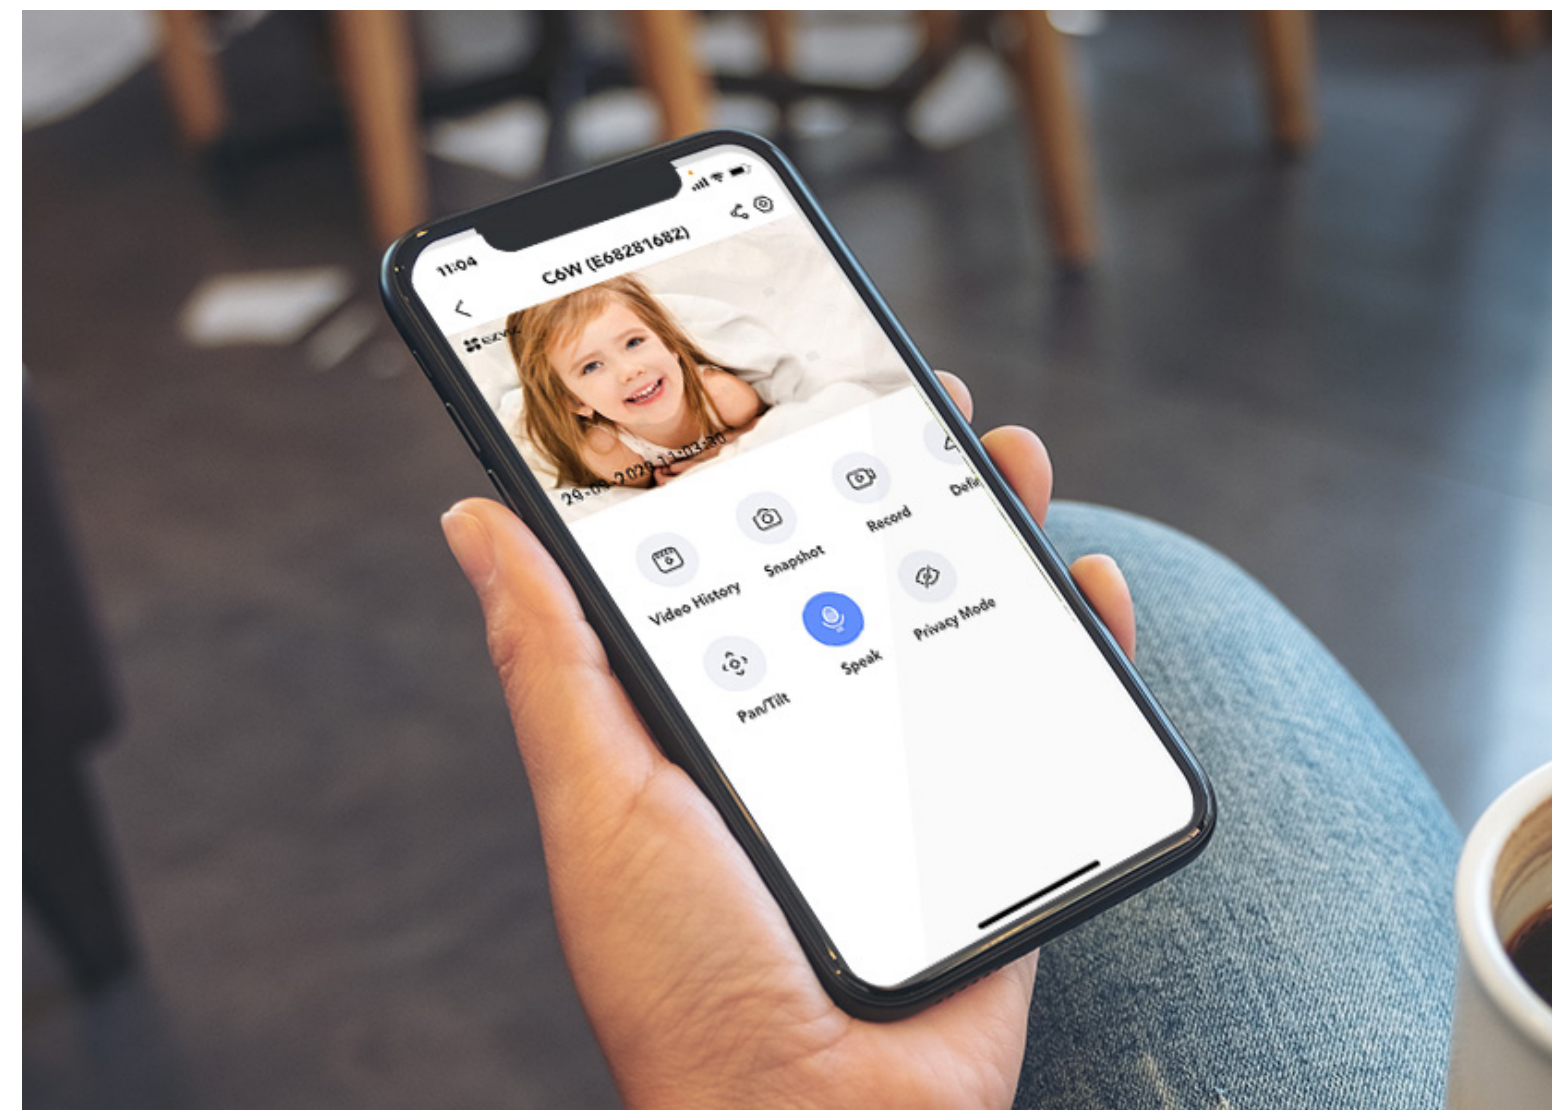

## Auto-zoom motion tracking, especially for human movements.

After enabling the auto-zoom tracking function, the camera automatically zooms in up to 4 times to track a moving object so you can easily tell what's going on when viewing live. In the app, it also offers the option to track motion that is specifically human.

## Two-way talk.

---

Use the EZVIZ App on your mobile device to call home when you are away. You'll love the opportunity to have a two-way conversation now that both sides can speak to and hear each other – just like a normal phone call.

## See clearer, even in the dark.

---

The C6W camera uses two powerful infrared lights to render sharp nighttime imaging up to 10 meters away. It is smart enough to automatically switch between day and night vision so you can rest assured knowing your home and belongings are protected 24/7.