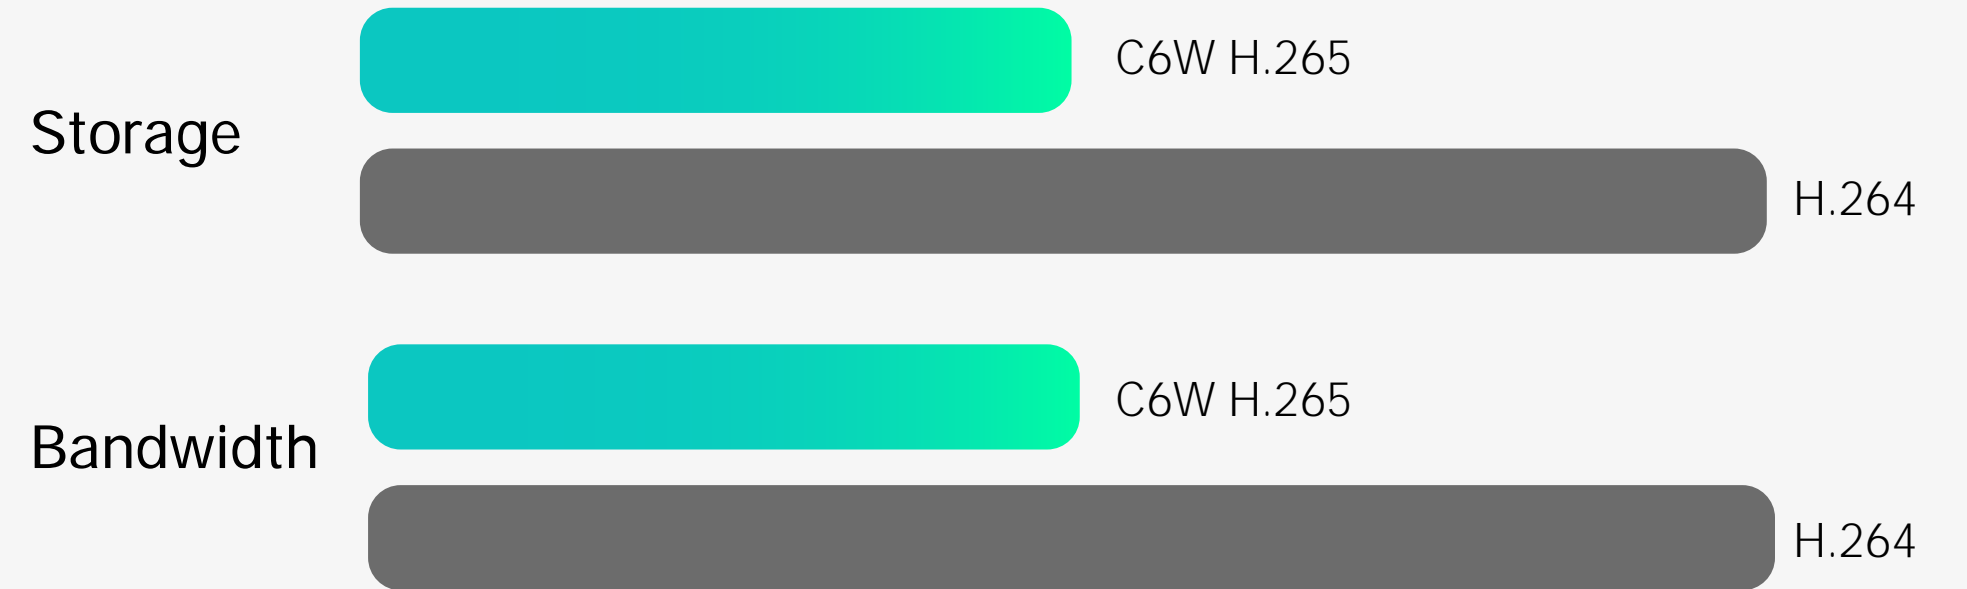

H.265 Video Compression

The camera features the advanced H.265 video compression technology, achieving better video quality with only half the bandwidth and half the storage space of the previous H.264 video compression standard.