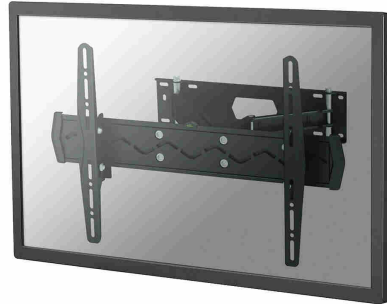

Type	Tilt Swivel Full motion
Tilt (degrees)	20°
Swivel (degrees)	110°
Rotate (degrees)	6°
Adjustment type	None

INFORMATION

Color	Black
Main material	Steel
Warranty	5 year
EAN code	8717371443009

*Please note: The inch sizes stated are just an indication, combined with the weight and VESA sizes. The maximum weight and VESA size are absolute restrictions for the products and should not be exceeded.

NEOMOUNTS TV WALL MOUNT

Neomounts

Neomounts

Neomounts TV/Monitor Wall Mount (Full Motion) for 32"-75" Screen - Black

The Neomounts wall mount, model LED-W560 is a full swing tilt- and swivel wall mount for flat screens up to 75" (191 cm). This mount is a great choice when you want the ultimate viewing flexibility with your flat screen TV. Effortless pull the display out from the wall, position it in almost any direction, turn it around corners and then smoothly return it to the wall when finished.

Neomounts' tilt (20°) and swivel (110°) technology allows the mount to change to any viewing angle to fully benefit from the capabilities of the flat screen. The mount is easily depth adjustable from 9 to 38 centimetres. An innovative cable management conceals and routes cables from mount to flat screen. Hide your cables to keep living room, bedroom or home cinema installation nice and tidy.

Neomounts LED-W560 has three pivot points and is suitable for screens up to 75" (191 cm). The weight capacity of this product is 50 kg each screen. The wall mount is suitable for screens that meet VESA hole pattern 75x75 to 600x400mm. Different hole patterns can be covered using Neomounts VESA adapter plates.