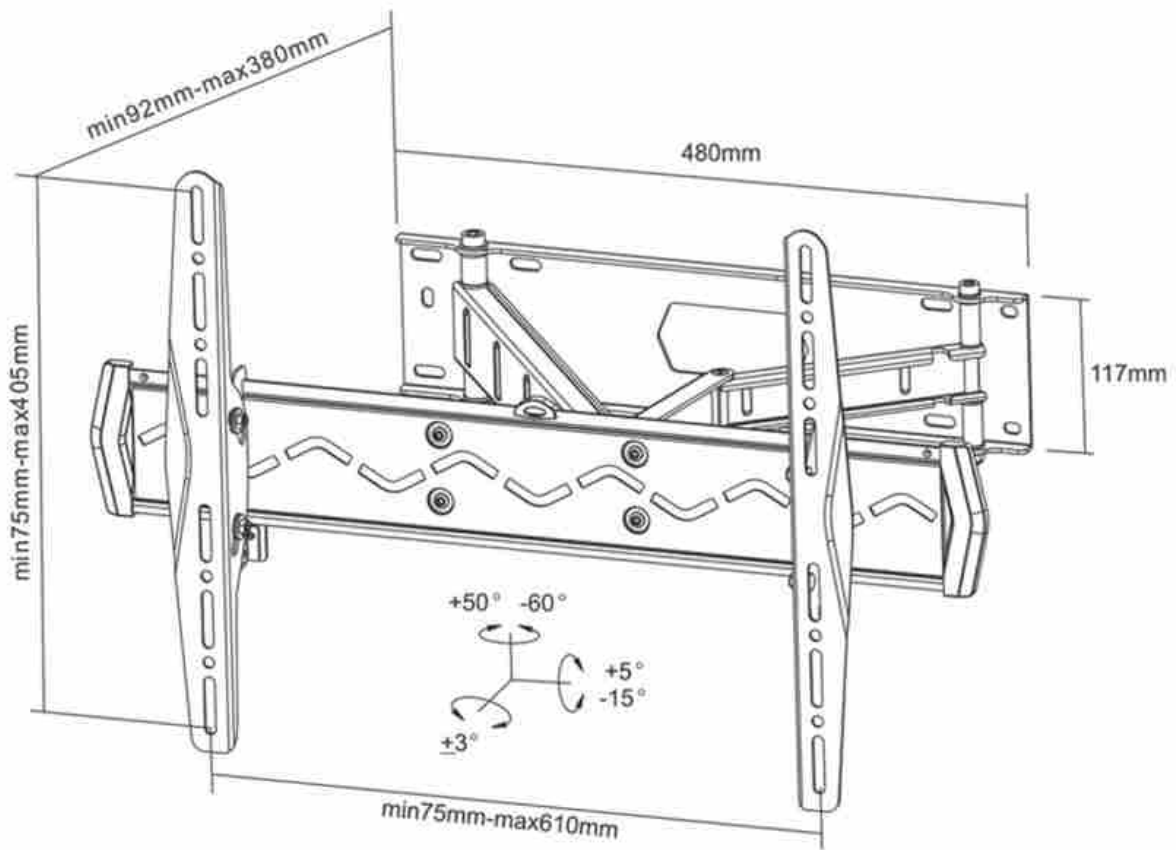

LED-W560

NEOMOUNTS TV WALL MOUNT

Neomounts