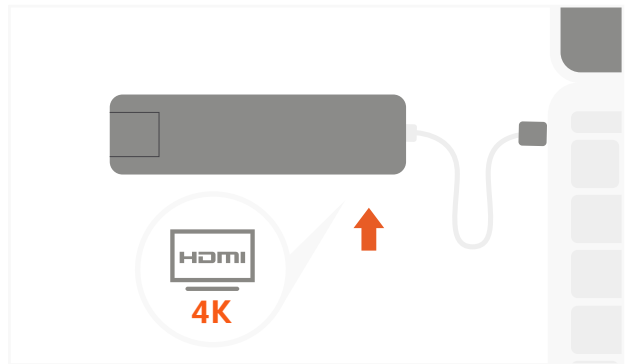

SLIM MULTI-PORT ADAPTER WITH ETHERNET

- 1** Connect the Slim Multi-Port with Ethernet to your device's USB-C port.

- 2** Connect an USB-C charging cable to the adapter's USB-C PD charging port.
Max output 60W
Does not support video/data

- 3** Insert Ethernet cable to the adapter's port.
Supports up to 1 Gbps

- 4** Connect a HDMI cable from the adapter to a 4K HDMI-enabled monitor.
Supports only a direct HDMI connection

- 5** Insert micro and SD cards into adapter's card reader slots.
Can be used simultaneously

- 6** Connect up to two data USB devices to adapter's USB-A ports. Max output per port 5V/1A.
Does not support Apple SuperDrive or multiple hard drives