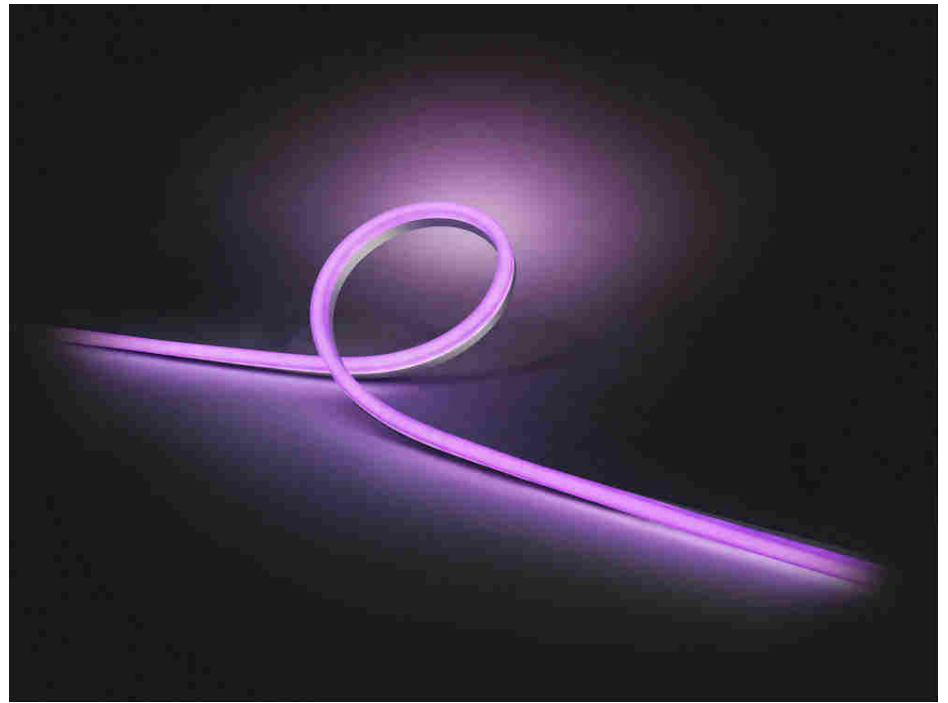

Limitless possibilities

Personalise your outdoor space with a Philips Hue outdoor lightstrip. With its perfectly diffused glow, the flexible outdoor LED strip is ideal for direct and indirect lighting.

Shape light your way

- Uniform light for direct lighting
- Flexible to shape and bend
- Suitable for wet locations

Specially designed for your outdoor spaces

- Set your lights to welcome you home
- Smart control, home and away
- Set timers for your convenience
- Requires a Philips Hue bridge
- Unwind with warm to cool white light
- Special light for special occasions
- Paint your outdoors with 16 million colours
- Power supply and plug included