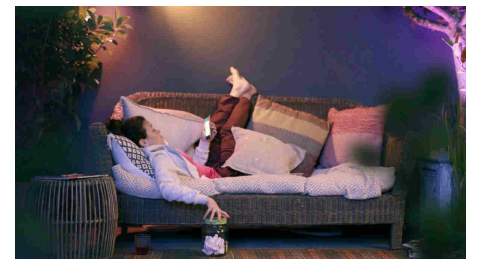

Warm to cool white light

Extend your evenings with Philips Hue outdoor lighting. Set the right ambience on your patio, balcony or porch and relax. From the warm white light of a summer sun, to the ice cool daylight of winter: you can enjoy any shade of white light to fit your mood throughout the year.

Special occasions

Family or friends coming over? Set your outdoor lights to match the occasion. Whether it's a cosy dinner on the balcony, a BBQ on the patio or party in the back garden, you can add a touch of magic to every get-together with Philips Hue. Create colourful scenes or slow-moving dynamic effects to enjoy these special moments to the fullest.