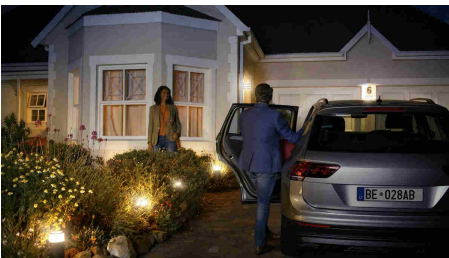

Highlights

Discreet light effect

The Philips Hue Lightstrip Outdoor offers perfect discreet light for direct and indirect lighting solutions. Thanks to the discreet coating you do not need to hide the lightstrip from plain sight; the light is mixed inside the strip, emitting one uniform colour on the outside.

Flexible installation

Easily bend and shape the Philips Hue Lightstrip Outdoor to suit your needs. Place it into the ground to highlight your pathway, or apply it with the included clips and screws to any surface for ceiling or wall lighting; the possibilities are endless.

Weather-proof

The Philips Hue Lightstrip Outdoor is fully weatherproof, meaning that it can withstand all weather conditions. The lightstrip can withstand small puddles of water and jets of water from any direction, so no need to worry when the rain comes!

Welcome you home

Experience the comfort of your lights turning on automatically when you arrive and turning off when you leave. Unpack your car, enter your house, all with the comfort of the right light. Just set the Hue app to Home or Away mode to switch on all your lights, or let geolocation do it for you, all without touching a button. It's as easy as that.