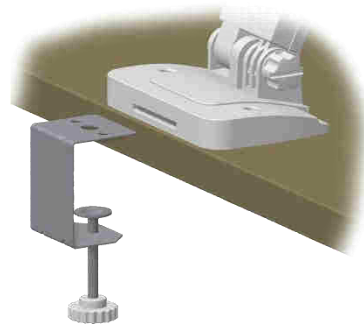

OX-1 (Model Code #1433)

Entry USB Model in Flexible Installation

Optional Clamper

Optional Writing Whiteboard

- 8M CMOS Sensor
- x8 Digital Zoom via PC Software (ELMO Interactive Toolbox)
<https://elmoeurope.com/index.php/en/download-service/software>
- One Push Auto Focus
- Built-in Microphone
- A3 Coverage
- Adjustable Arm and Camera Head
- Optional Clamper (Model Code #1434)
- Optional Writing Whiteboard (Model Code #1356)

Specification

Model Name	OX-1
Model Code	1433
Camera	
Image Sensor	1/3.2" CMOS
Effective Pixels	8M (3264x2448)
Frame Rate	Max. 30fps
Zoom	Digital x8 (via Software)
Lens/Max Aperture	F=2.2
Focus Range	100mm ~ ∞
Focus Control	Auto (One push)
Shooting Area	Possible to shoot A3 format
Resolution	FHD via USB
User Interface	
Auto Focus Key	Yes
Lighting	White LED
Foldable Mechanical Arm	Yes
Adjustable Arm/Head	Yes/Yes
Integrated Stage	(Option)
Image Rotation	Yes by PC software
Freeze	Yes by PC software
Annotation	Yes by PC software
Comparison	Yes by PC software
Mask	Yes by PC software
Recording	Yes onto PC by PC software
Optional Apps	ImageMate4 for Windows, ELMO Interactive Toolbox (EIT) for Windows and Mac Available at www.elmoeurope.com
Technical Interface	
USB	x1 (Type B, Version 2.0)
Others	
Built-in Mic	Yes
Power	DC5V (USB bus powered)
Power Consumption	1.25W
Dimension	(Set-up) W317 x D108 x H375 mm (Folded) W337mm x D108 x H 54 mm
Weight	Approx. 630 g (Main unit)
Accessories	USB 2.0 Cable, Instruction Manual
Optional Accessories	
Whiteboard Stage	Yes
CRA Tablet	Yes by PC software
CRB Pen System	Yes by PC software
Mounting Attachment	Yes
Warranty	5 years