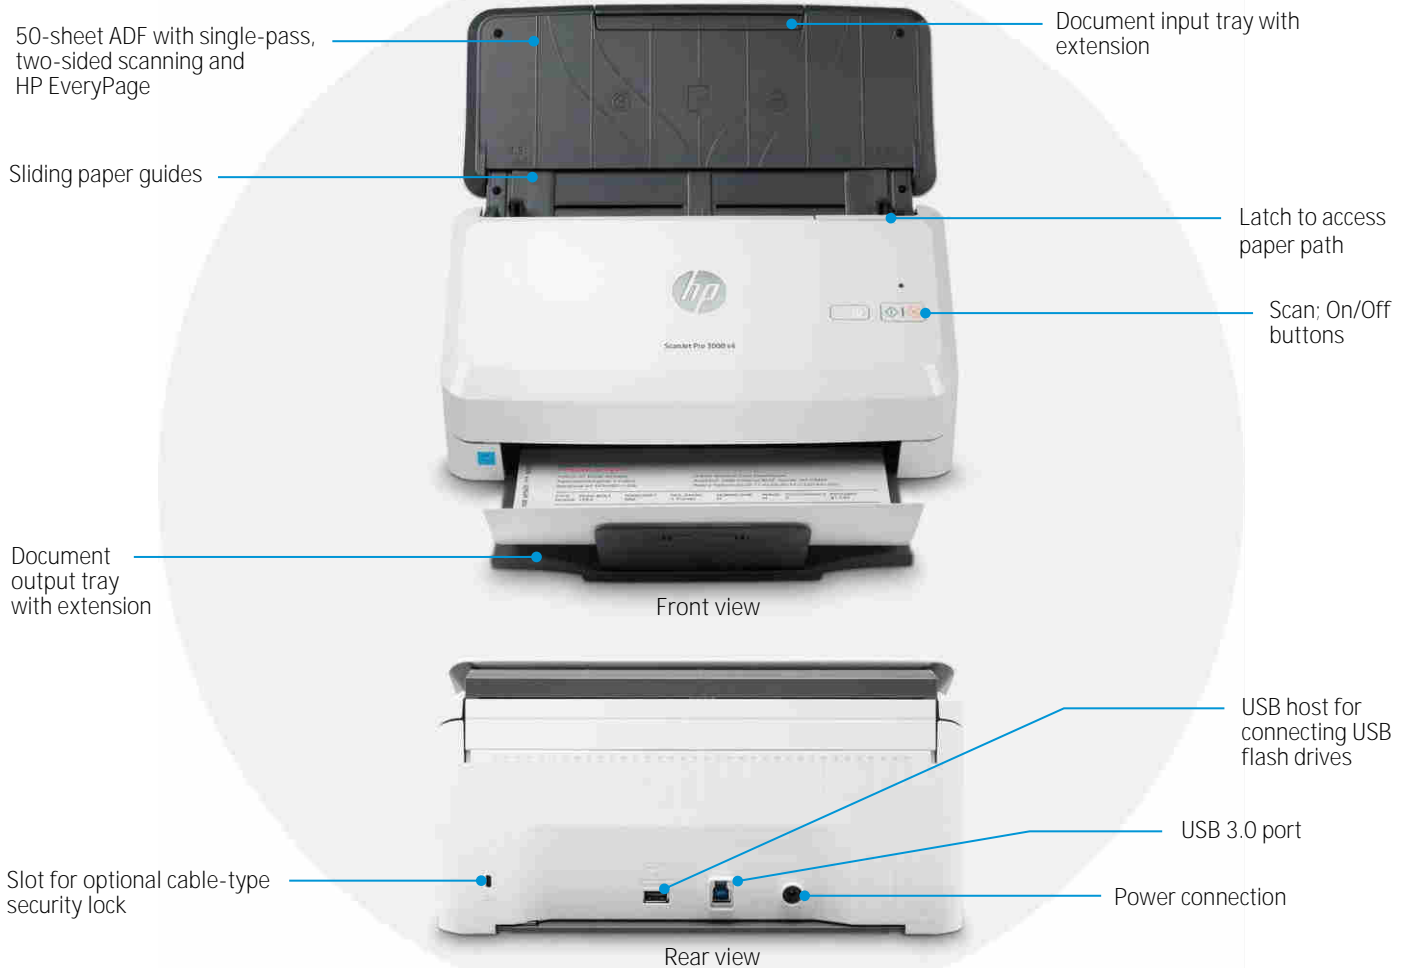

Get to know the HP ScanJet Pro 3000 s4

At a glance

Model (product number)	ScanJet Pro 3000 s4 (6FW07A)
Scan speeds (simplex/duplex)	Up to 40 pages per minute (ppm)/80 images per minute (ipm)¹
ADF capacity	50-sheet ADF; scans media sizes up to 309.9 cm (122 inches)
Recommended daily duty cycle	Up to 4,000 pages
Connectivity	USB 3.0: Scan to USB drive
Software included	HP Scan (with built-in optical character recognition [OCR]), WIA, TWAIN, ISIS, I.R.I.S. Readiris™ Pro and Cardiris™ (Win only)
Media weight supported	40 to 210 g/m² (10.4 to 54.6 lb)

¹ Scan speed measured at 300 dpi (black-and-white, greyscale, and colour). Actual processing speeds may vary depending on scan resolution, network conditions, computer performance, and application software.