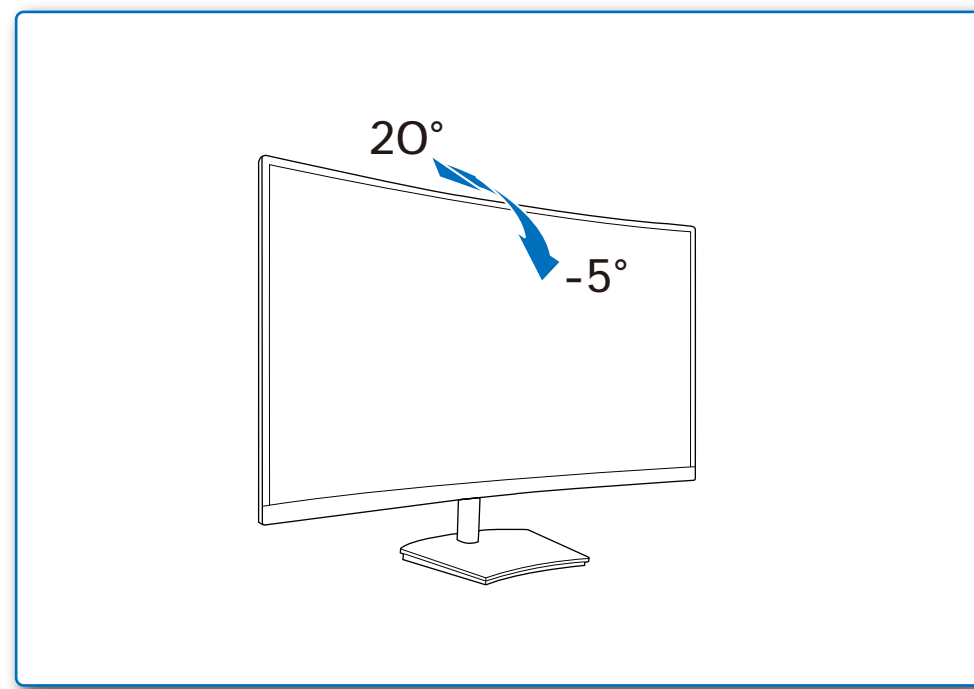

GRAPHIC DEVELOPMENT MMD	
Product name	
Project name	
Project no.	
Finishing	Folded sheet
Scale	1:1
Size Spreads	594 (W) x 210 (H) mm
Size	148.5 (W) x 210 (H) mm
Operator(s)	
Date amended	
VERSION No.	13
APPROVAL	
QC Lithographer	
Product Manager	
Date Check	
ARTWORK DOCUMENT	
Paper	80gsm White, woodfree coated
Numbers of colours	2C&2C
Pantone 300:	
Spotcolor	
Aftertreatment	
☐ Cropping	
☐ Coating	
☐ Varnishing	
☐ Embossing	
☐ Culling	
☐ Die-cut	
☐ Binding	
☐ Glue	

4

1. **EN** Need help?
   Online help: www.philips.com/support
2. **SC** 需要帮助?
   在线帮助: www.philips.com/support
3. **FR** Besoin d'Aide ?
   Aide en ligne: www.philips.com/support
4. **ES** ¿Necesita ayuda?
   Ayuda en línea: www.philips.com/support
5. **DE** Benötigen Sie Hilfe?
   Online-Hilfe: www.philips.com/support
6. **IT** Avete bisogno di aiuto?
   Guida in linea: www.philips.com/support
7. **BR** Precisa ajuda?
   Ajuda online: www.philips.com/support
8. **KO** 도움이 필요하신가요?
   온라인 도움말: www.philips.com/support
9. **UK** Потребуйте допомоги?
   Підтримка он-лайн: www.philips.com/support
10. **RU** Нужна помощь?
    Интерактивная справка: www.philips.com/support
11. **TR** Yardıma ihtiyacınız var mı?
    Online yardım: www.philips.com/support
12. **HI** क्या सहायता की जरूरत है?
    ऑनलाइन सहायता: www.philips.com/support
13. **AR** هل تريد المساعدة?
    www.philips.com/support للمساعدة عبر الإنترنت.
14. **JP** ヘルプが必要ですか?
    オンラインヘルプ: www.philips.com/support

Version: M1271ESCQ1WWT
© 2019 Koninklijke Philips N.V. All rights reserved.

This product was manufactured and brought to the market by or on behalf of Top Victory Investments Ltd. or one of its affiliates. Top Victory Investments Ltd. is the warrantor in relation to this product. Philips and the Philips Shield Emblem are registered trademarks of Koninklijke Philips N.V. used under license.

Specifications are subject to change without notice.

www.philips.com

HDMI
HDMI trademark and related patents on technologies belong to their respective owners.

Printed in China