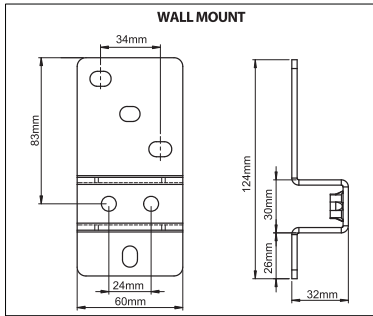

PRODUCT DIMENSIONS

B-TECH AUDIO VIDEO MOUNTS

HEAD OFFICE

B-Tech International Limited

Bennett House, Long March, Daventry, Northants., NN11 4NR, UK

Email: info@btechavmounts.com

www.btechavmounts.com