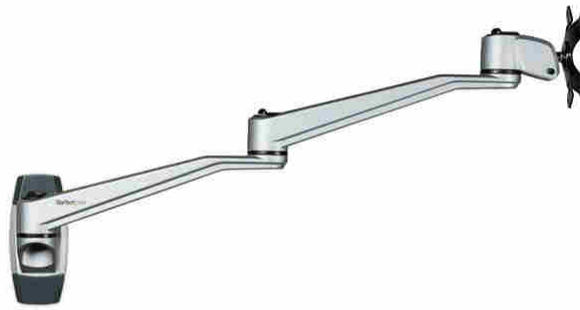

Wall Mount Monitor Arm - Articulating Ergonomic VESA Wall Mount Monitor Arm - 20" (52cm) Long - Single Display up to 34 inch - Swivel/Tilt/Rotate - Adjustable Screen Mount

Product ID: ARMWALLDSLPI

Free up space with this wall-mount monitor arm and enjoy optimum viewing with the long dual-swivel extension arm. The premium design ensures smooth, effortless motion and makes it easy to re-position your display, to work in comfort or collaborate with others. The attractive silver finish complements your decor. The wall-mount system is ideal for business, healthcare, financial or other settings, where you may want to share your screen, or for customer-facing interactive displays.

The wall-mount monitor arm extends a full 20.4" (52 cm) and has three swivel points, offering an extended range of motion. Move the dual-swivel arms left or right, to change your screen position. You can also adjust the swivel tension.

The robust aluminum design provides a stable wall-mount for your computer monitor or flat-screen TV up to 34". It's ideal for touch-screen stability. The universal display wall mount supports VESA mount monitors (75x75, 100x100) up to 30.9 lb. (14 kg) in weight.

Share your screen with ease. The display wall mount offers a full +180-degree/-180-degree pan, to move your screen left or right. It tilts freely +90/-15-degrees, to adjust the angle up or down. Rotate your screen for landscape or portrait viewing.