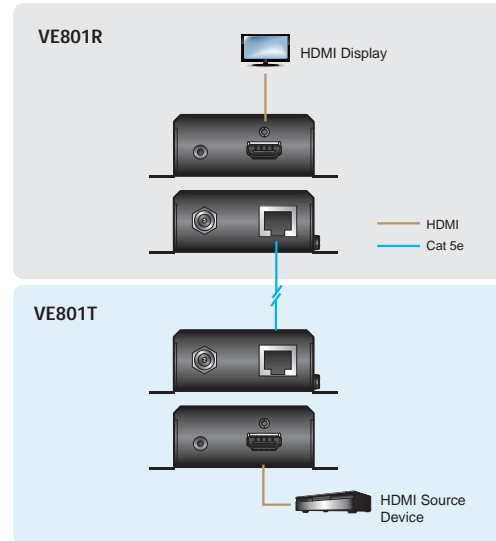

## VE801

The VE801 HDMI HDBaseT-Lite Extender extends an HDMI signal up to 70m from the HDBaseT source using one Cat 5e / 6 / 6a cable. It supports HDMI features that include 3D, Deep Color and 4K image resolutions, plus Dolby Digital 5.1, DTS HD audio and it is HDCP compatible. The VE801 all-in-one design provides an easy method for mounting the device in any location. The side panel provides slip-resistant grooves that help prevent accidental drops when installing the unit. The grooves also enhance the ability to see the LED status lights. The VE801 is perfect for digital entertainment centers or any installation that requires superior HDMI video quality to be extended for great distances.

### Features

- HDBaseT Connectivity – extends an HDMI connection over a long distance via one Cat 5e / 6 / 6a cable
- HDBaseT Anti-jamming – resists signal interference during high-quality video transmission using HDBaseT technology
- EDID Expert – configures optimum EDID settings for smooth power-up, high-quality display and use of the best resolution across different screens
- Rack- Mountable