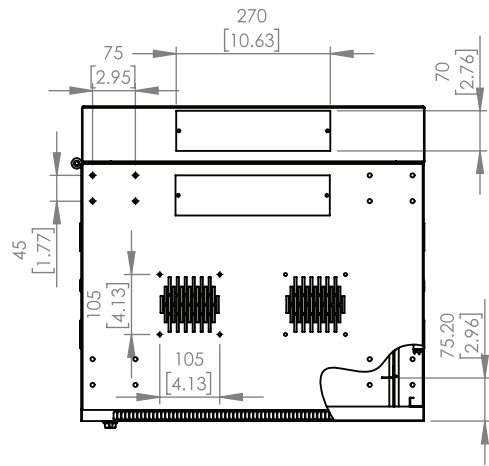

15U Hinged Wall-Mount Rack Enclosure

RK1520WALHM

mm
[in]